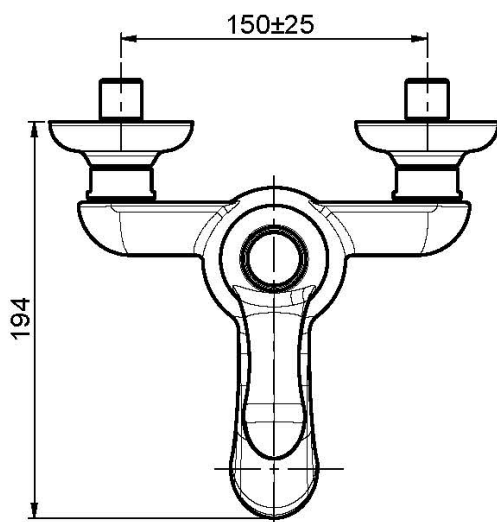

This drawing is the property of FIMA Carlo Frattini. Any complete or partial reproduction, or any transmission to third party without FIMA Carlo Frattini authorization is forbidden.