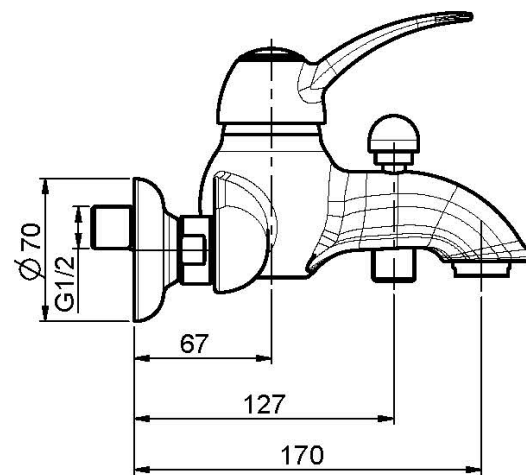

This drawing is the property of FIMA Carlo Frattini. Any complete or partial reproduction, or any transmission to third party without FIMA Carlo Frattini authorization is forbidden.