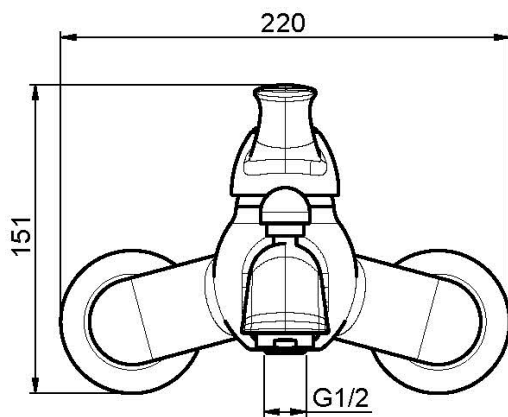

This drawing is the property of FIMA Carlo Frattini. Any complete or partial reproduction, or any transmission to third party without FIMA Carlo Frattini authorization is forbidden.