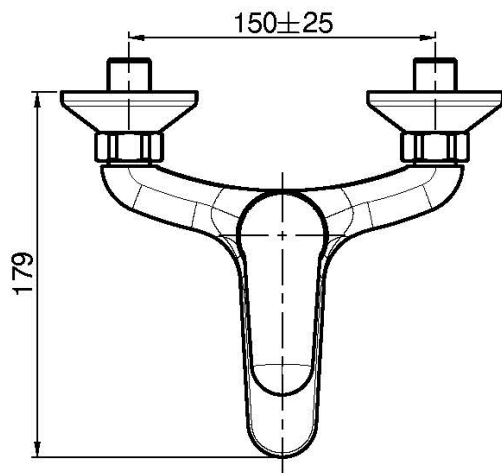

Code F3834/1

EXPOSED BATH MIXER WITHOUT SHOWER SET

- n. 2 eccentric couplings 1/2"
- diverter

Finishing

 CHROM
CR

 BLACK MATT
NS

IMAGE

See the general sales conditions in our current pricelist