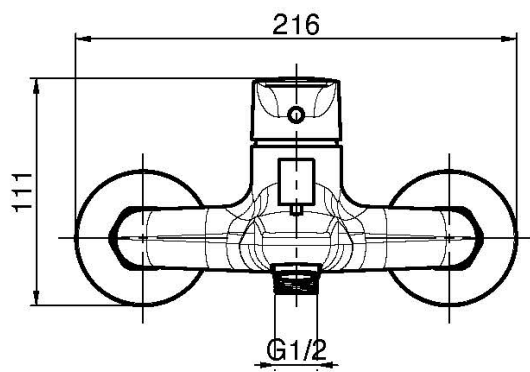

Code F3834/1

EXPOSED BATH MIXER WITHOUT SHOWER SET

- n. 2 eccentric couplings 1/2"
- diverter

Finishing

 CHROM
CR

 BLACK MATT
NS

IMAGE

See the general sales conditions in our current pricelist