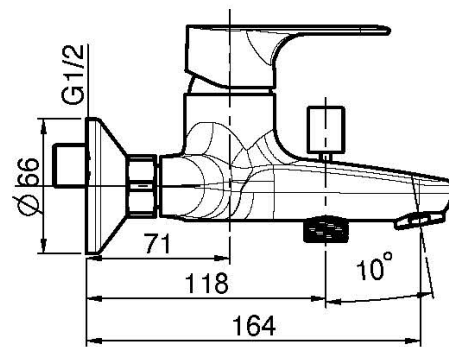

Code F3834/1

EXPOSED BATH MIXER WITHOUT SHOWER SET

- n. 2 eccentric couplings 1/2"
- diverter

Finishing

 CHROM
CR

 BLACK MATT
NS

IMAGE

See the general sales conditions in our current pricelist