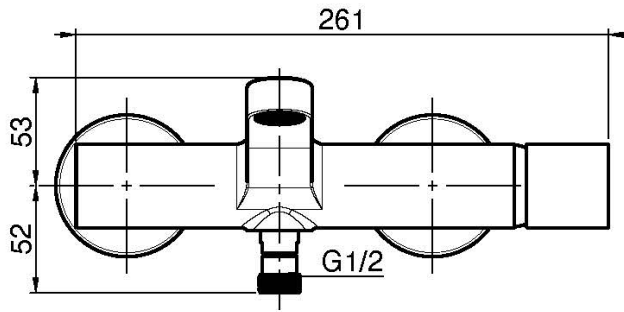

This drawing is the property of FIMA Carlo Frattini. Any complete or partial reproduction, or any transmission to third party without FIMA Carlo Frattini authorization is forbidden.