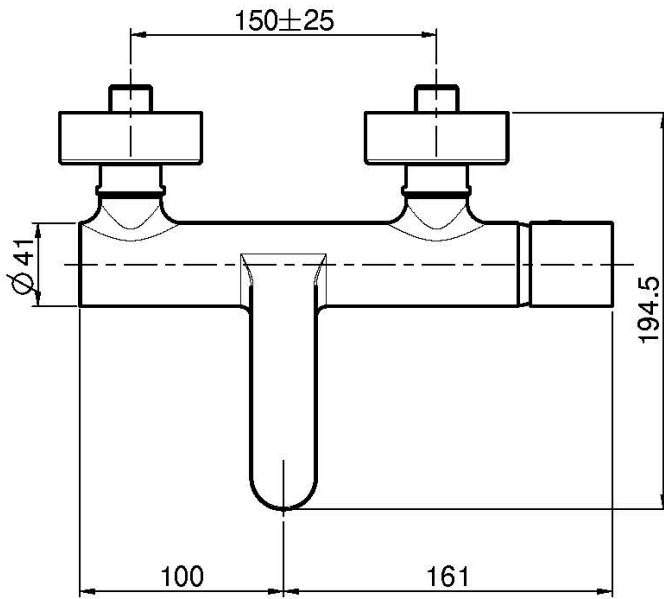

This drawing is the property of FIMA Carlo Frattini. Any complete or partial reproduction, or any transmission to third party without FIMA Carlo Frattini authorization is forbidden.