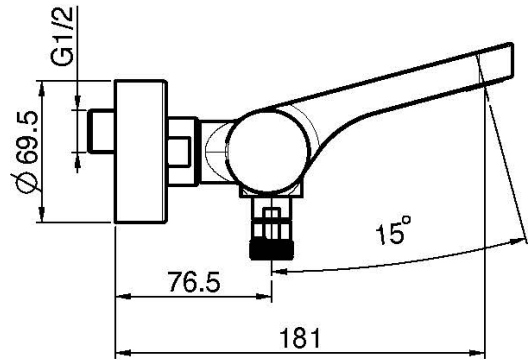

This drawing is the property of FIMA Carlo Frattini. Any complete or partial reproduction, or any transmission to third party without FIMA Carlo Frattini authorization is forbidden.