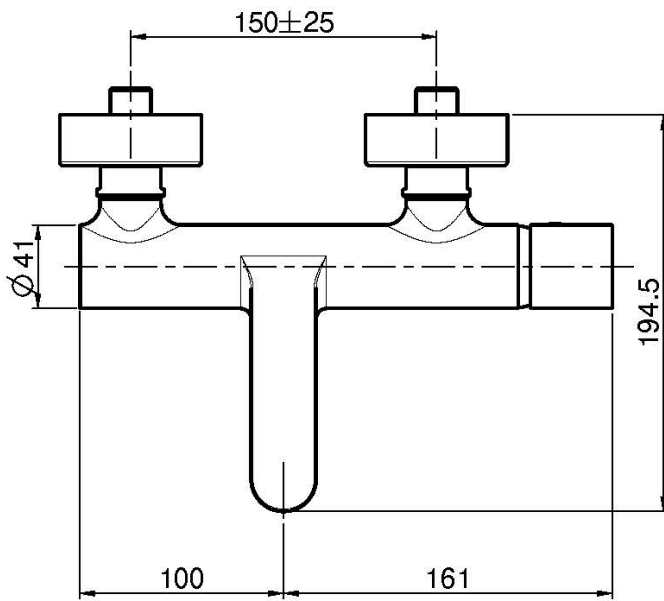

This drawing is the property of FIMA Carlo Frattini. Any complete or partial reproduction, or any transmission to third party without FIMA Carlo Frattini authorization is forbidden.