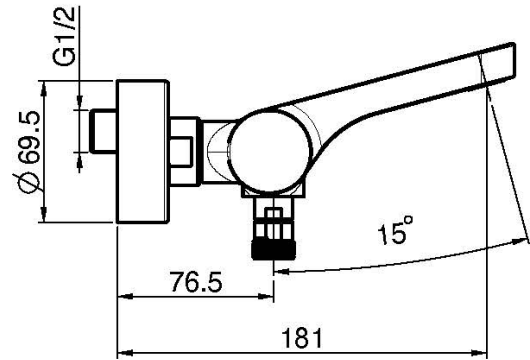

This drawing is the property of FIMA Carlo Frattini. Any complete or partial reproduction, or any transmission to third party without FIMA Carlo Frattini authorization is forbidden.