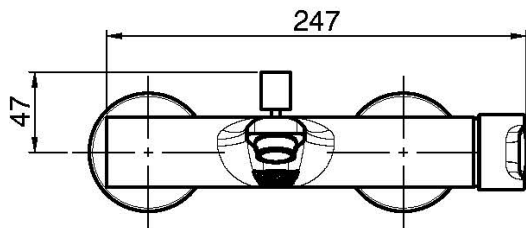

This drawing is the property of FIMA Carlo Frattini. Any complete or partial reproduction, or any transmission to third party without FIMA Carlo Frattini authorization is forbidden.