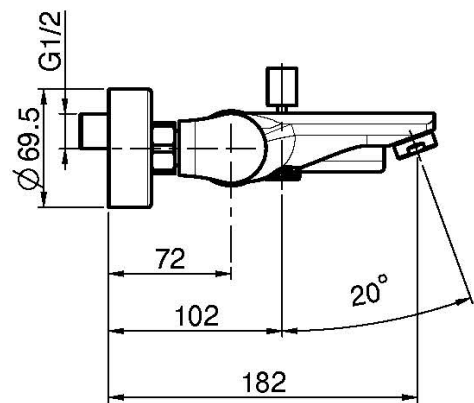

This drawing is the property of FIMA Carlo Frattini. Any complete or partial reproduction, or any transmission to third party without FIMA Carlo Frattini authorization is forbidden.