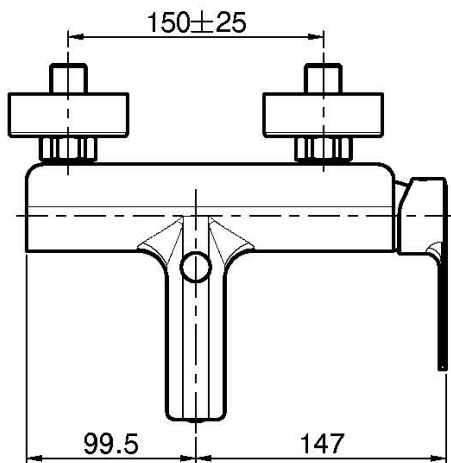

This drawing is the property of FIMA Carlo Frattini. Any complete or partial reproduction, or any transmission to third party without FIMA Carlo Frattini authorization is forbidden.