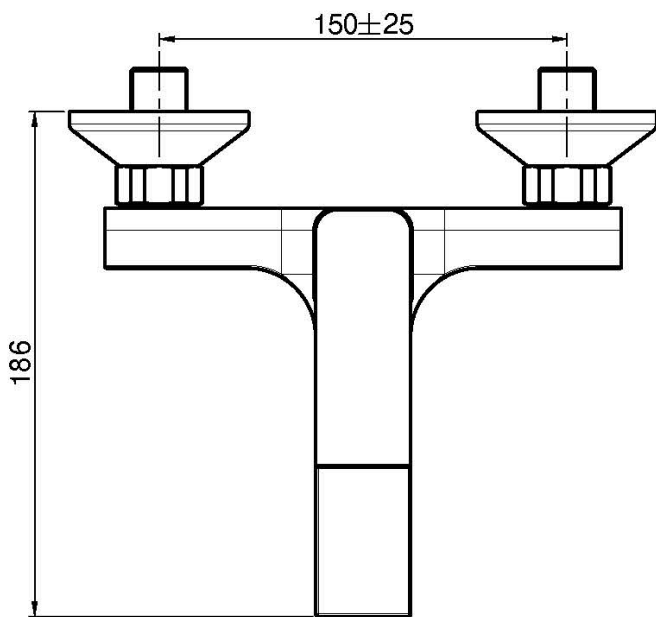

Code F3384/1

EXPOSED BATH MIXER WITHOUT SHOWER SET

- n. 2 eccentric couplings 1/2"
- diverter

Finishing

-  CHROM
CR
-  BRUSHED NICKEL
SN
-  WHITE MATT
BS
-  BLACK MATT
NS

IMAGE

See the general sales conditions in our current pricelist