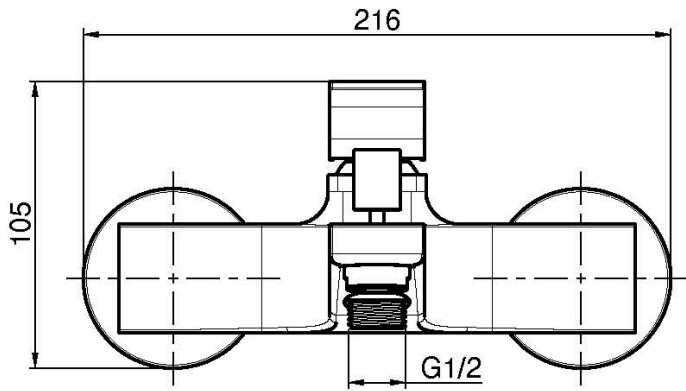

Code F3384/1

EXPOSED BATH MIXER WITHOUT SHOWER SET

- n. 2 eccentric couplings 1/2"
- diverter

Finishing

-  CHROM
CR
-  BRUSHED NICKEL
SN
-  WHITE MATT
BS
-  BLACK MATT
NS

IMAGE

See the general sales conditions in our current pricelist