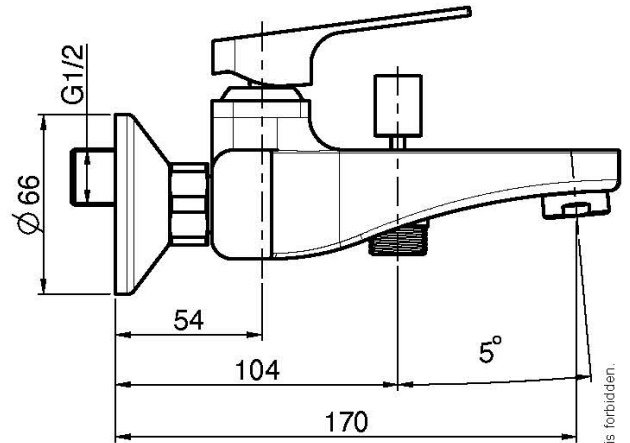

Code F3384/1

EXPOSED BATH MIXER WITHOUT SHOWER SET

- n. 2 eccentric couplings 1/2"
- diverter

Finishing

-  CHROM
CR
-  BRUSHED NICKEL
SN
-  WHITE MATT
BS
-  BLACK MATT
NS

IMAGE

See the general sales conditions in our current pricelist