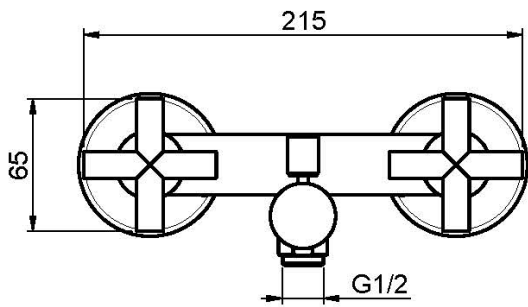

This drawing is the property of FIMA Carlo Frattini. Any complete or partial reproduction, or any transmission to third party without FIMA Carlo Frattini authorization is forbidden.