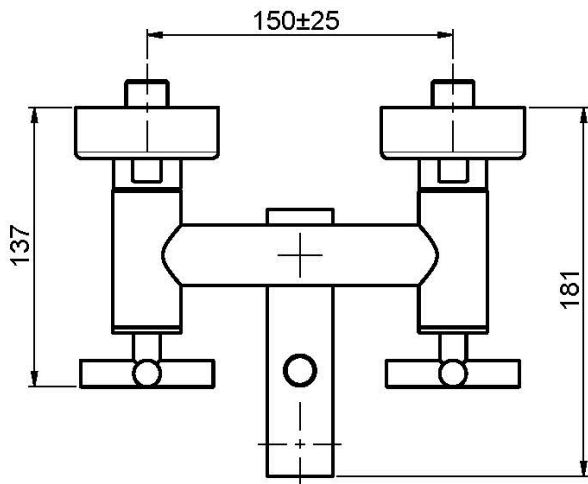

This drawing is the property of FIMA Carlo Frattini. Any complete or partial reproduction, or any transmission to third party without FIMA Carlo Frattini authorization is forbidden.