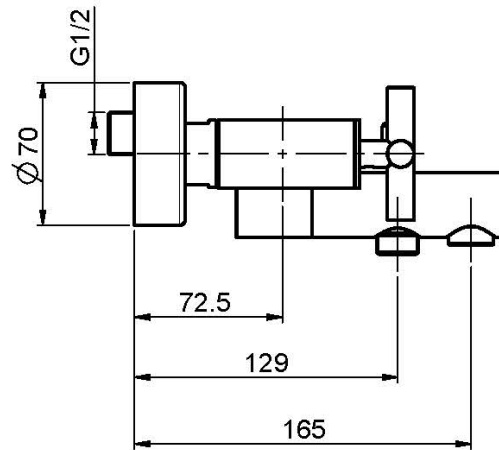

This drawing is the property of FIMA Carlo Frattini. Any complete or partial reproduction, or any transmission to third party without FIMA Carlo Frattini authorization is forbidden.