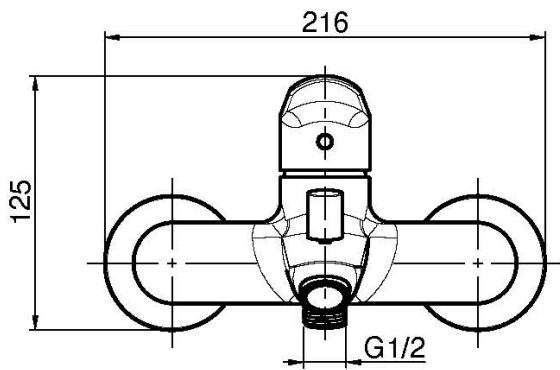

This drawing is the property of FIMA Carlo Frattini. Any complete or partial reproduction, or any transmission to third party without FIMA Carlo Frattini authorization is forbidden.