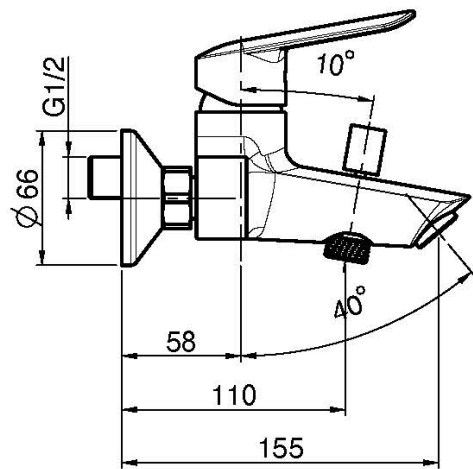

This drawing is the property of FIMA Carlo Frattini. Any complete or partial reproduction, or any transmission to third party without FIMA Carlo Frattini authorization is forbidden.