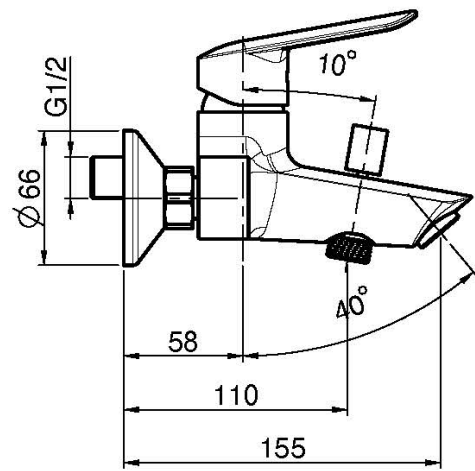

This drawing is the property of FIMA Carlo Frattini. Any complete or partial reproduction, or any transmission to third party without FIMA Carlo Frattini authorization is forbidden.