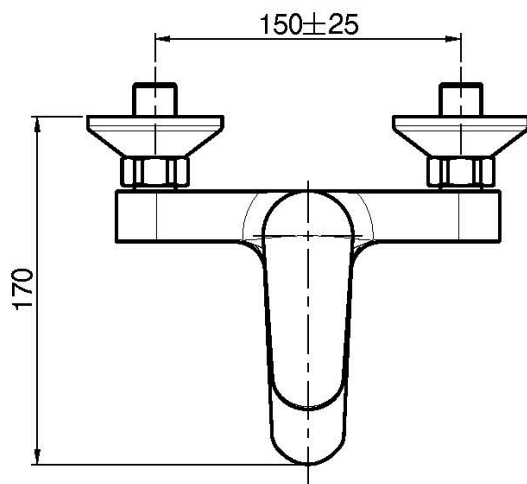

This drawing is the property of FIMA Carlo Frattini. Any complete or partial reproduction, or any transmission to third party without FIMA Carlo Frattini authorization is forbidden.