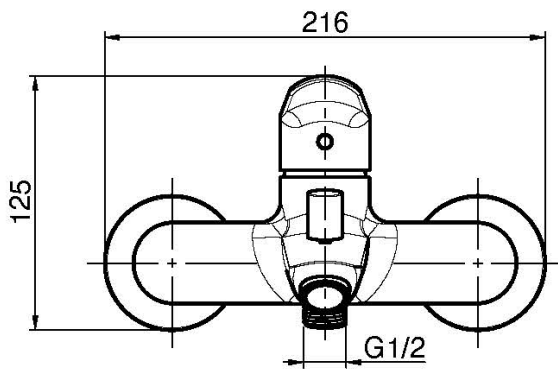

This drawing is the property of FIMA Carlo Frattini. Any complete or partial reproduction, or any transmission to third party without FIMA Carlo Frattini authorization is forbidden.