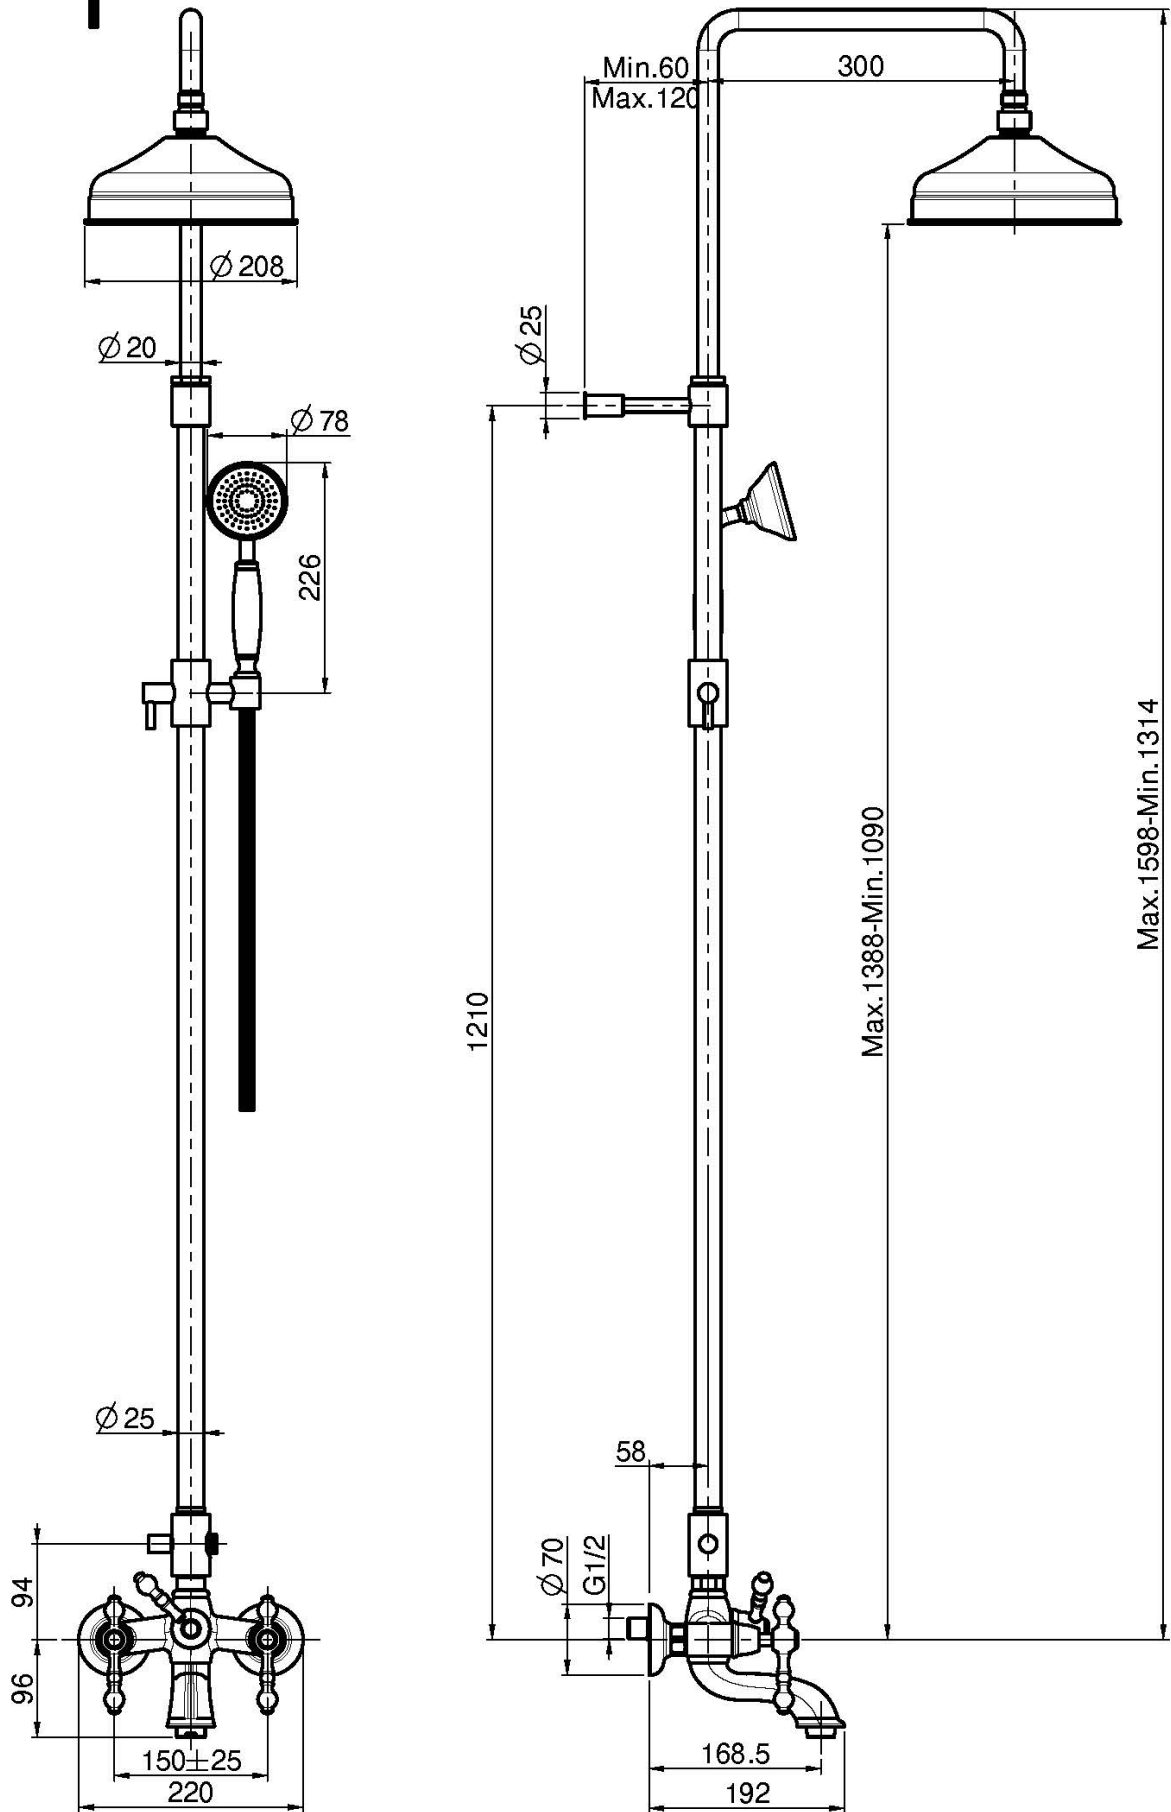

Code F5054/2

EXPOSED BATH TAP WITH SHOWER COLUMN, SHOWERHEAD AND SHOWER SET

- adjustable height column
- n. 2 eccentric couplings 1/2"
- brass showerhead Ø 200 mm
- brass flex hose 1500 mm
- handshower with antilimestone nozzles
- diverter

Finishing

-  CHROM
CR
-  BRUSHED NICKEL
SN
-  GOLD
OR
-  BRUSHED GOLD
OS
-  OLD BRONZE
BR
-  ANTIQUE COPPER
RA

IMAGE

See the general sales conditions in our current pricelist

This drawing is the property of FIMA Carlo Frattini. Any complete or partial reproduction, or any transmission to third party without FIMA Carlo Frattini authorization is forbidden.