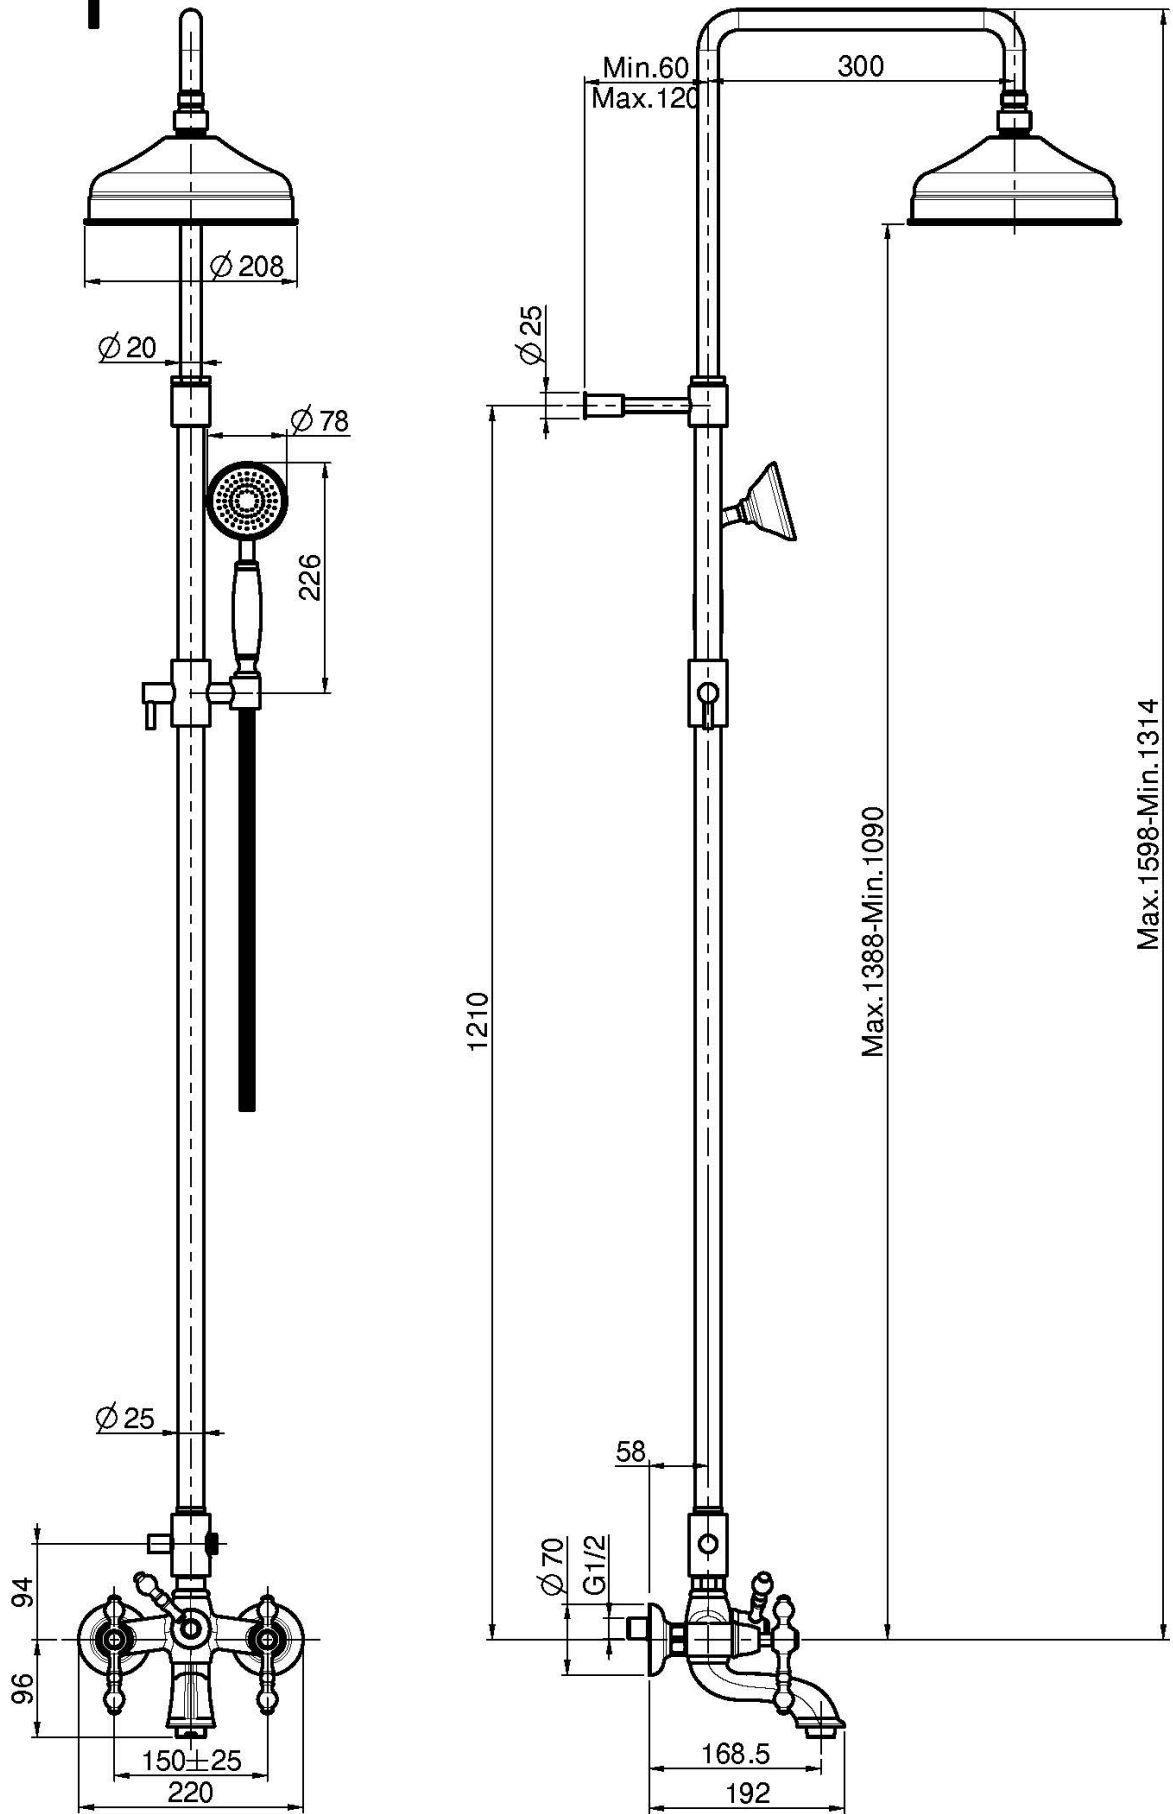

This drawing is the property of FIMA Carlo Frattini. Any complete or partial reproduction, or any transmission to third party without FIMA Carlo Frattini authorization is forbidden.

Max.1598-Min.1314