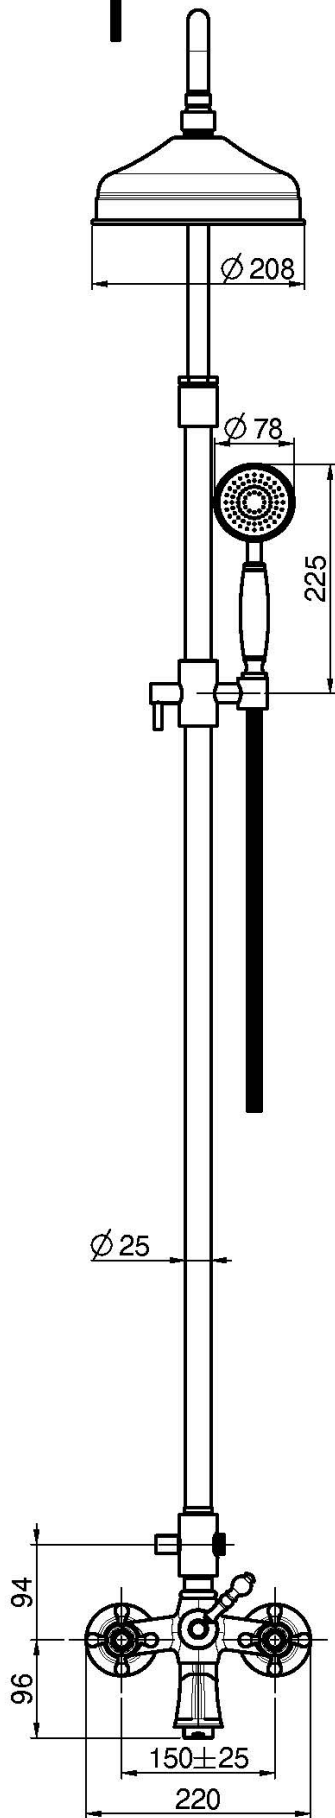

Code F5084/2

EXPOSED BATH TAP WITH SHOWER COLUMN, SHOWERHEAD AND SHOWER SET

- adjustable height column
- n. 2 eccentric couplings 1/2"
- brass showerhead Ø 200 mm
- brass flex hose 1500 mm
- handshower with antilimestone nozzles
- diverter

Finishing

-  CHROM
CR
-  BRUSHED NICKEL
SN
-  GOLD
OR
-  BRUSHED GOLD
OS
-  OLD BRONZE
BR
-  ANTIQUE COPPER
RA

IMAGE

See the general sales conditions in our current pricelist

This drawing is the property of FIMA Carlo Frattini. Any complete or partial reproduction, or any transmission to third party without FIMA Carlo Frattini authorization is forbidden.