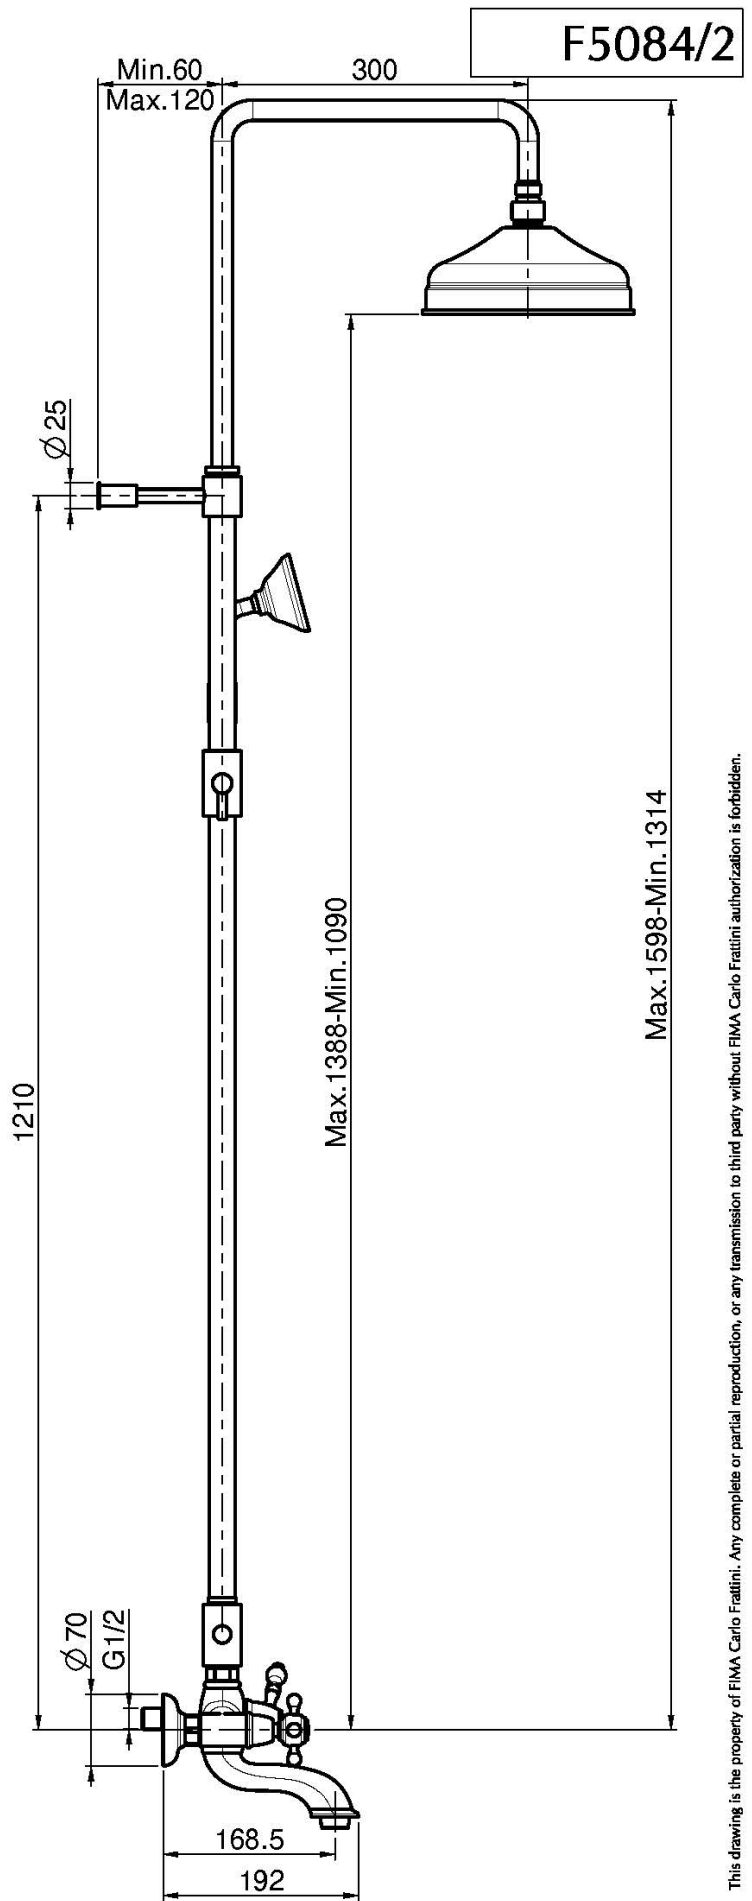

Code F5084/2

EXPOSED BATH TAP WITH SHOWER COLUMN, SHOWERHEAD AND SHOWER SET

- adjustable height column
- n. 2 eccentric couplings 1/2"
- brass showerhead Ø 200 mm
- brass flex hose 1500 mm
- handshower with antilimestone nozzles
- diverter

Finishing

-  CHROM
CR
-  BRUSHED NICKEL
SN
-  GOLD
OR
-  BRUSHED GOLD
OS
-  OLD BRONZE
BR
-  ANTIQUE COPPER
RA

IMAGE

See the general sales conditions in our current pricelist

This drawing is the property of FIMA Carlo Frattini. Any complete or partial reproduction, or any transmission to third party without FIMA Carlo Frattini authorization is forbidden.