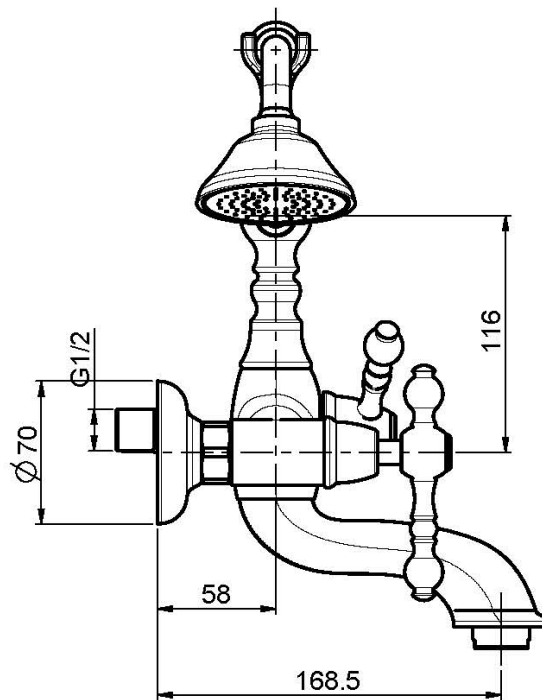

This drawing is the property of FIMA Carlo Frattini. Any complete or partial reproduction, or any transmission to third party without FIMA Carlo Frattini authorization is forbidden.