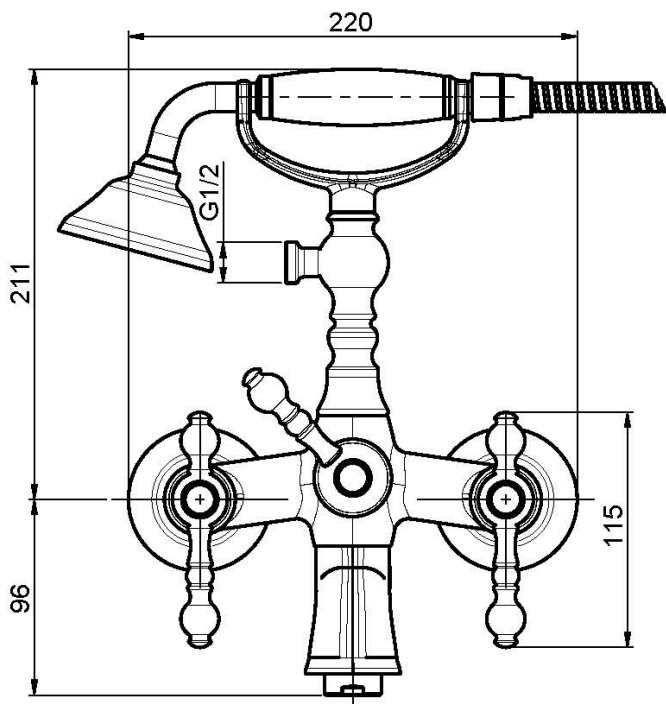

This drawing is the property of FIMA Carlo Frattini. Any complete or partial reproduction, or any transmission to third party without FIMA Carlo Frattini authorization is forbidden.