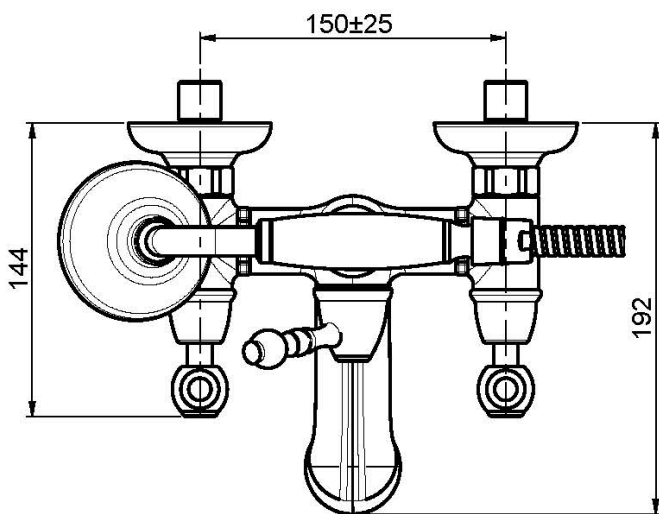

This drawing is the property of FIMA Carlo Frattini. Any complete or partial reproduction, or any transmission to third party without FIMA Carlo Frattini authorization is forbidden.