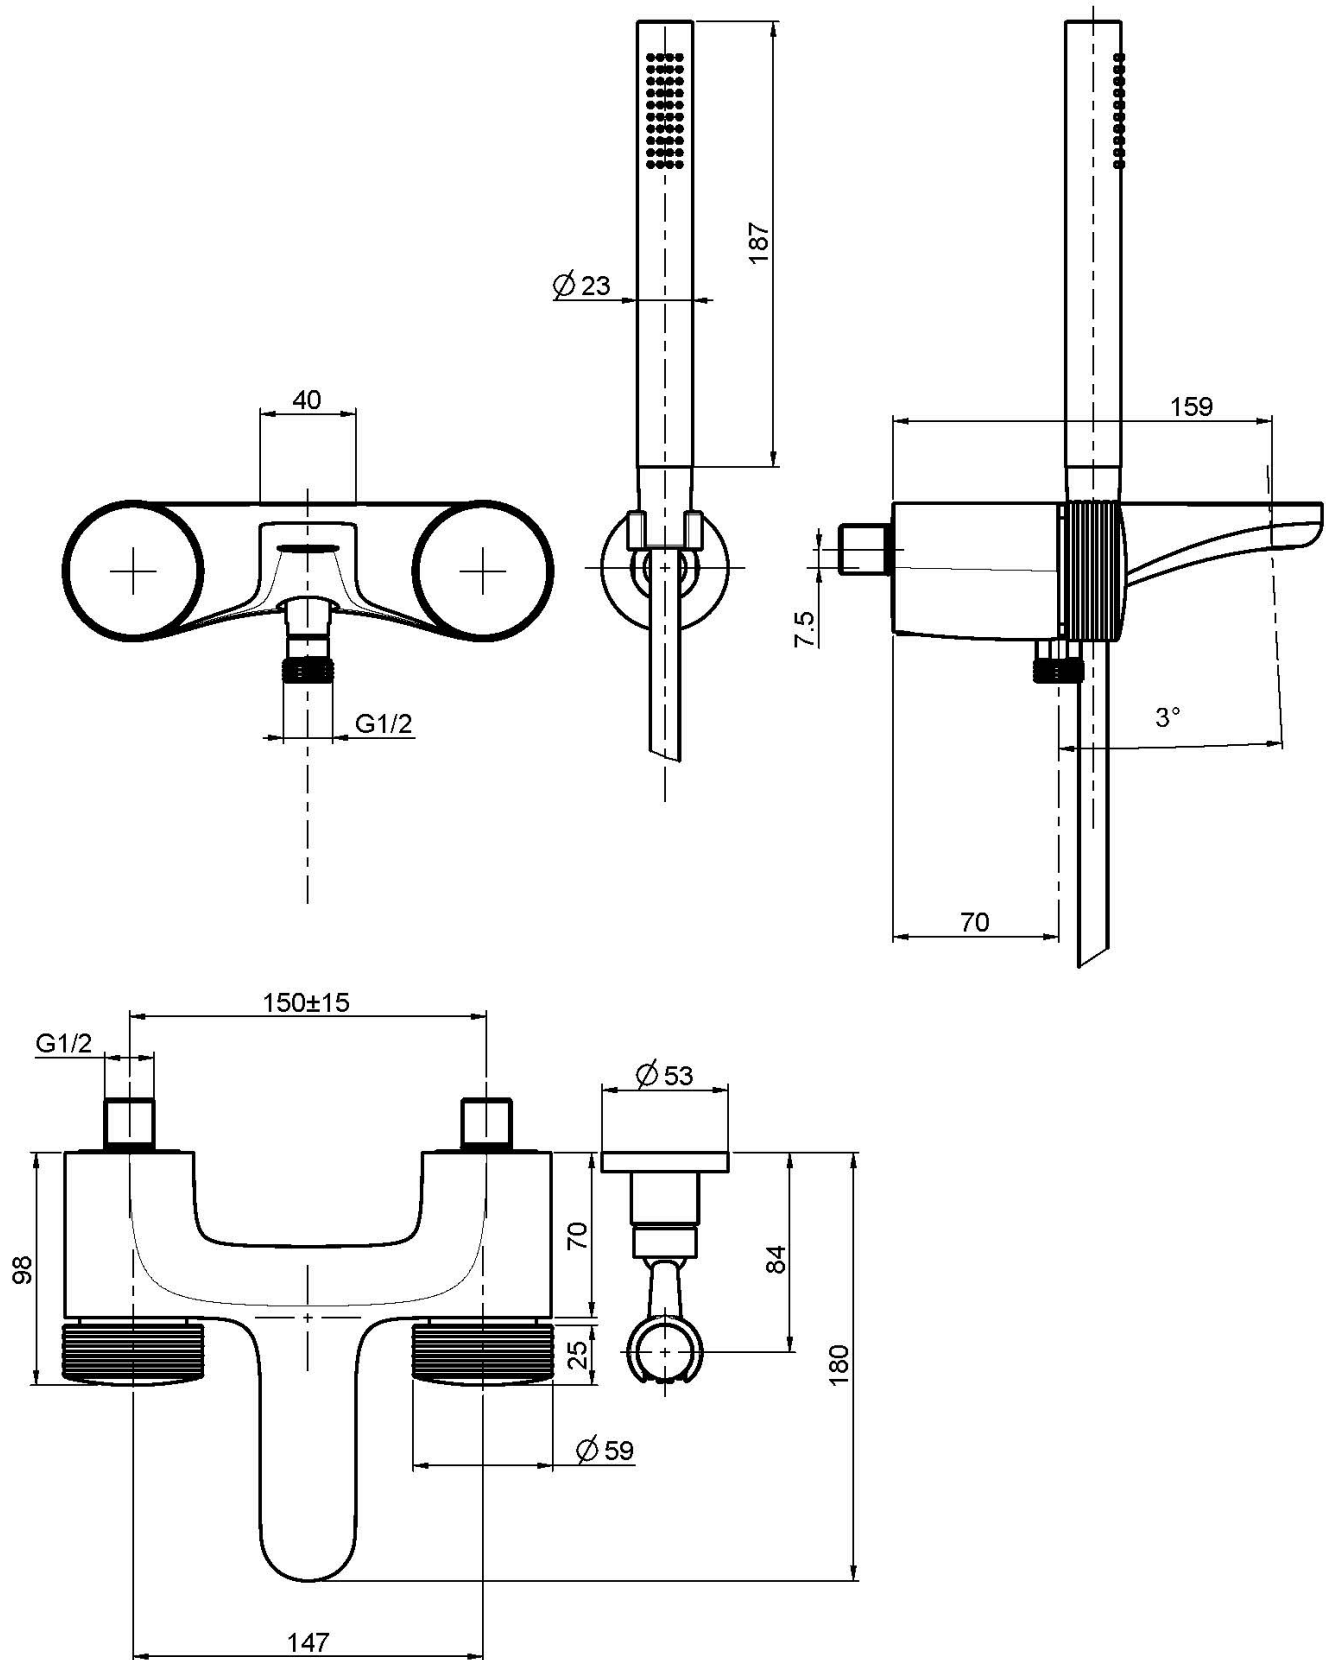

This drawing is the property of FIMA Carlo Frattini. Any complete or partial reproduction, or any transmission to third party without FIMA Carlo Frattini authorization is forbidden.