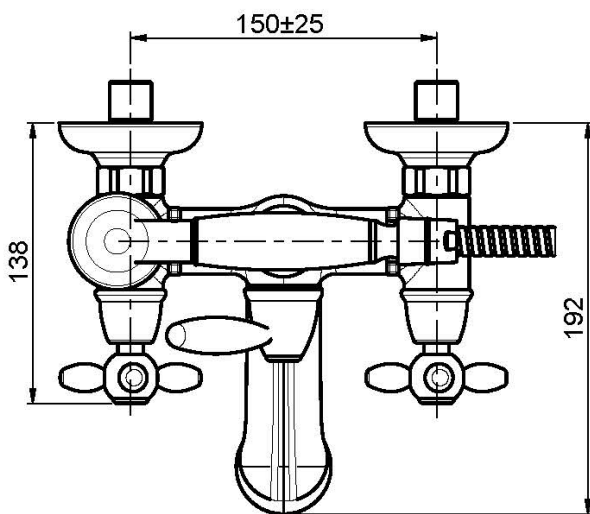

This drawing is the property of FIMA Carlo Frattini. Any complete or partial reproduction, or any transmission to third party without FIMA Carlo Frattini authorization is forbidden.