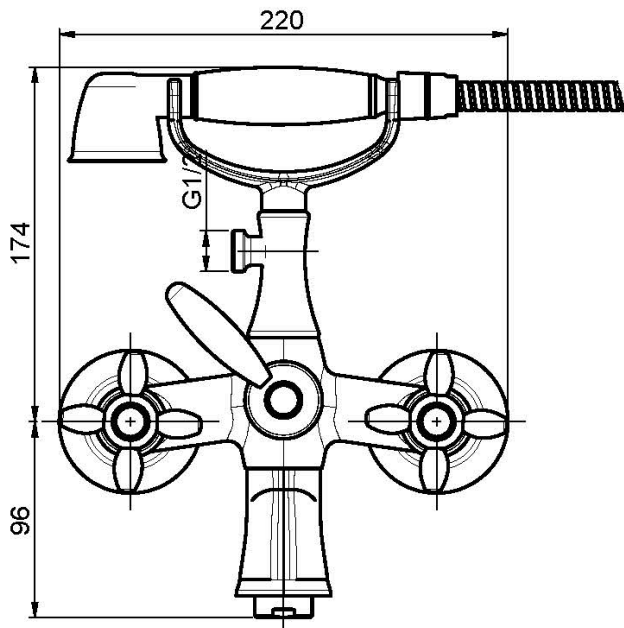

This drawing is the property of FIMA Carlo Frattini. Any complete or partial reproduction, or any transmission to third party without FIMA Carlo Frattini authorization is forbidden.