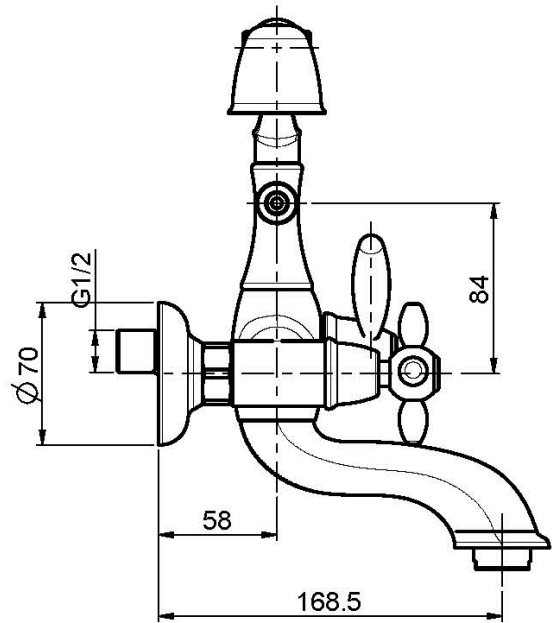

This drawing is the property of FIMA Carlo Frattini. Any complete or partial reproduction, or any transmission to third party without FIMA Carlo Frattini authorization is forbidden.