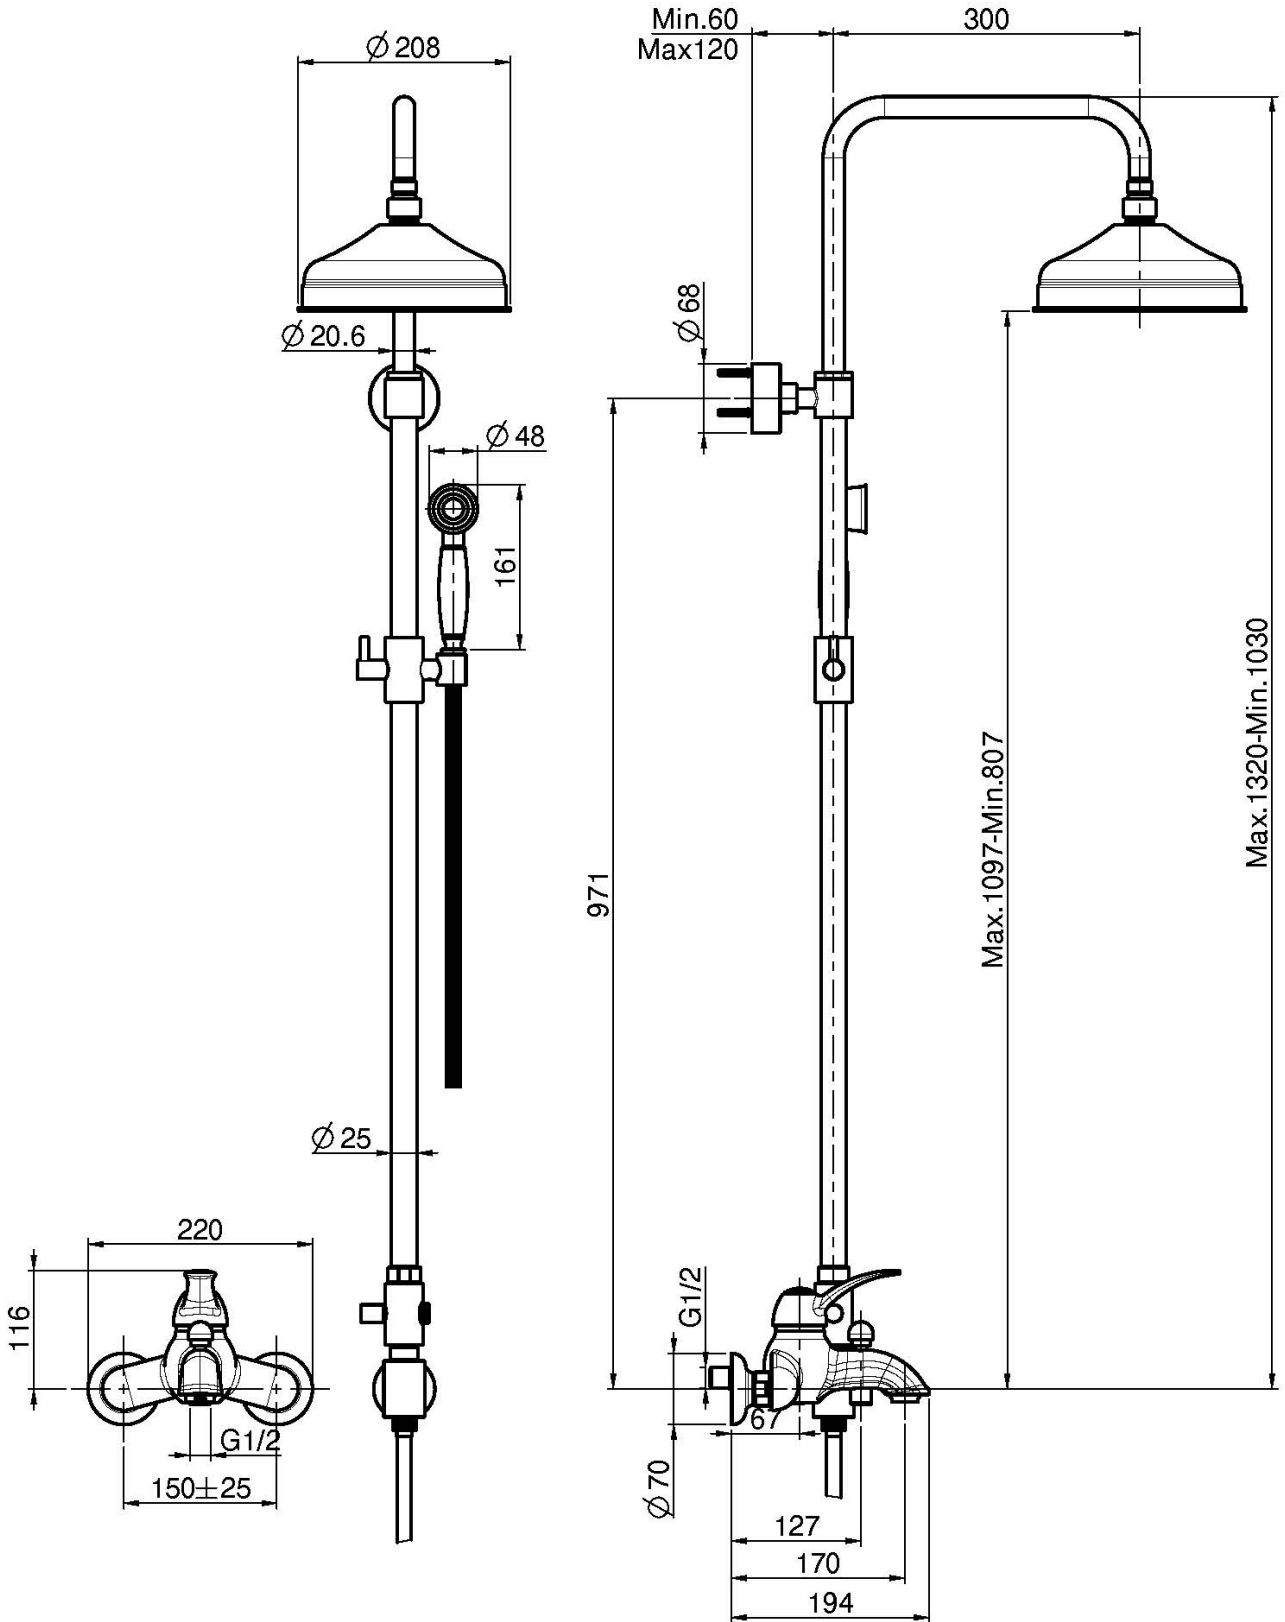

This drawing is the property of FIMA Carlo Frattini. Any complete or partial reproduction, or any transmission to third party without FIMA Carlo Frattini authorization is forbidden.