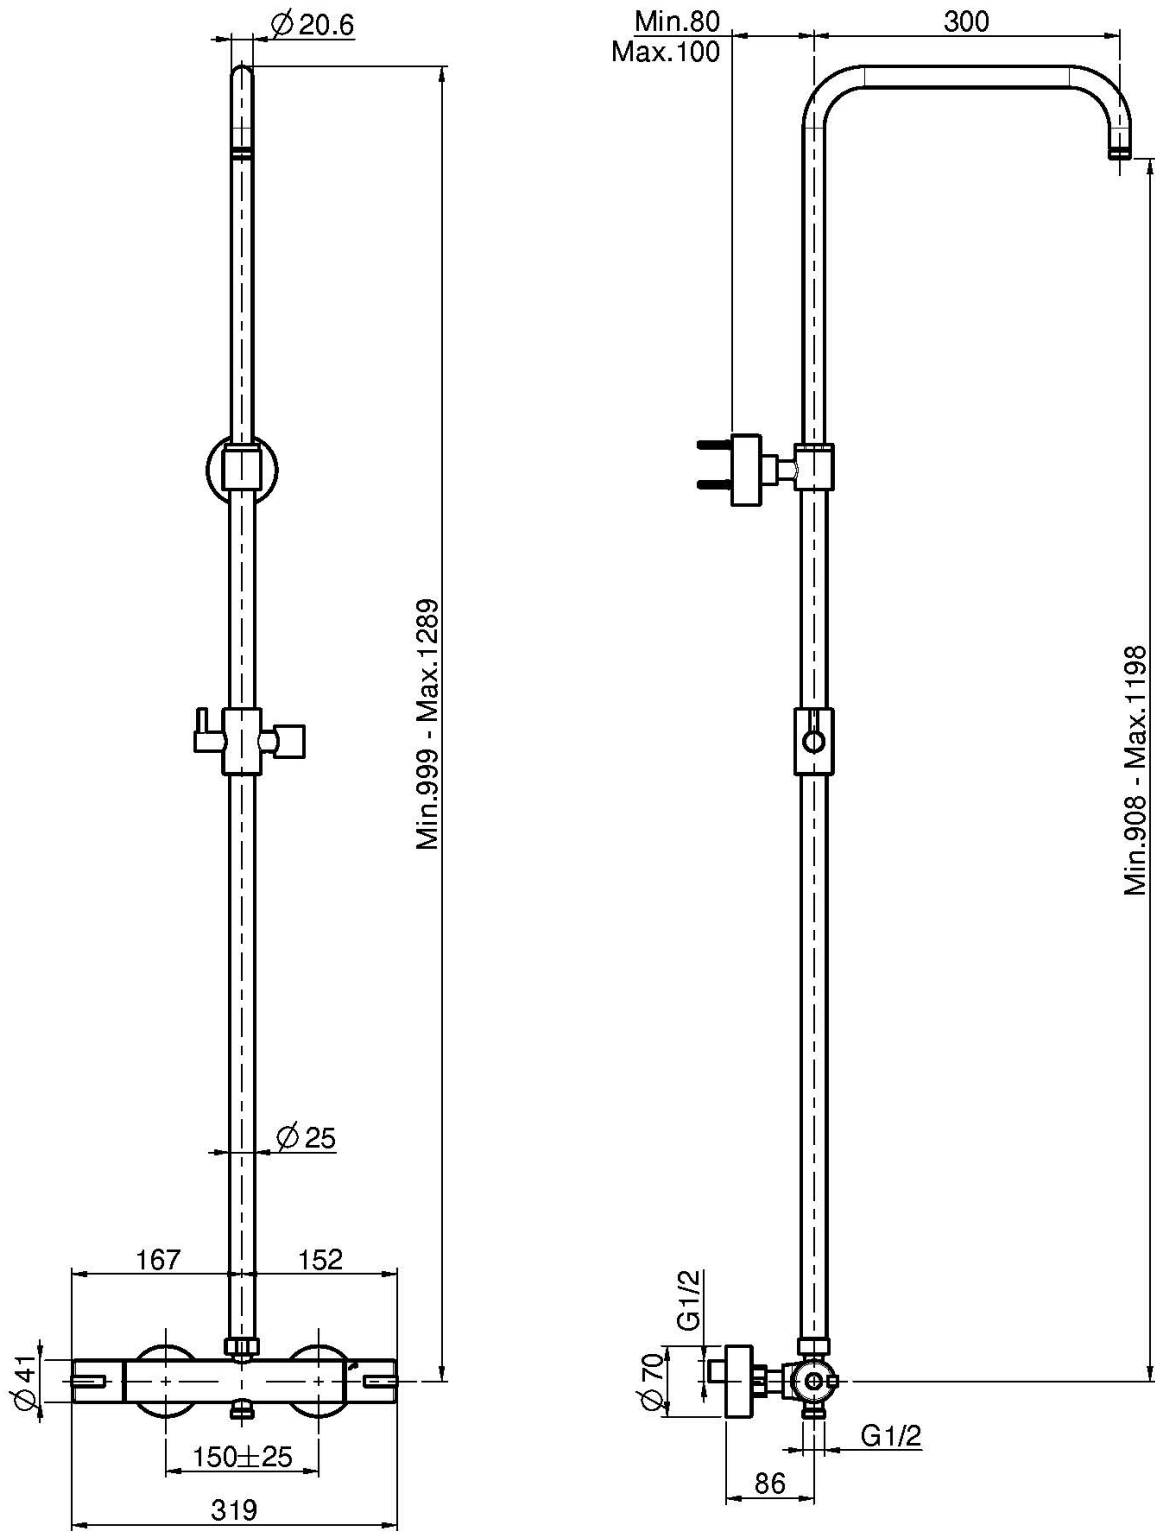

Code F3155S

EXPOSED MECHANICAL SHOWER MIXER WITH SHOWER COLUMN

- mechanical column
- adjustable height column
- n. 2 eccentric couplings 1/2"
- diverting handle
- **ABS handles**

Finishing

 CHROM
CR

IMAGE

See the general sales conditions in our current pricelist