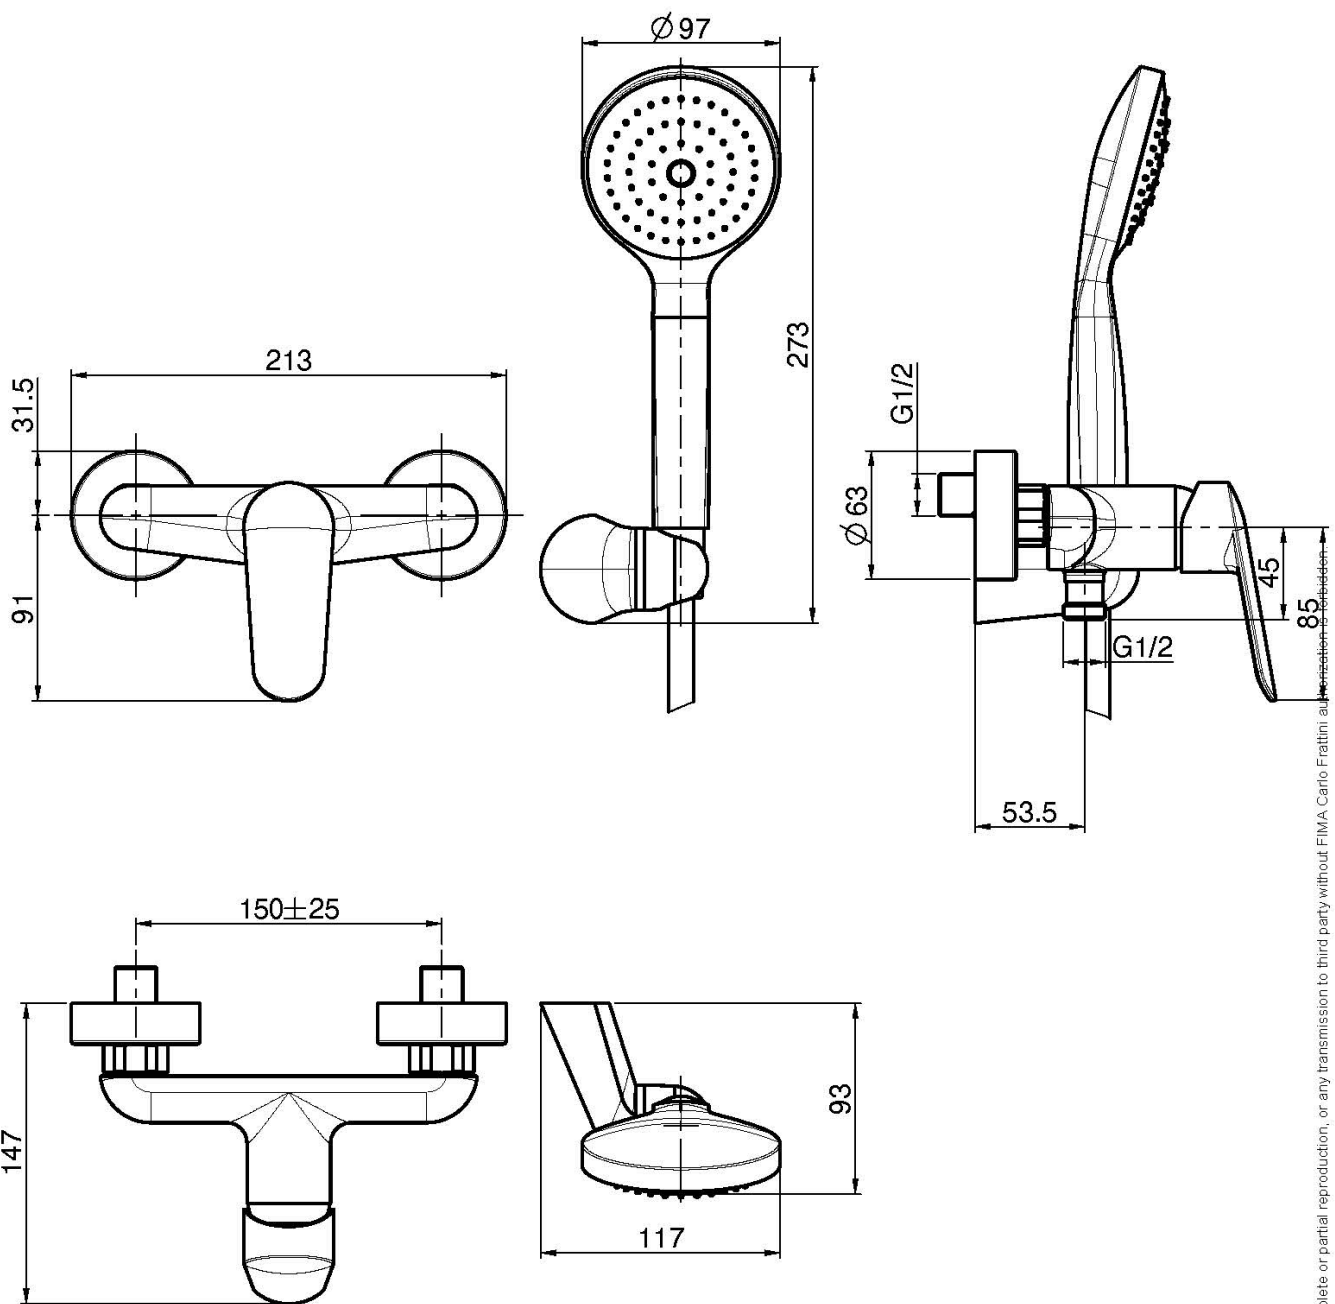

This drawing is the property of FIMA Carlo Frattini. Any complete or partial reproduction, or any transmission to third party without FIMA Carlo Frattini authorisation is prohibited.