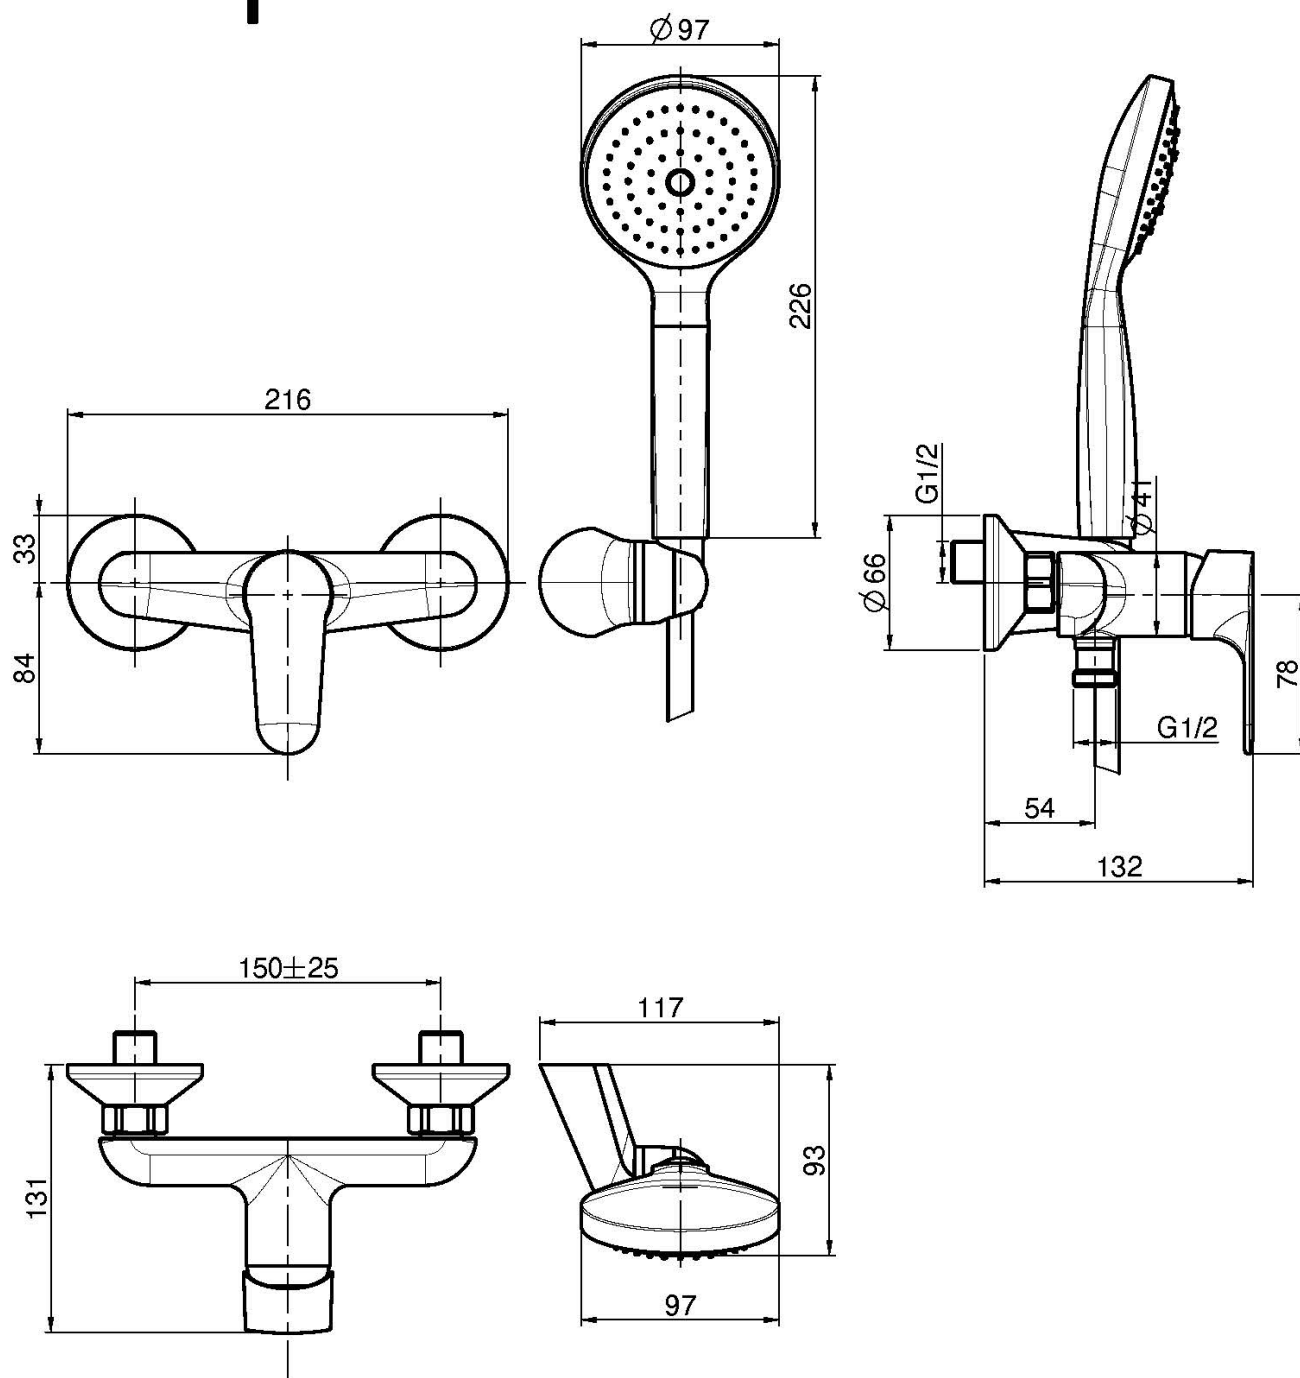

This drawing is the property of FIMA Carlo Frattini. Any complete or partial reproduction, or any transmission to third party without FIMA Carlo Frattini authorization is forbidden.