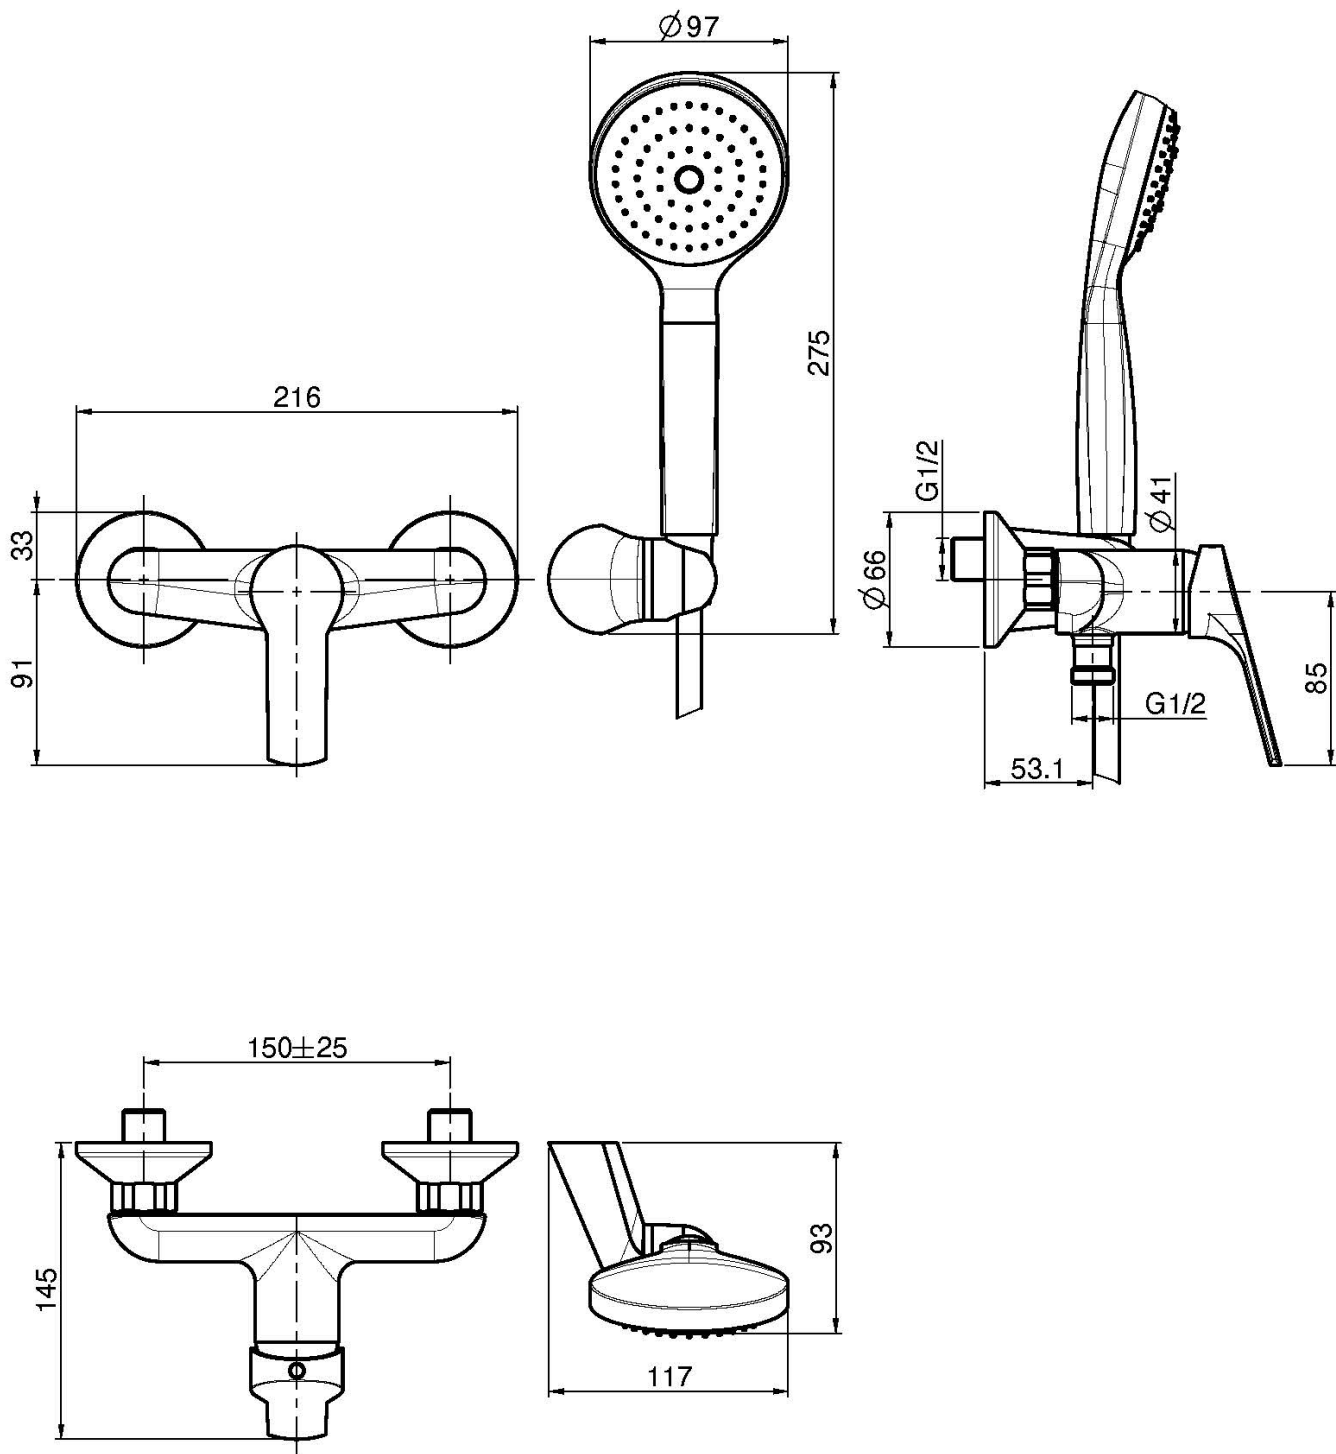

Code F3765

EXPOSED SHOWER MIXER WITH SHOWER SET

- n. 2 eccentric couplings 1/2"
- shower holder
- handshower with antilimestone nozzles
- chromalux flexible hose 1500 mm

Finishing

 CHROM
CR

IMAGE

See the general sales conditions in our current pricelist