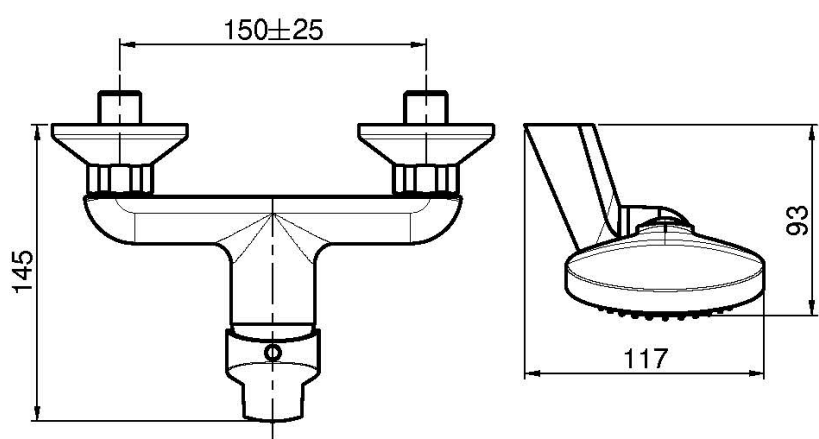

Code F3765

EXPOSED SHOWER MIXER WITH SHOWER SET

- n. 2 eccentric couplings 1/2"
- shower holder
- handshower with antilimestone nozzles
- chromalux flexible hose 1500 mm

Finishing

 CHROM
CR

IMAGE

See the general sales conditions in our current pricelist