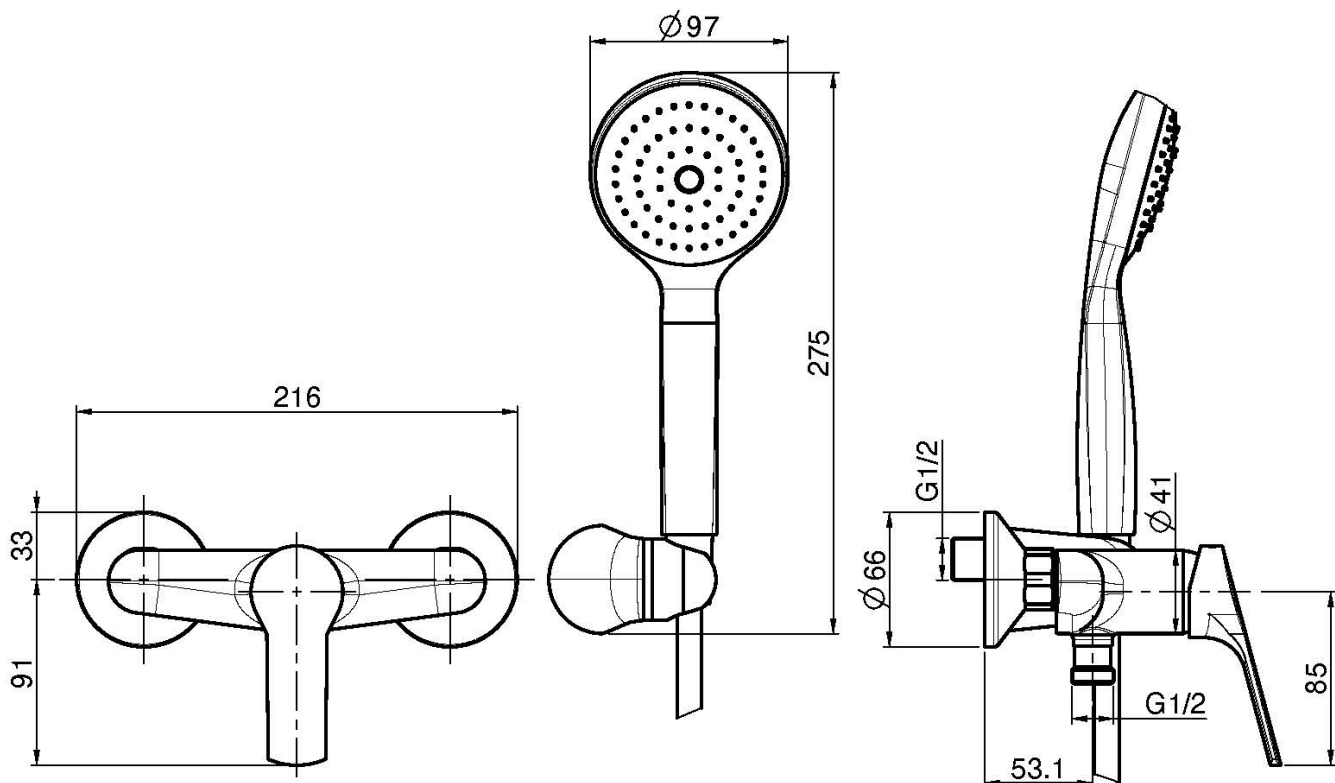

Code F3765

EXPOSED SHOWER MIXER WITH SHOWER SET

- n. 2 eccentric couplings 1/2"
- shower holder
- handshower with antilimestone nozzles
- chromalux flexible hose 1500 mm

Finishing

 CHROM
CR

IMAGE

See the general sales conditions in our current pricelist