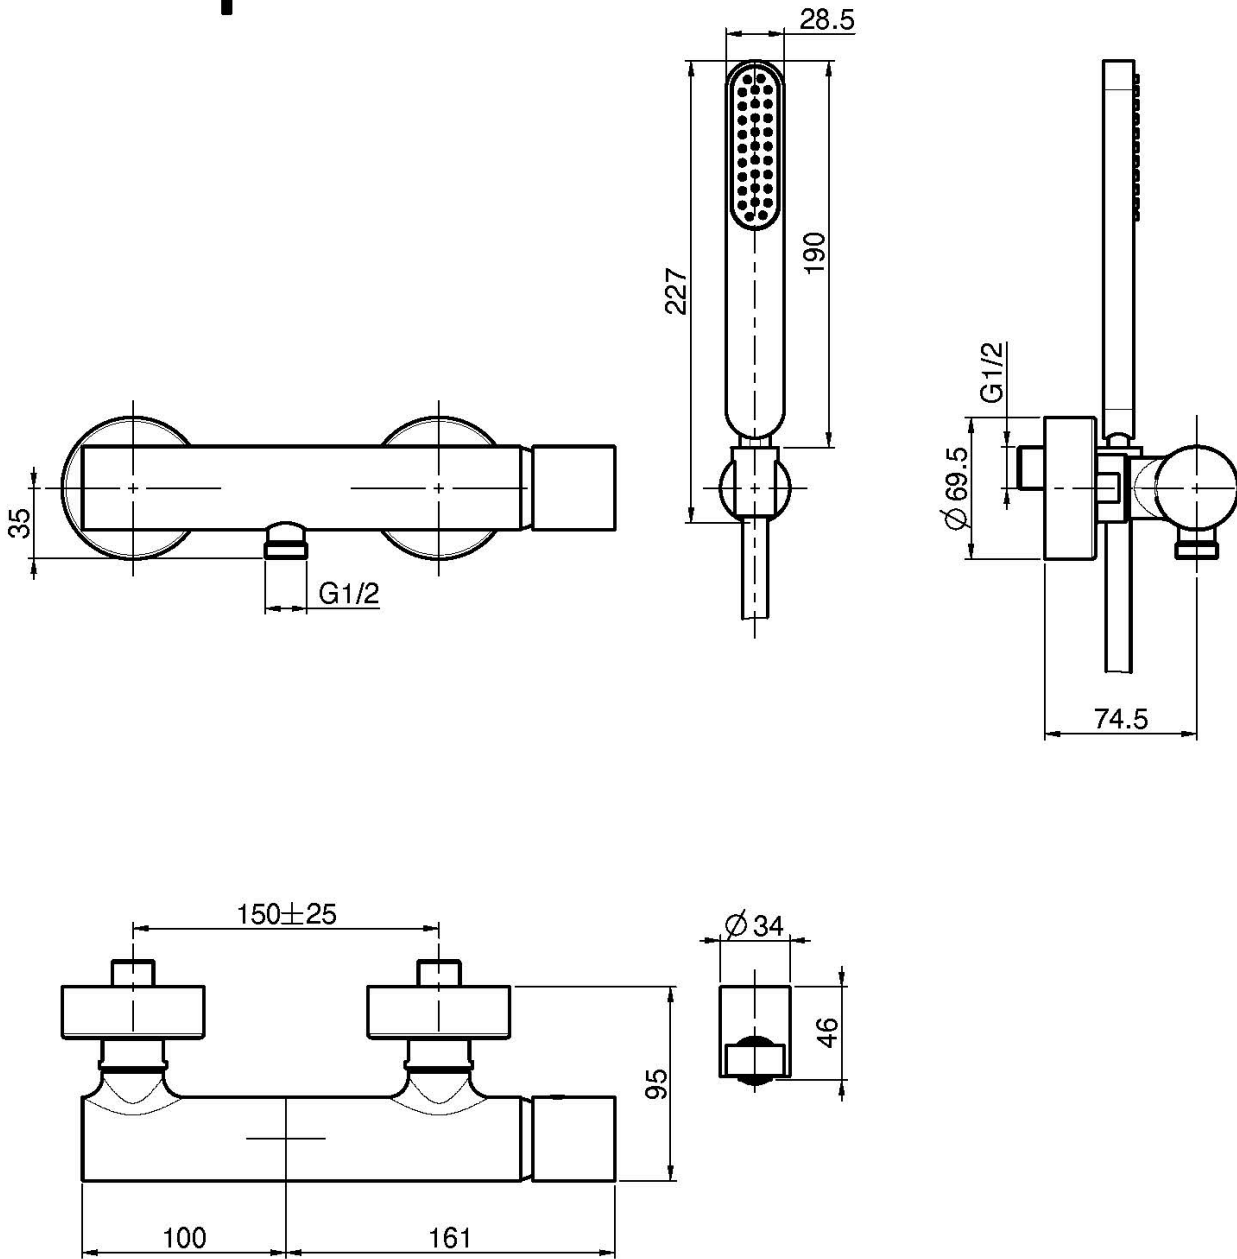

This drawing is the property of FIMA Carlo Frattini. Any complete or partial reproduction, or any transmission to third party without FIMA Carlo Frattini authorization is forbidden.