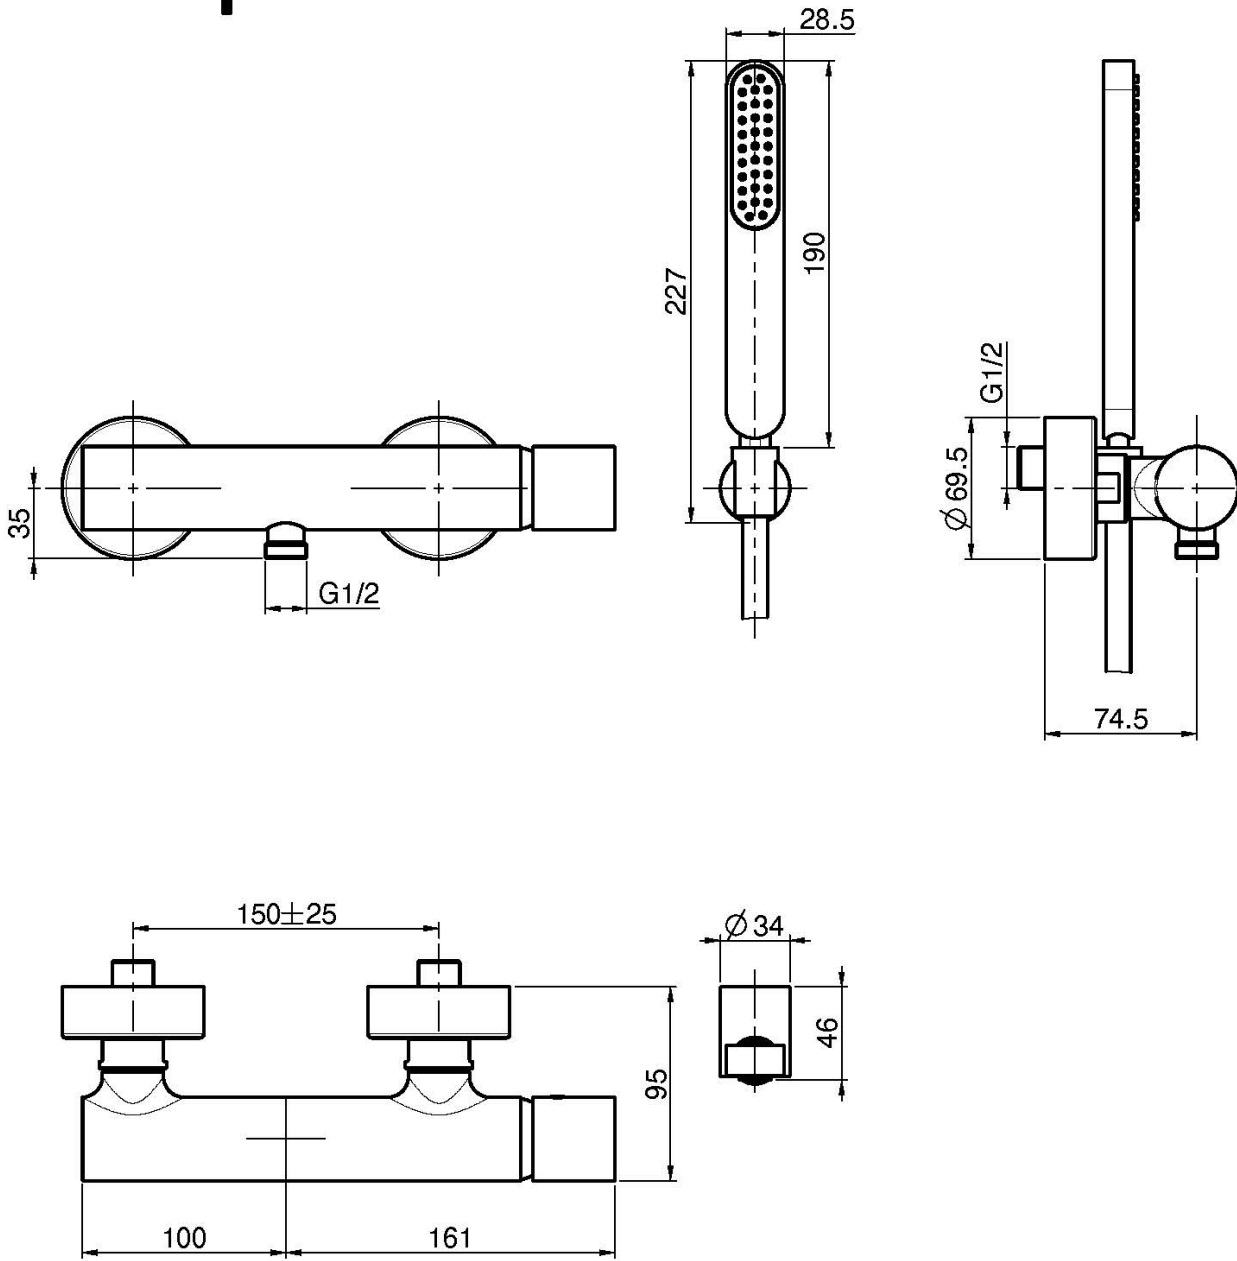

This drawing is the property of FIMA Carlo Frattini. Any complete or partial reproduction, or any transmission to third party without FIMA Carlo Frattini authorization is forbidden.