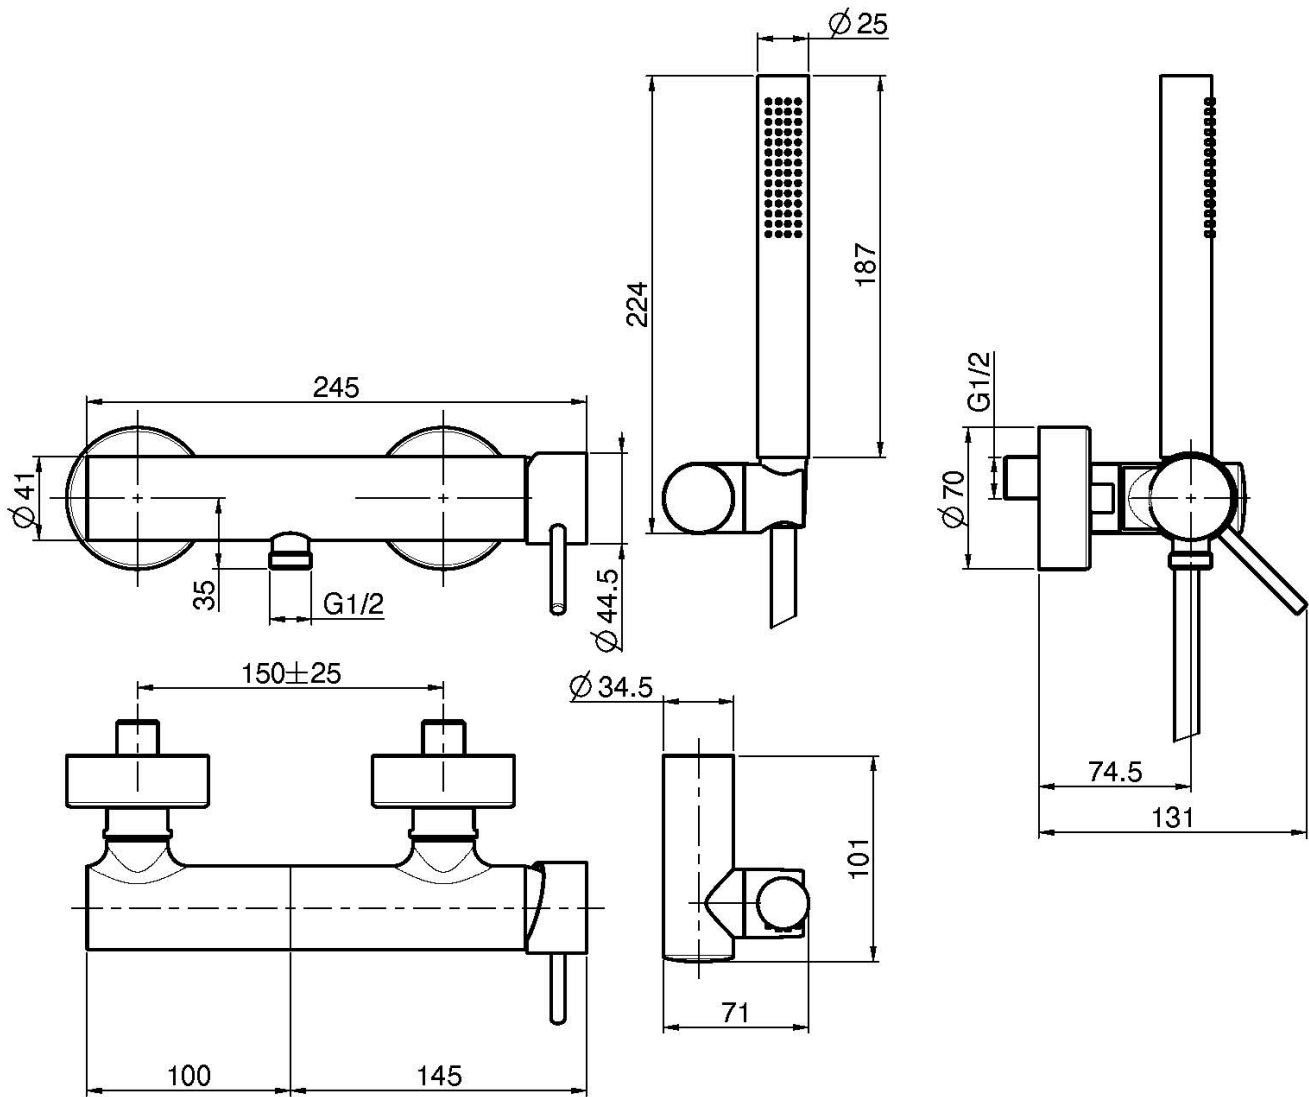

This drawing is the property of FIMA Carlo Frattini. Any complete or partial reproduction, or any transmission to third party without FIMA Carlo Frattini authorization is forbidden.