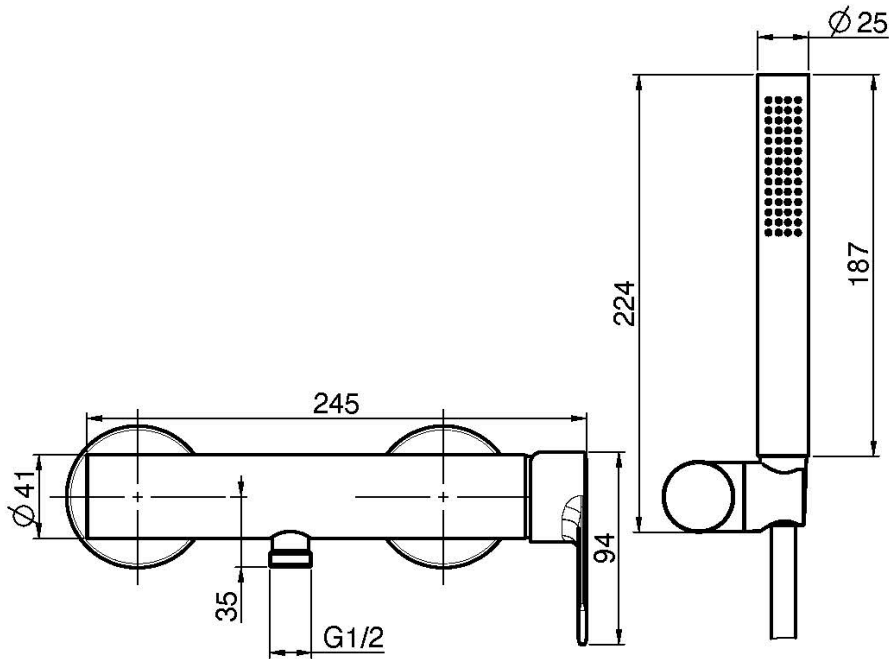

This drawing is the property of FIMA Carlo Frattini. Any complete or partial reproduction, or any transmission to third party without FIMA Carlo Frattini authorization is forbidden.