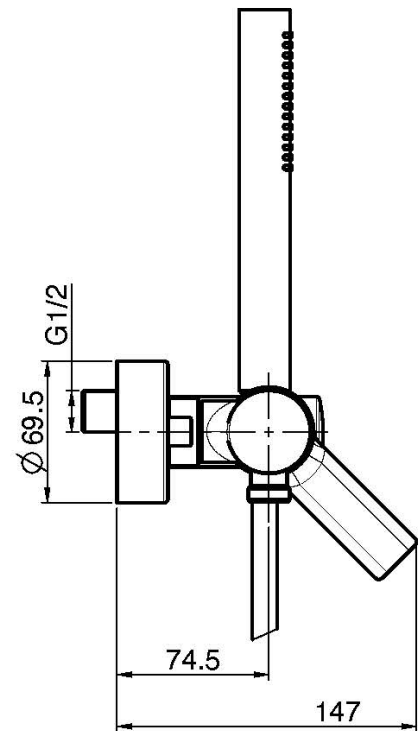

This drawing is the property of FIMA Carlo Frattini. Any complete or partial reproduction, or any transmission to third party without FIMA Carlo Frattini authorization is forbidden.