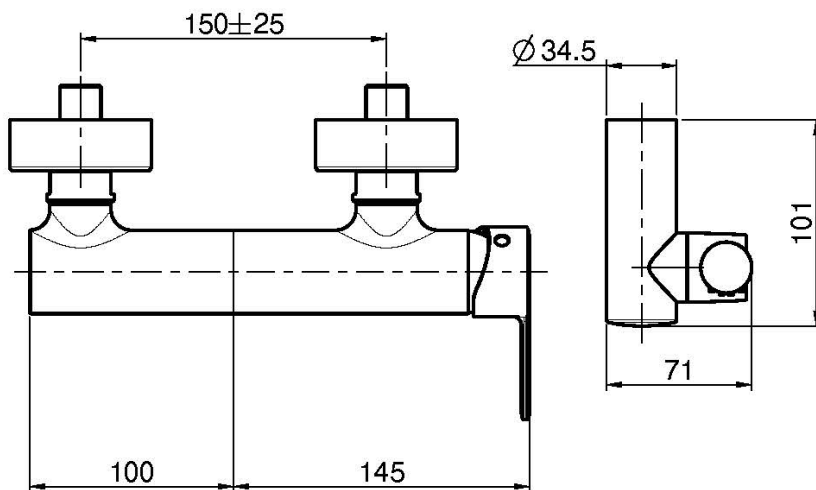

This drawing is the property of FIMA Carlo Frattini. Any complete or partial reproduction, or any transmission to third party without FIMA Carlo Frattini authorization is forbidden.