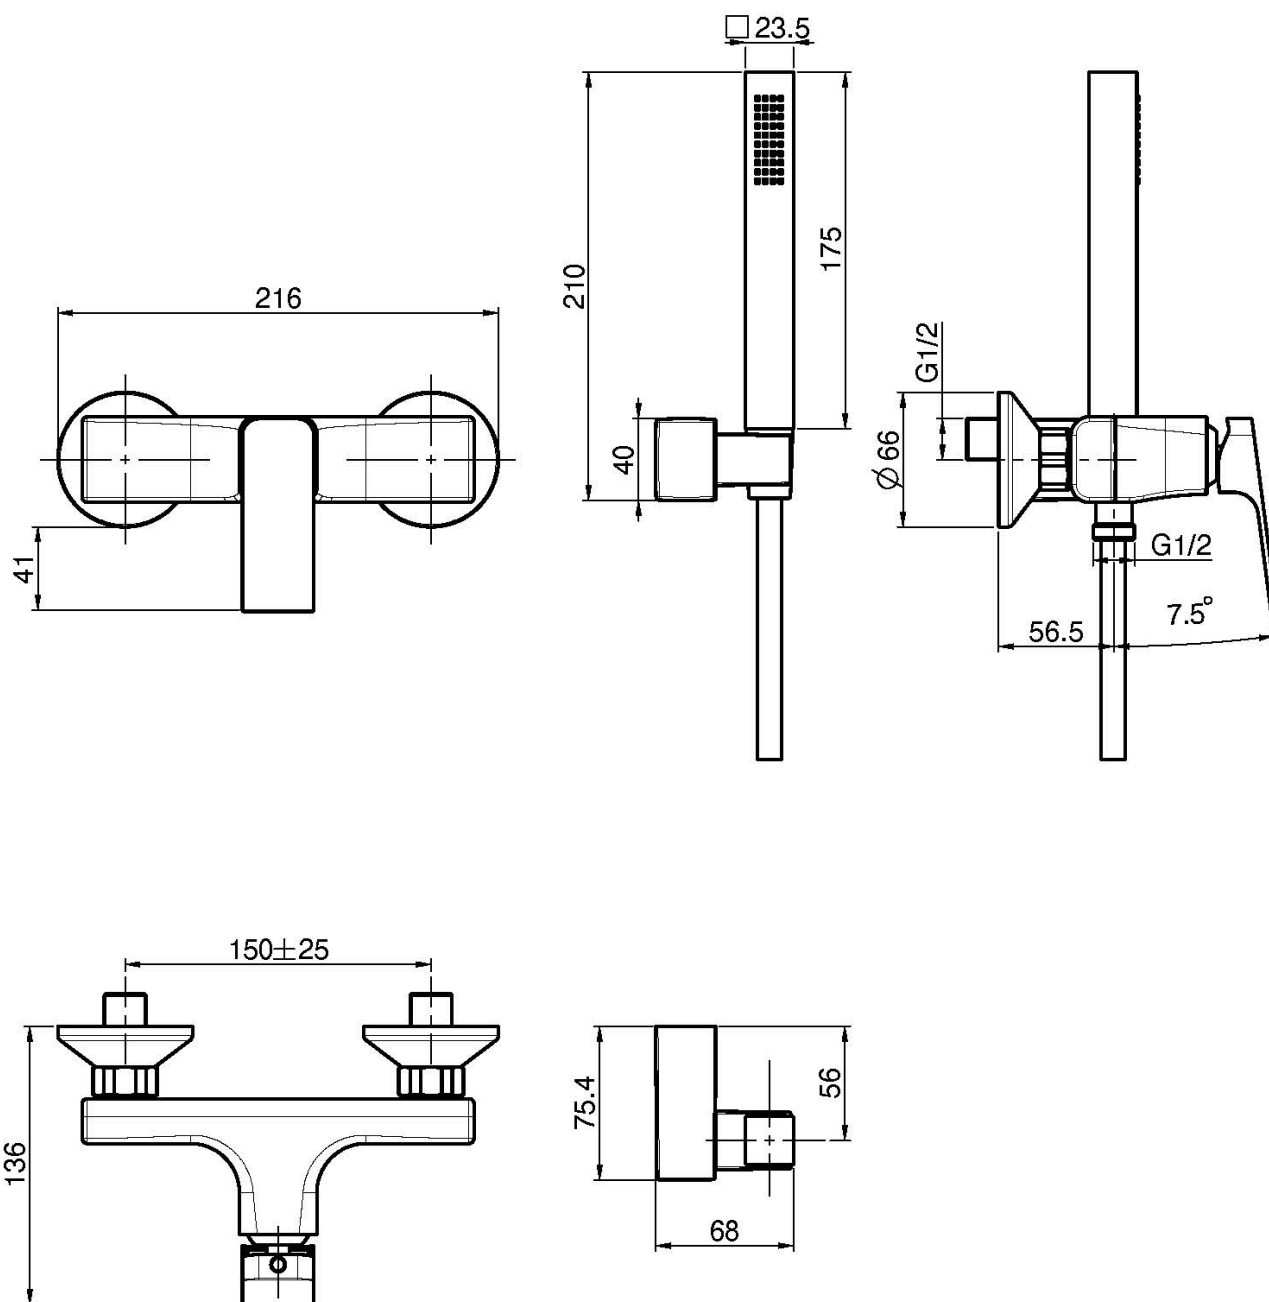

This drawing is the property of FIMA Carlo Frattini. Any complete or partial reproduction, or any transmission to third party without FIMA Carlo Frattini authorization is forbidden.