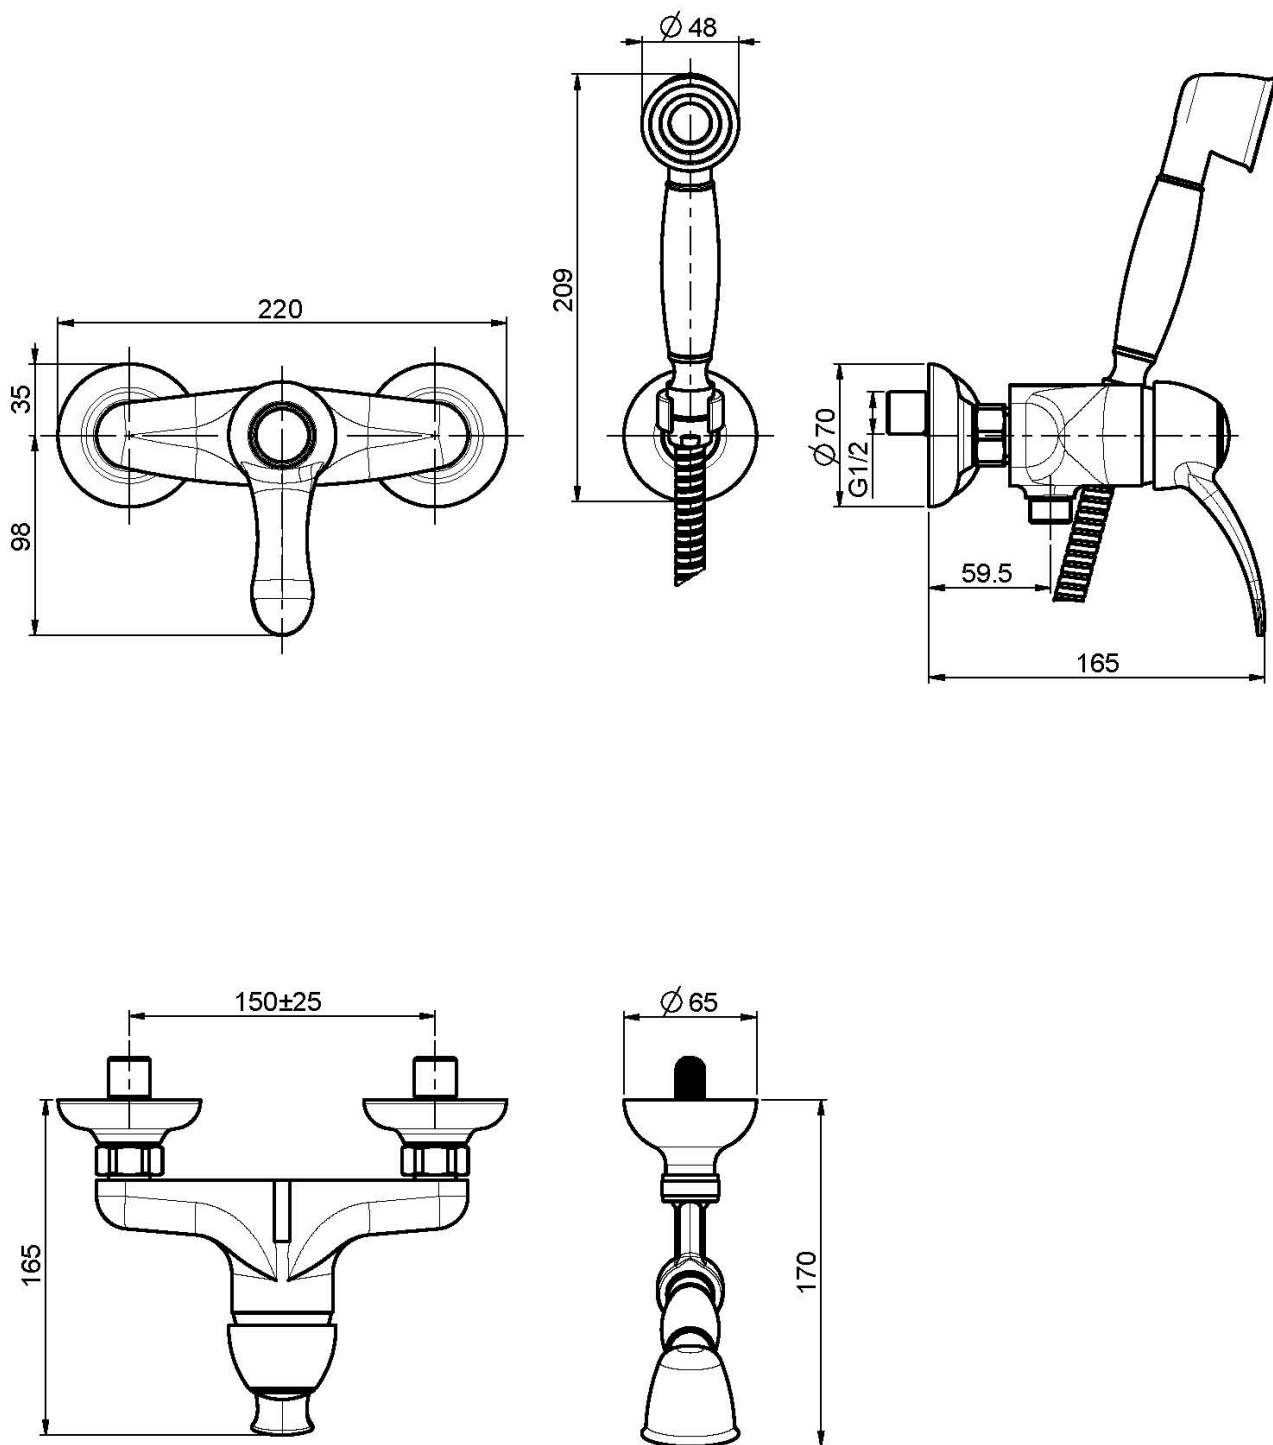

This drawing is the property of FIMA Carlo Frattini. Any complete or partial reproduction, or any transmission to third party without FIMA Carlo Frattini authorization is forbidden.