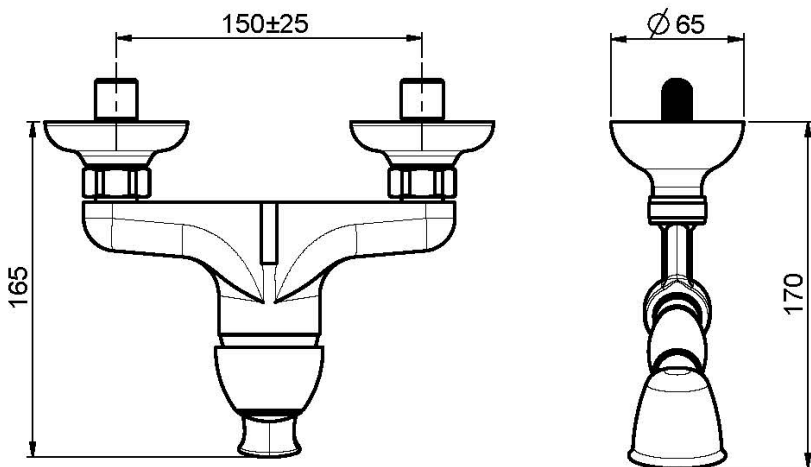

This drawing is the property of FIMA Carlo Frattini. Any complete or partial reproduction, or any transmission to third party without FIMA Carlo Frattini authorization is forbidden.