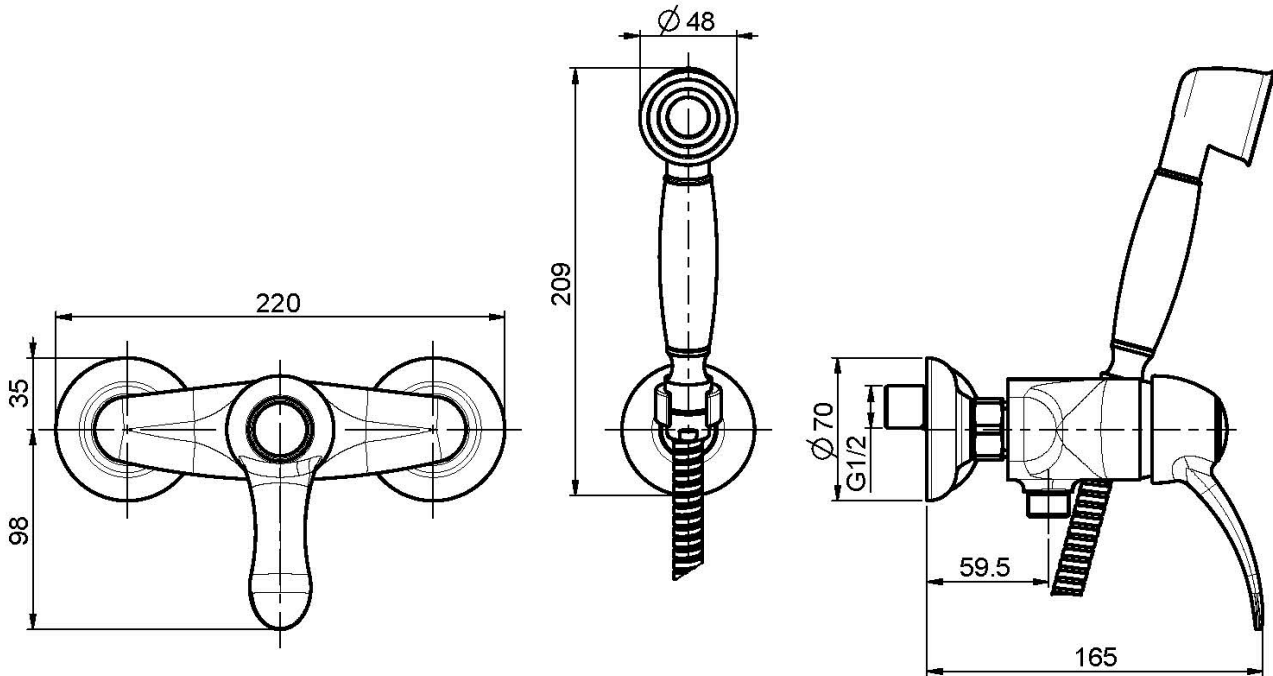

This drawing is the property of FIMA Carlo Frattini. Any complete or partial reproduction, or any transmission to third party without FIMA Carlo Frattini authorization is forbidden.