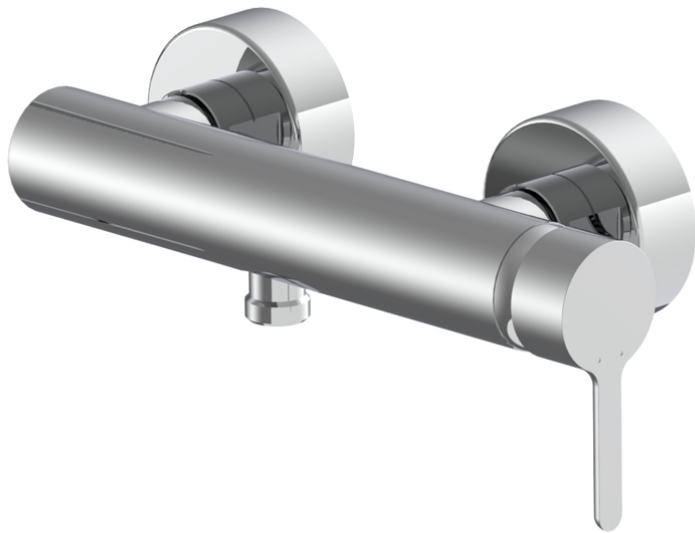

Code F3115/1

EXPOSED SHOWER MIXER WITHOUT SHOWER SET

- n. 2 eccentric couplings 1/2"

IMAGE

Finishing

-  CHROM
CR
-  HL
-  HS
-  ZL
-  ZS
-  BRUSHED NICKEL
SN
-  BLACK CHROME
CN
-  BRUSHED BLACK CHROME
CS
-  WHITE MATT
BS
-  BLACK MATT
NS