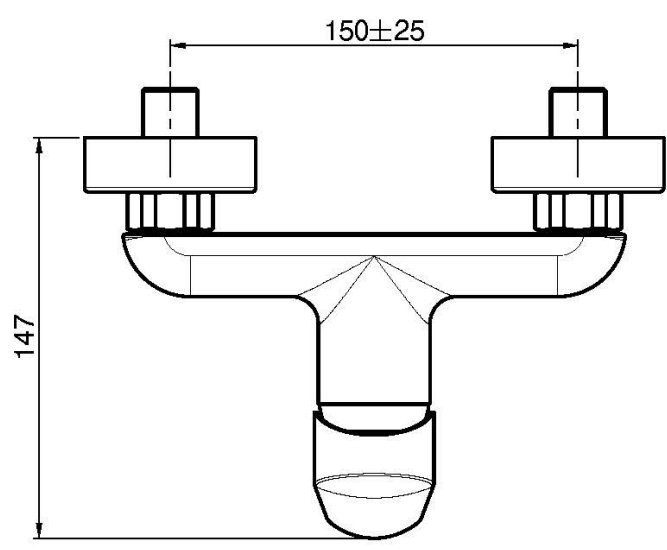

This drawing is the property of FIMA Carlo Frattini. Any complete or partial reproduction, or any transmission to third party without FIMA Carlo Frattini authorization is forbidden.