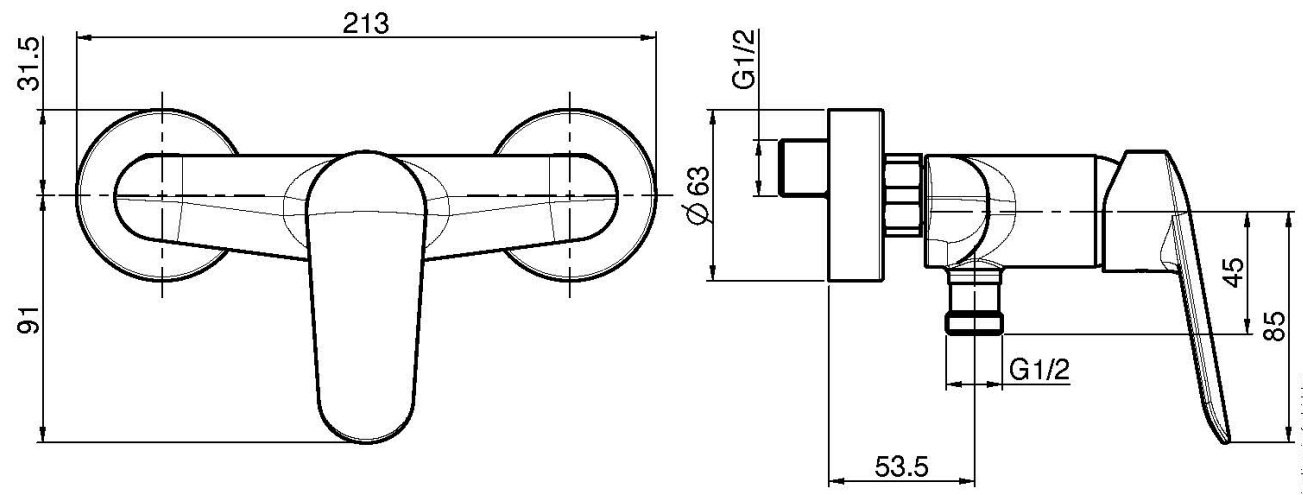

This drawing is the property of FIMA Carlo Frattini. Any complete or partial reproduction, or any transmission to third party without FIMA Carlo Frattini authorization is forbidden.