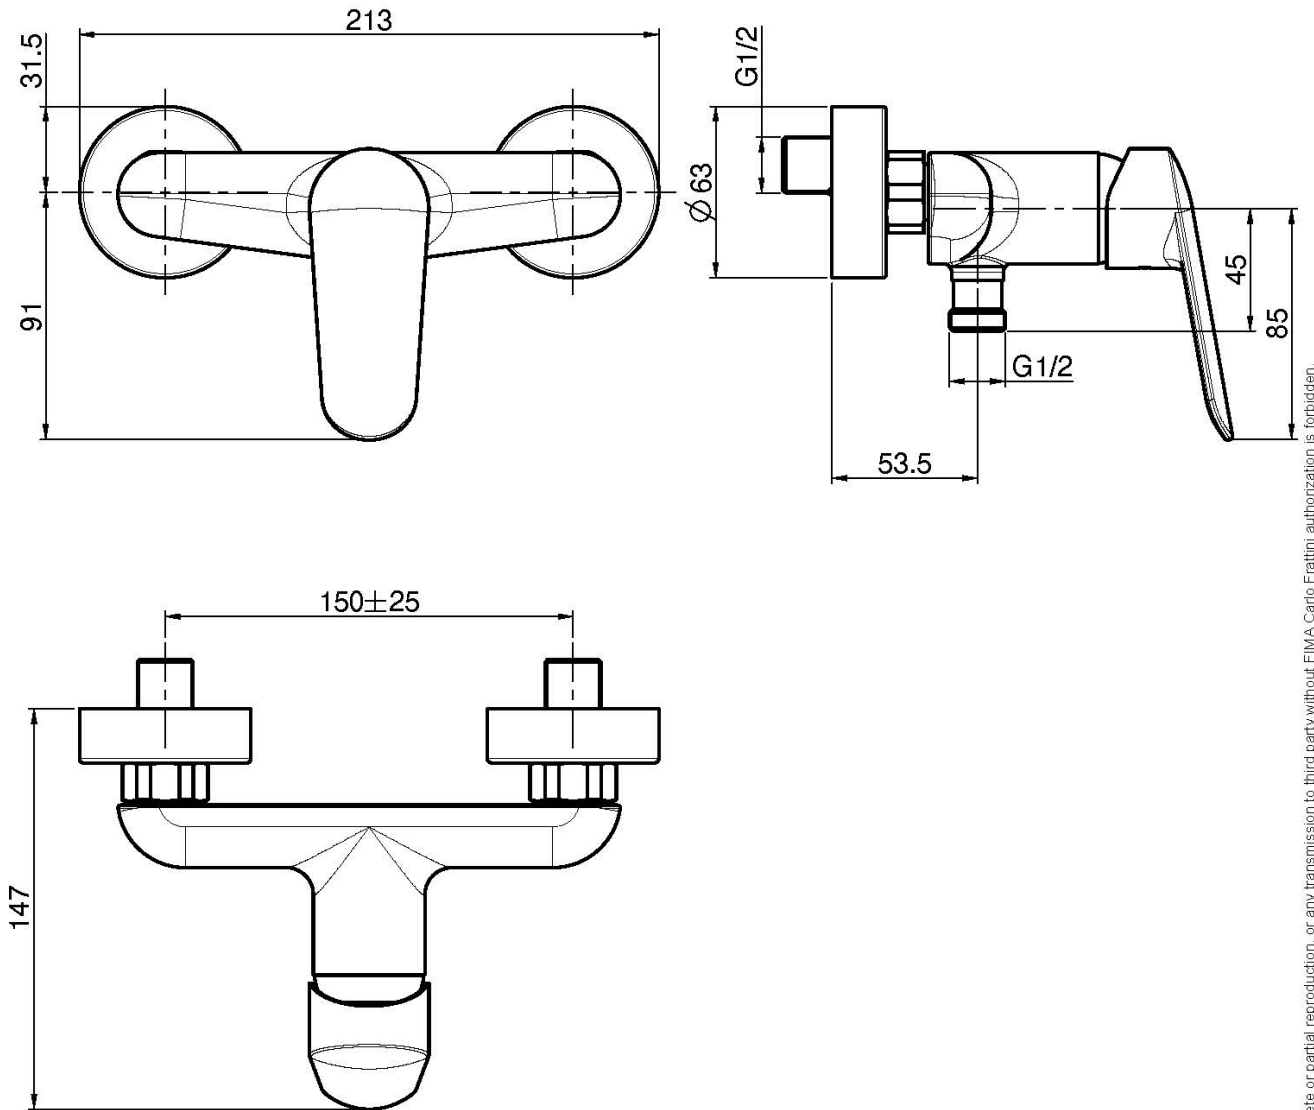

This drawing is the property of FIMA Carlo Frattini. Any complete or partial reproduction, or any transmission to third party without FIMA Carlo Frattini authorization is forbidden.