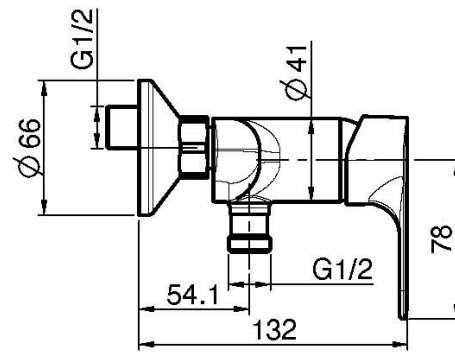

Code F3835/1

**EXPOSED SHOWER MIXER WITHOUT  
SHOWER SET**

- n. 2 eccentric couplings 1/2"

**Finishing**

 CHROM  
CR

 BLACK MATT  
NS

**IMAGE**

See the general sales conditions in our current pricelist