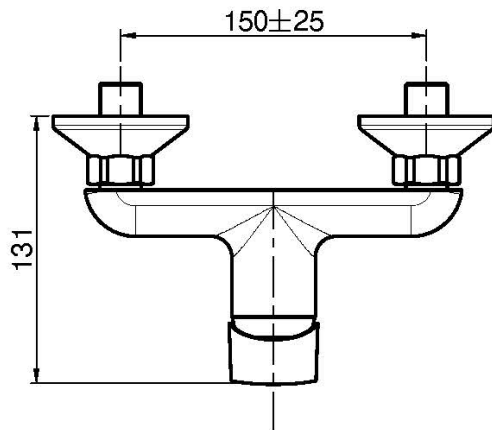

Code F3835/1

**EXPOSED SHOWER MIXER WITHOUT  
SHOWER SET**

- n. 2 eccentric couplings 1/2"

**Finishing**

 CHROM  
CR

 BLACK MATT  
NS

**IMAGE**

See the general sales conditions in our current pricelist