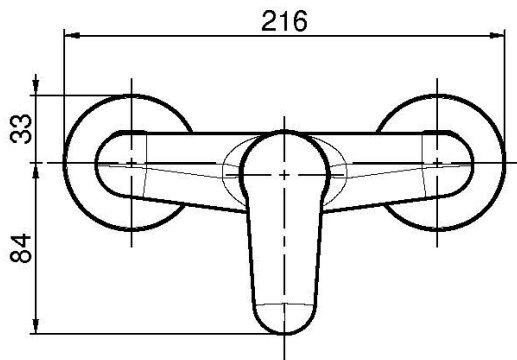

Code F3835/1

**EXPOSED SHOWER MIXER WITHOUT  
SHOWER SET**

- n. 2 eccentric couplings 1/2"

**Finishing**

 CHROM  
CR

 BLACK MATT  
NS

**IMAGE**

See the general sales conditions in our current pricelist