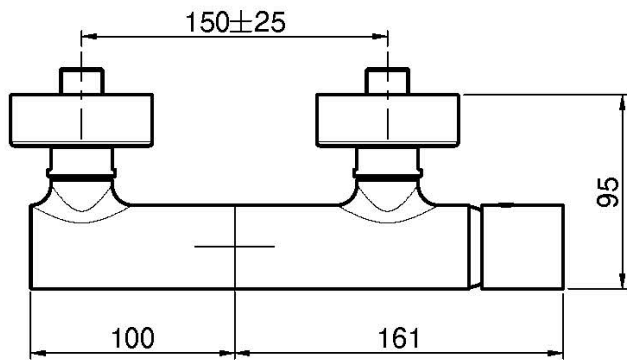

This drawing is the property of FIMA Carlo Frattini. Any complete or partial reproduction, or any transmission to third party without FIMA Carlo Frattini authorization is forbidden.