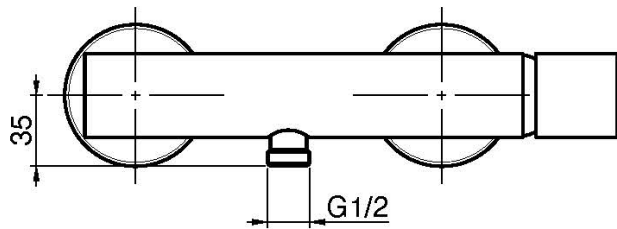

This drawing is the property of FIMA Carlo Frattini. Any complete or partial reproduction, or any transmission to third party without FIMA Carlo Frattini authorization is forbidden.