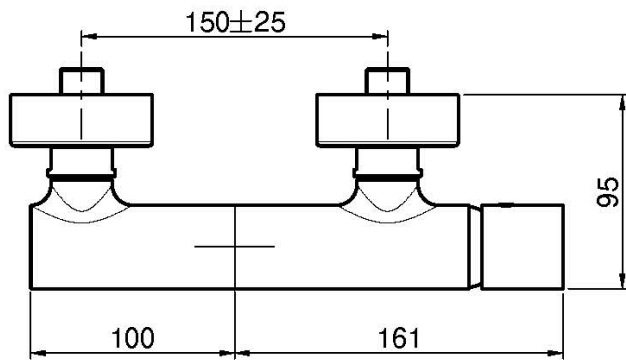

This drawing is the property of FIMA Carlo Frattini. Any complete or partial reproduction, or any transmission to third party without FIMA Carlo Frattini authorization is forbidden.