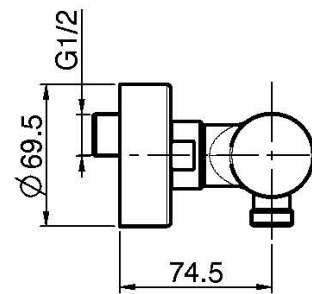

This drawing is the property of FIMA Carlo Frattini. Any complete or partial reproduction, or any transmission to third party without FIMA Carlo Frattini authorization is forbidden.