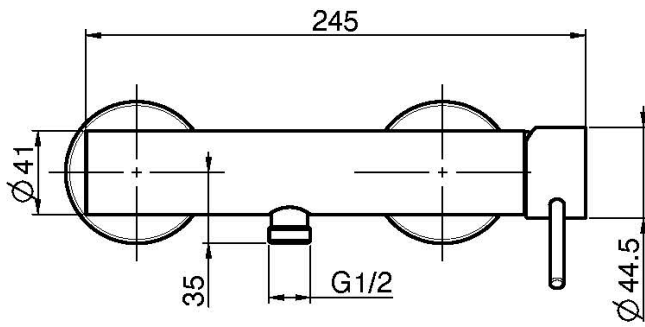

This drawing is the property of FIMA Carlo Frattini. Any complete or partial reproduction, or any transmission to third party without FIMA Carlo Frattini authorization is forbidden.