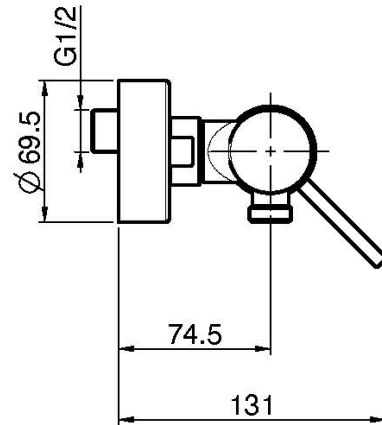

This drawing is the property of FIMA Carlo Frattini. Any complete or partial reproduction, or any transmission to third party without FIMA Carlo Frattini authorization is forbidden.