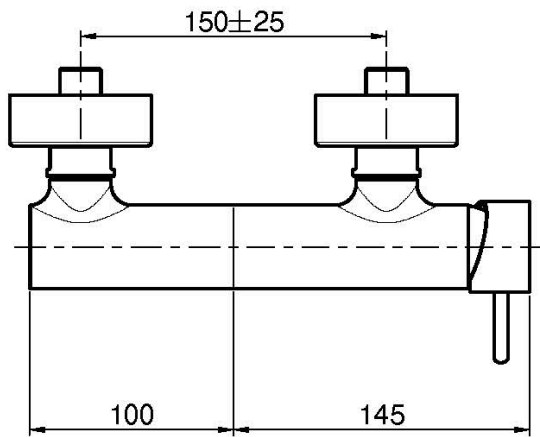

This drawing is the property of FIMA Carlo Frattini. Any complete or partial reproduction, or any transmission to third party without FIMA Carlo Frattini authorization is forbidden.