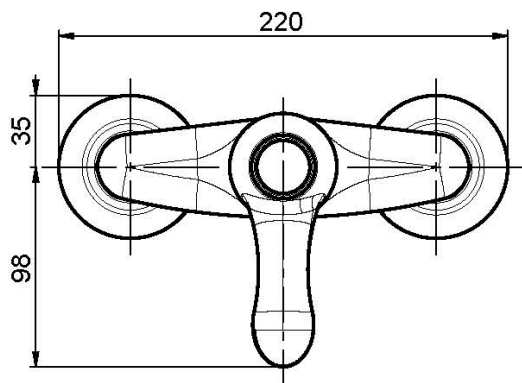

Code F3305/1

EXPOSED SHOWER MIXER WITHOUT SHOWER SET

- n. 2 eccentric couplings 1/2"

Finishing

-  CHROM
CR
-  BRUSHED NICKEL
SN
-  GOLD
OR
-  BRUSHED GOLD
OS
-  OLD BRONZE
BR
-  ANTIQUE COPPER
RA

IMAGE

See the general sales conditions in our current pricelist