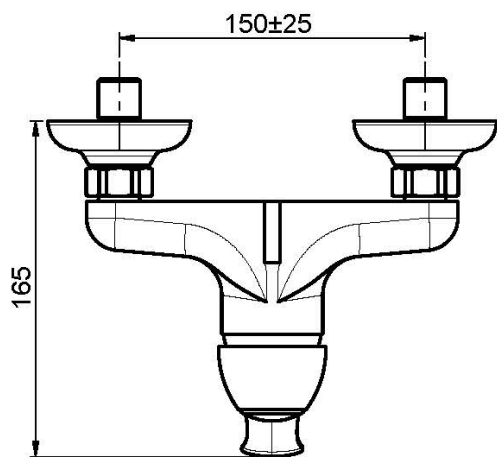

Code F3305/1

EXPOSED SHOWER MIXER WITHOUT SHOWER SET

- n. 2 eccentric couplings 1/2"

Finishing

-  CHROM
CR
-  BRUSHED NICKEL
SN
-  GOLD
OR
-  BRUSHED GOLD
OS
-  OLD BRONZE
BR
-  ANTIQUE COPPER
RA

IMAGE

See the general sales conditions in our current pricelist