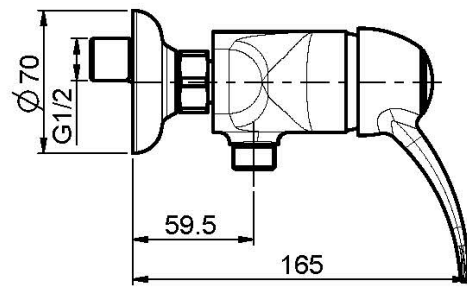

Code F3305/1

EXPOSED SHOWER MIXER WITHOUT SHOWER SET

- n. 2 eccentric couplings 1/2"

Finishing

-  CHROM
CR
-  BRUSHED NICKEL
SN
-  GOLD
OR
-  BRUSHED GOLD
OS
-  OLD BRONZE
BR
-  ANTIQUE COPPER
RA

IMAGE

See the general sales conditions in our current pricelist