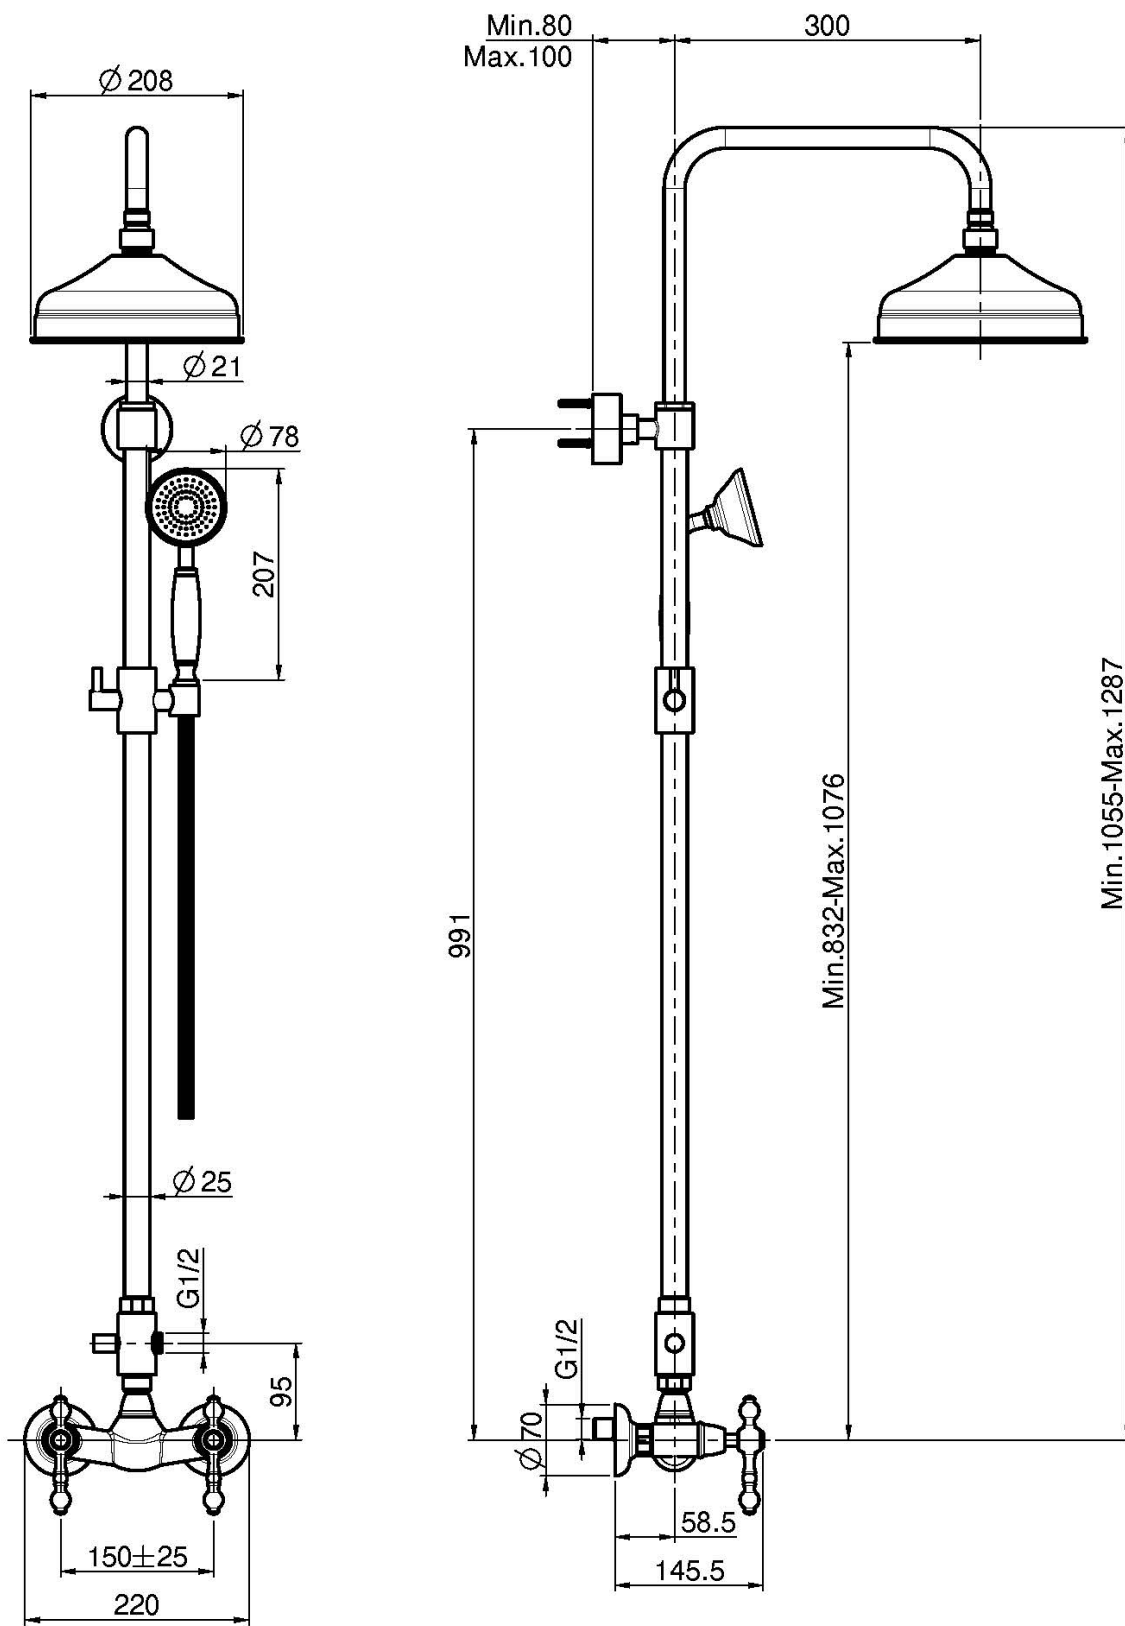

This drawing is the property of FIMA Carlo Frattini. Any complete or partial reproduction, or any transmission to third party without FIMA Carlo Frattini authorization is forbidden.