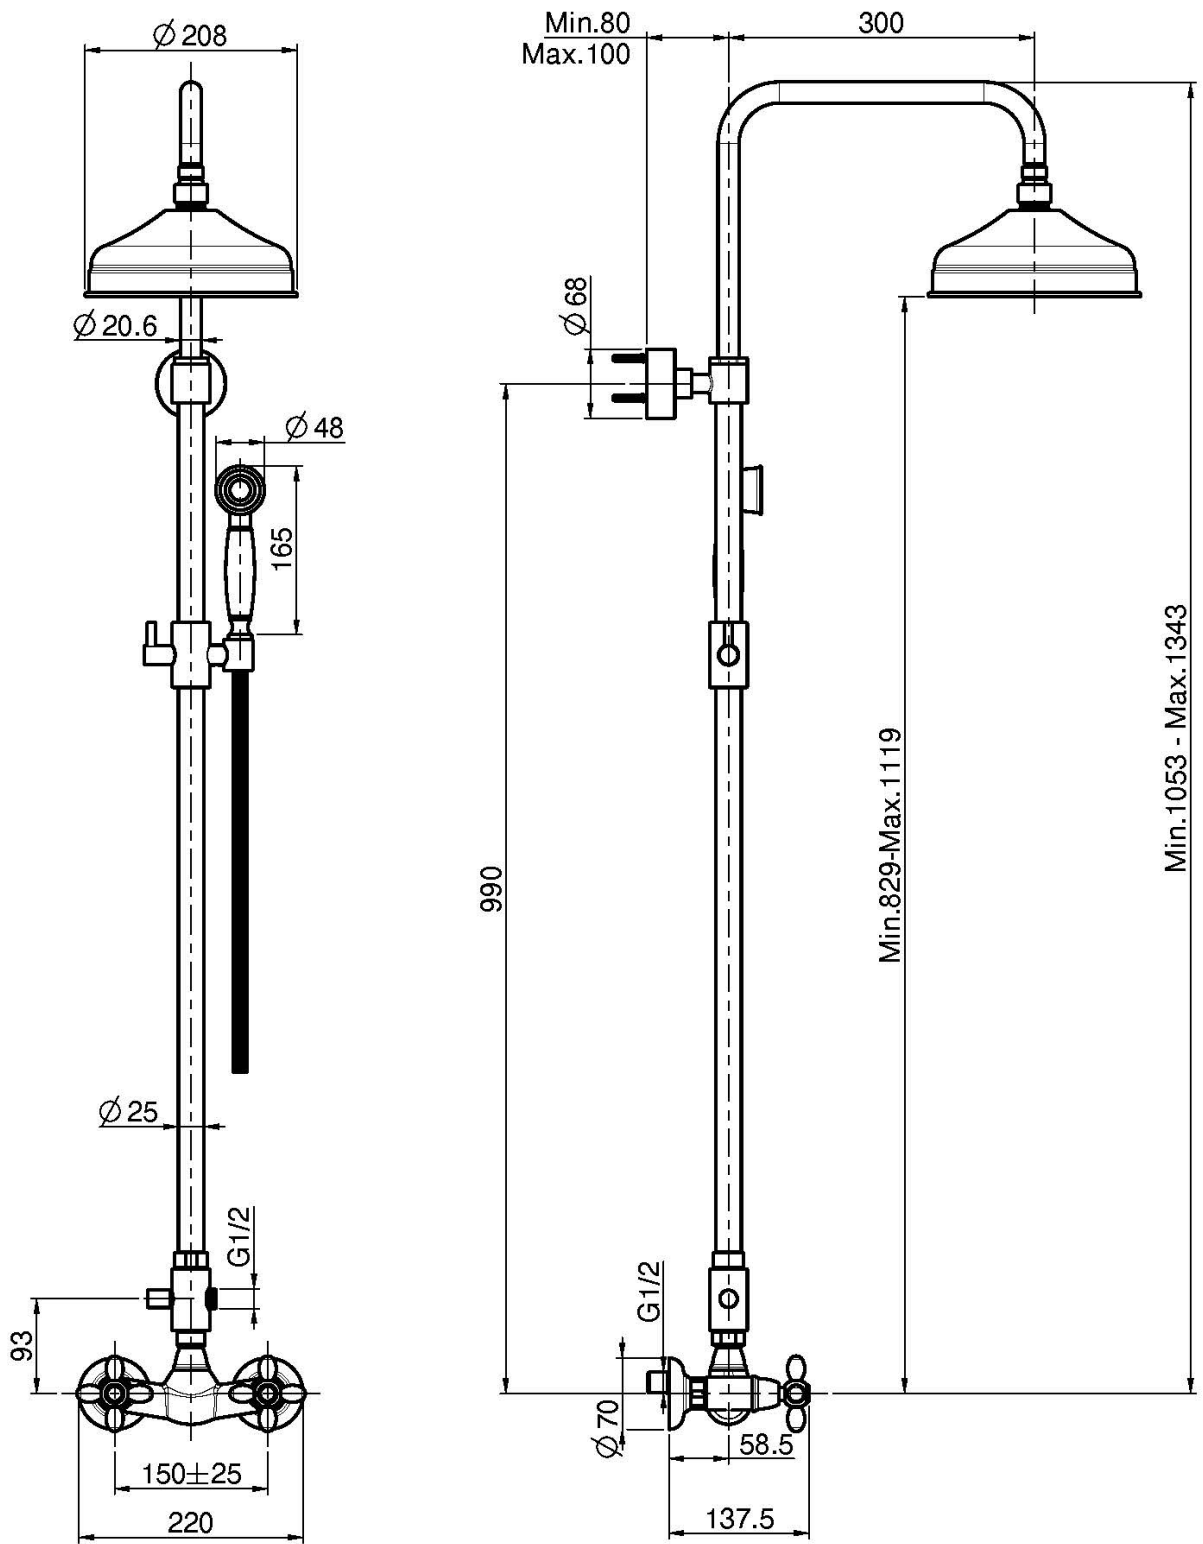

This drawing is the property of FIMA Carlo Frattini. Any complete or partial reproduction, or any transmission to third party without FIMA Carlo Frattini authorization is forbidden.