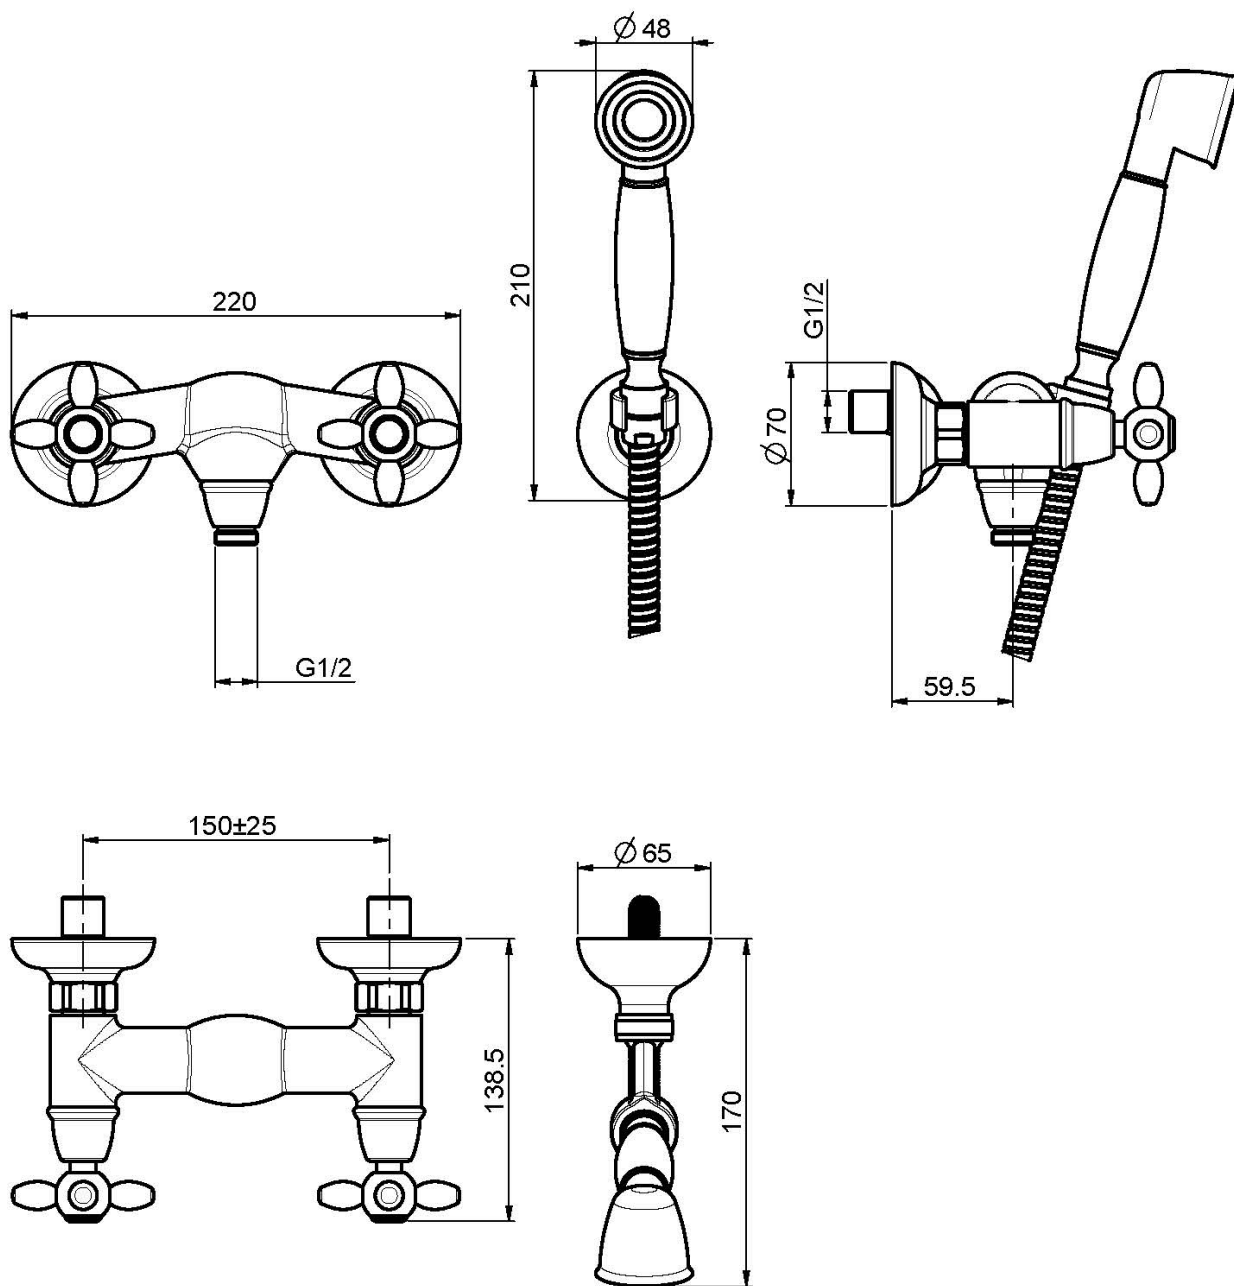

This drawing is the property of FIMA Carlo Frattini. Any complete or partial reproduction, or any transmission to third party without FIMA Carlo Frattini authorization is forbidden.