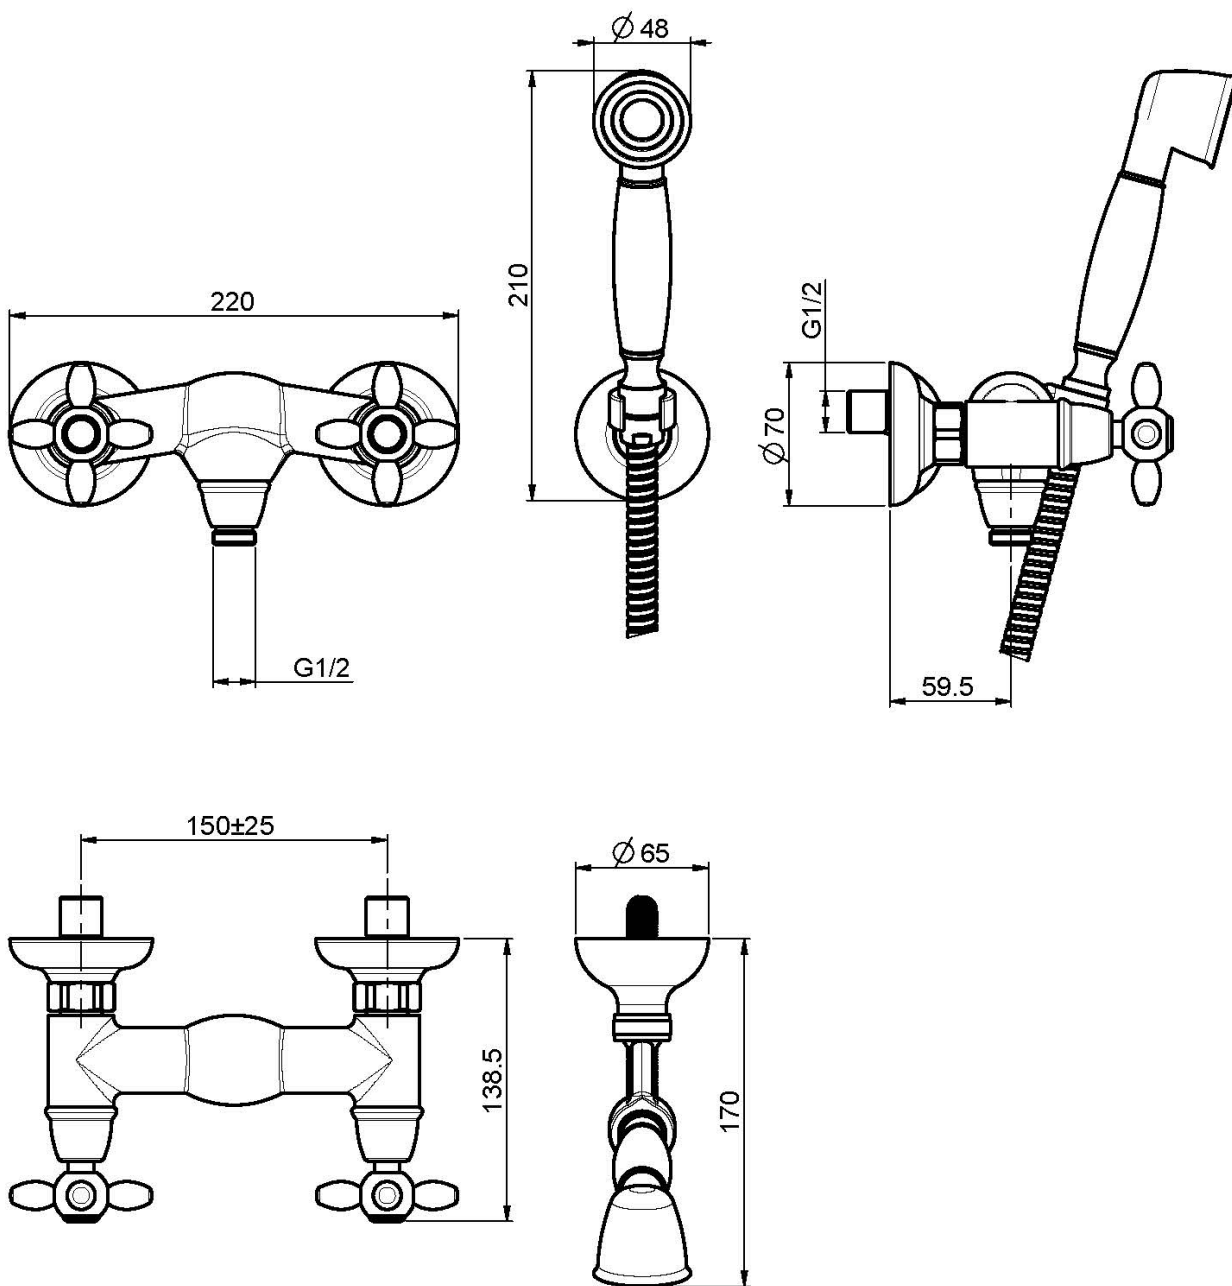

This drawing is the property of FIMA Carlo Frattini. Any complete or partial reproduction, or any transmission to third party without FIMA Carlo Frattini authorization is forbidden.