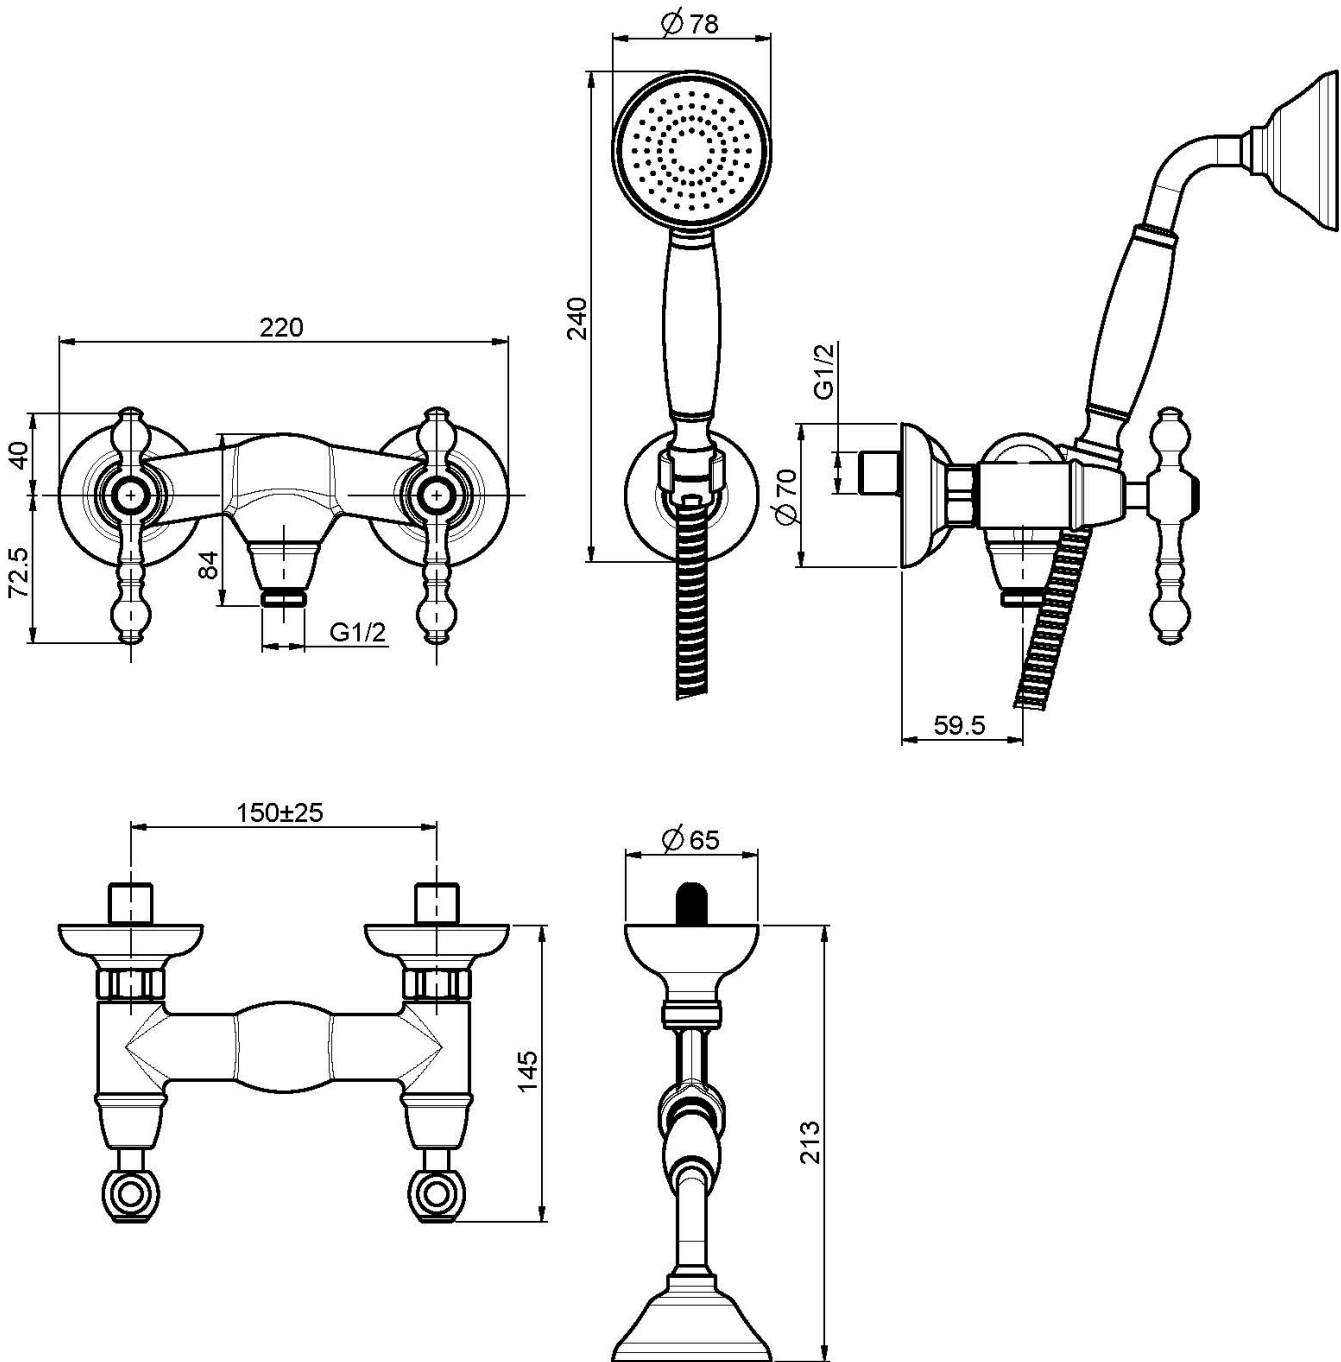

This drawing is the property of FIMA Carlo Frattini. Any complete or partial reproduction, or any transmission to third party without FIMA Carlo Frattini authorization is forbidden.