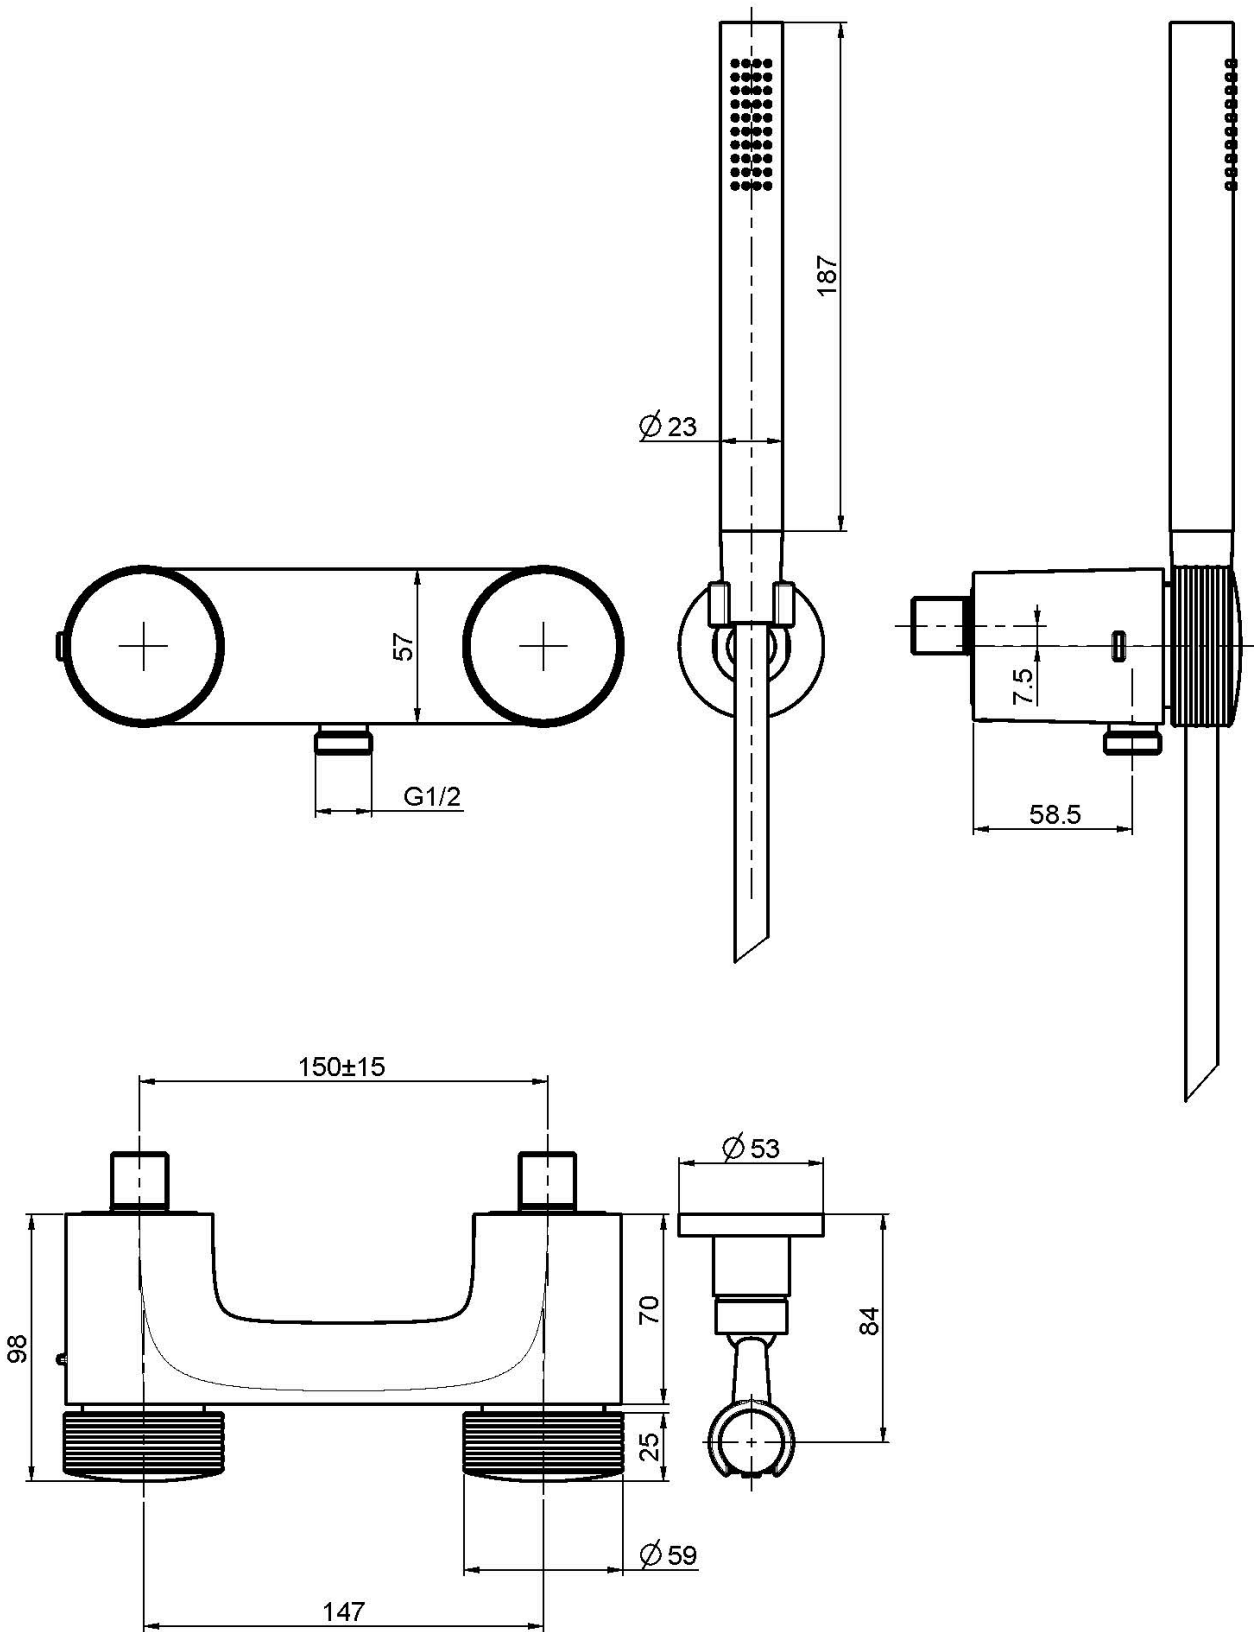

This drawing is the property of FIMA Carlo Frattini. Any complete or partial reproduction, or any transmission to third party without FIMA Carlo Frattini authorization is forbidden.