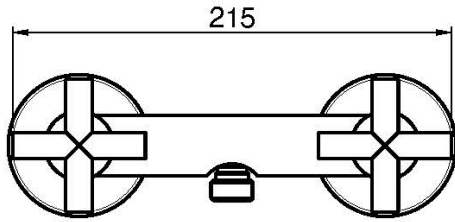

This drawing is the property of FIMA Carlo Frattini. Any complete or partial reproduction, or any transmission to third party without FIMA Carlo Frattini authorization is forbidden.