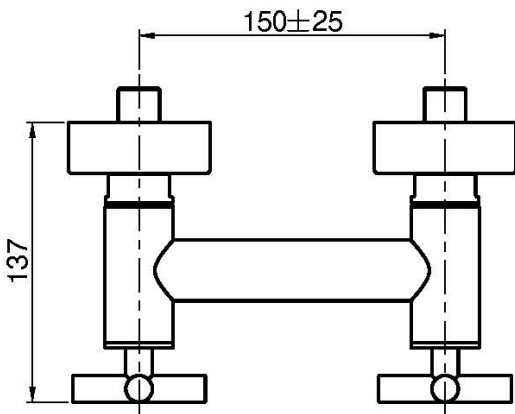

This drawing is the property of FIMA Carlo Frattini. Any complete or partial reproduction, or any transmission to third party without FIMA Carlo Frattini authorization is forbidden.