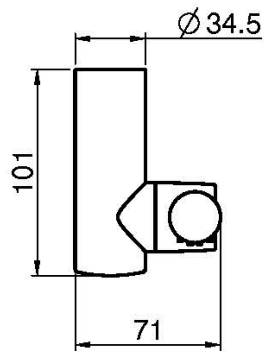

This drawing is the property of FIMA Carlo Frattini. Any complete or partial reproduction, or any transmission to third party without FIMA Carlo Frattini authorization is forbidden.