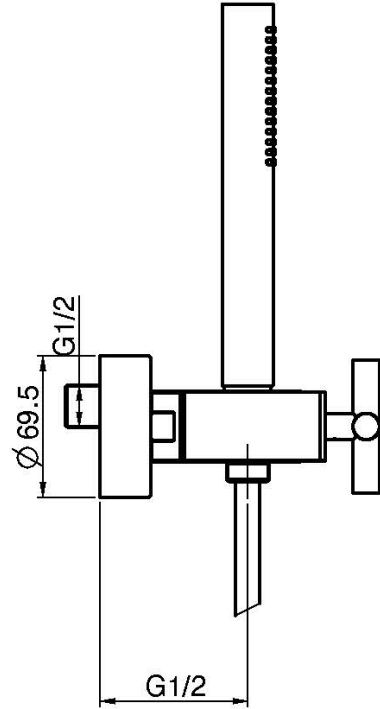

This drawing is the property of FIMA Carlo Frattini. Any complete or partial reproduction, or any transmission to third party without FIMA Carlo Frattini authorization is forbidden.