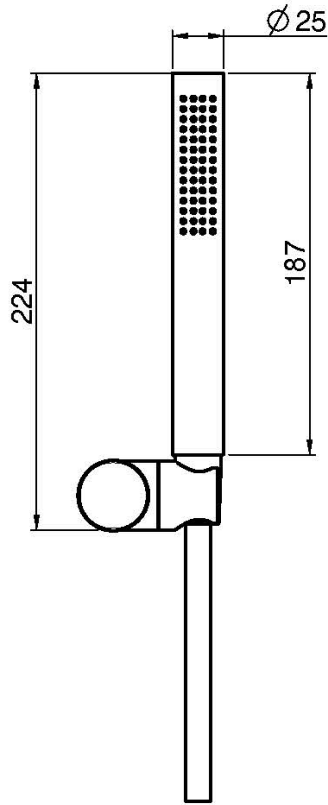

This drawing is the property of FIMA Carlo Frattini. Any complete or partial reproduction, or any transmission to third party without FIMA Carlo Frattini authorization is forbidden.