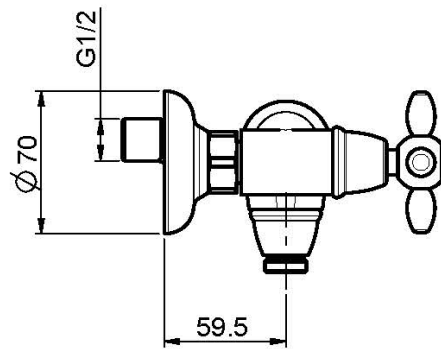

Code F5005/1

EXPOSED SHOWER TAP WITHOUT SHOWER SET

- n. 2 eccentric couplings 1/2"

IMAGE

Finishing

-  CHROM
CR
-  BRUSHED NICKEL
SN
-  GOLD
OR
-  BRUSHED GOLD
OS
-  OLD BRONZE
BR
-  ANTIQUE COPPER
RA

See the general sales conditions in our current pricelist