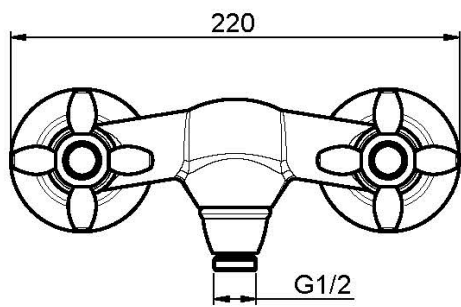

Code F5005/1

EXPOSED SHOWER TAP WITHOUT SHOWER SET

- n. 2 eccentric couplings 1/2"

IMAGE

Finishing

-  CHROM
CR
-  BRUSHED NICKEL
SN
-  GOLD
OR
-  BRUSHED GOLD
OS
-  OLD BRONZE
BR
-  ANTIQUE COPPER
RA

See the general sales conditions in our current pricelist