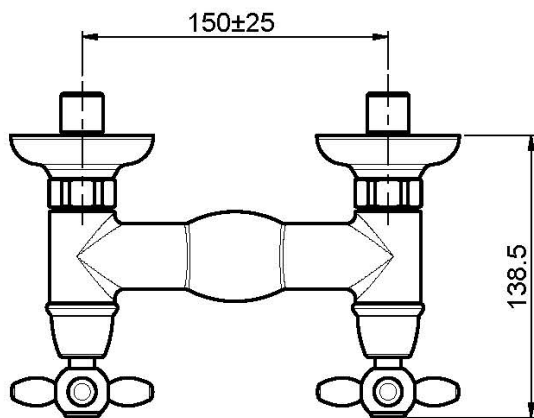

Code F5005/1

EXPOSED SHOWER TAP WITHOUT SHOWER SET

- n. 2 eccentric couplings 1/2"

IMAGE

Finishing

-  CHROM
CR
-  BRUSHED NICKEL
SN
-  GOLD
OR
-  BRUSHED GOLD
OS
-  OLD BRONZE
BR
-  ANTIQUE COPPER
RA

See the general sales conditions in our current pricelist