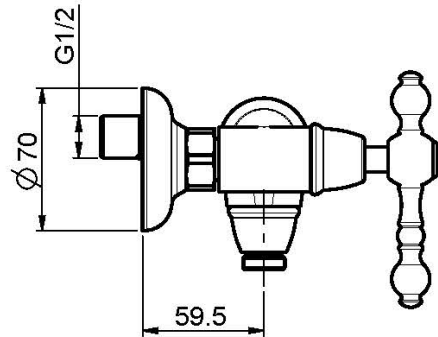

Code F5055/1

EXPOSED SHOWER TAP WITHOUT SHOWER SET

- n. 2 eccentric couplings 1/2"

Finishing

-  CHROM
CR
-  BRUSHED NICKEL
SN
-  GOLD
OR
-  BRUSHED GOLD
OS
-  OLD BRONZE
BR
-  ANTIQUE COPPER
RA

IMAGE

See the general sales conditions in our current pricelist