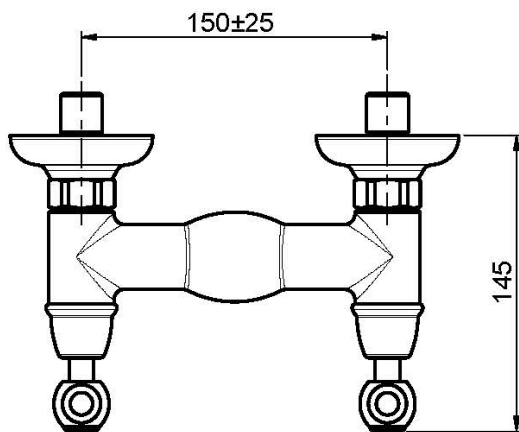

Code F5055/1

EXPOSED SHOWER TAP WITHOUT SHOWER SET

- n. 2 eccentric couplings 1/2"

Finishing

-  CHROM
CR
-  BRUSHED NICKEL
SN
-  GOLD
OR
-  BRUSHED GOLD
OS
-  OLD BRONZE
BR
-  ANTIQUE COPPER
RA

IMAGE

See the general sales conditions in our current pricelist