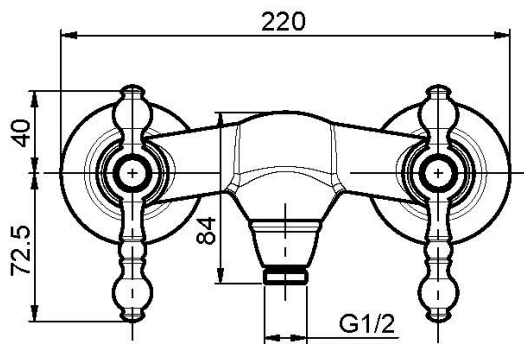

Code F5055/1

EXPOSED SHOWER TAP WITHOUT SHOWER SET

- n. 2 eccentric couplings 1/2"

Finishing

-  CHROM
CR
-  BRUSHED NICKEL
SN
-  GOLD
OR
-  BRUSHED GOLD
OS
-  OLD BRONZE
BR
-  ANTIQUE COPPER
RA

IMAGE

See the general sales conditions in our current pricelist