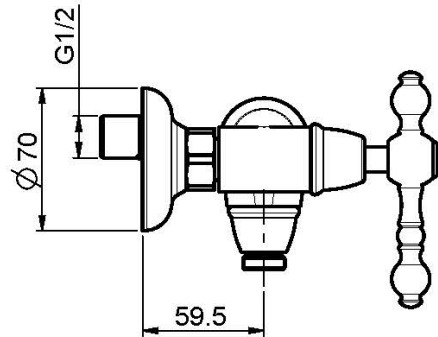

This drawing is the property of FIMA Carlo Frattini. Any complete or partial reproduction, or any transmission to third party without FIMA Carlo Frattini authorization is forbidden.