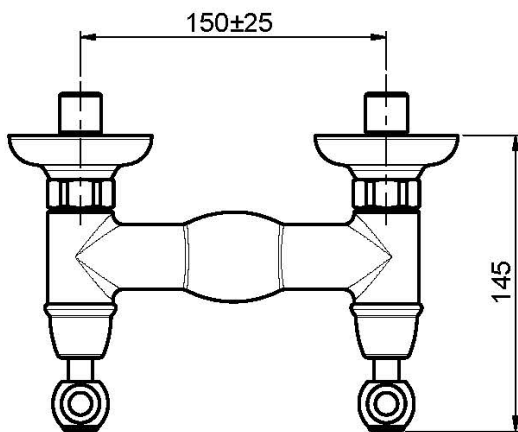

This drawing is the property of FIMA Carlo Frattini. Any complete or partial reproduction, or any transmission to third party without FIMA Carlo Frattini authorization is forbidden.