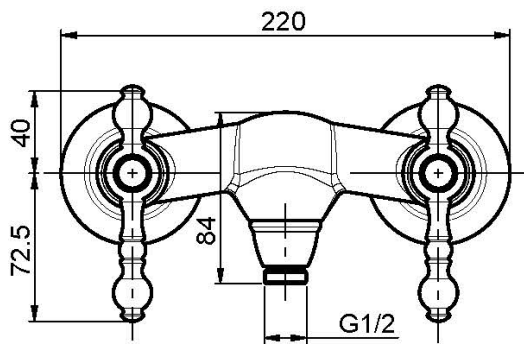

This drawing is the property of FIMA Carlo Frattini. Any complete or partial reproduction, or any transmission to third party without FIMA Carlo Frattini authorization is forbidden.