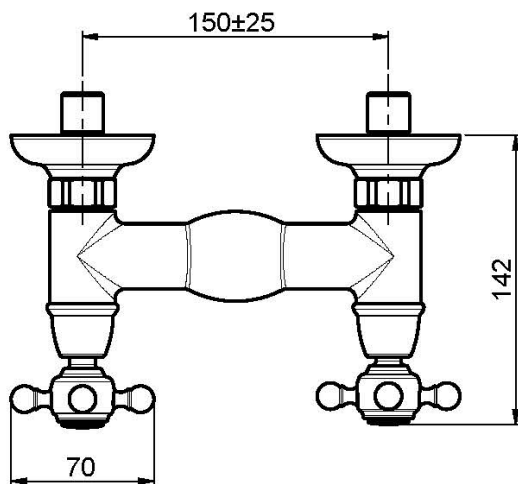

This drawing is the property of FIMA Carlo Frattini. Any complete or partial reproduction, or any transmission to third party without FIMA Carlo Frattini authorization is forbidden.