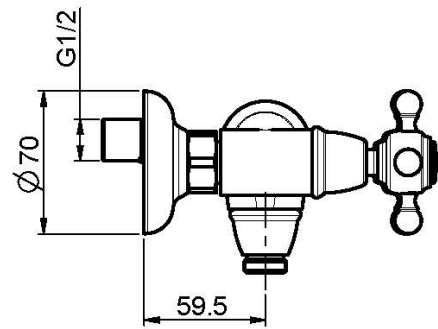

This drawing is the property of FIMA Carlo Frattini. Any complete or partial reproduction, or any transmission to third party without FIMA Carlo Frattini authorization is forbidden.