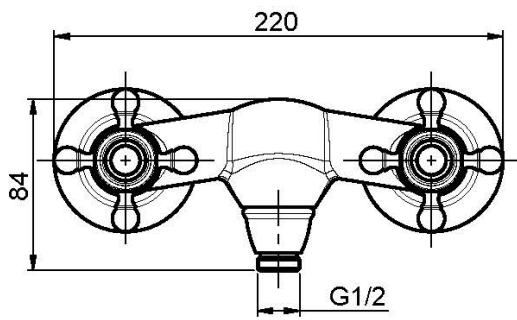

This drawing is the property of FIMA Carlo Frattini. Any complete or partial reproduction, or any transmission to third party without FIMA Carlo Frattini authorization is forbidden.