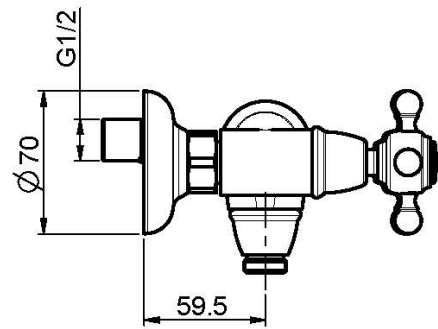

Code F5085/1

EXPOSED SHOWER TAP WITHOUT SHOWER SET

- n. 2 eccentric couplings 1/2"

Finishing

-  CHROM
CR
-  BRUSHED NICKEL
SN
-  GOLD
OR
-  BRUSHED GOLD
OS
-  OLD BRONZE
BR
-  ANTIQUE COPPER
RA

IMAGE

See the general sales conditions in our current pricelist