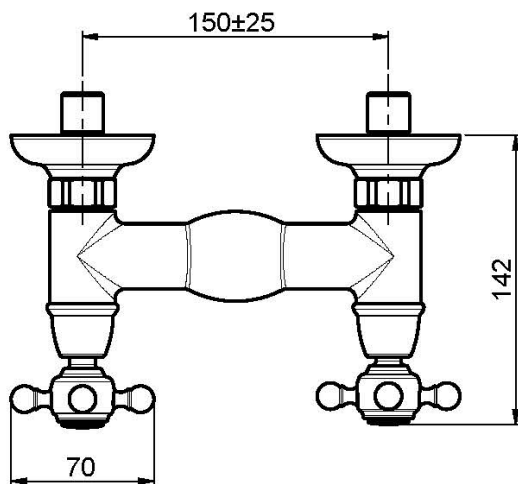

Code F5085/1

EXPOSED SHOWER TAP WITHOUT SHOWER SET

- n. 2 eccentric couplings 1/2"

Finishing

-  CHROM
CR
-  BRUSHED NICKEL
SN
-  GOLD
OR
-  BRUSHED GOLD
OS
-  OLD BRONZE
BR
-  ANTIQUE COPPER
RA

IMAGE

See the general sales conditions in our current pricelist