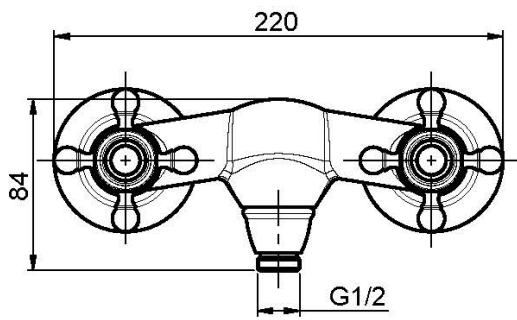

Code F5085/1

EXPOSED SHOWER TAP WITHOUT SHOWER SET

- n. 2 eccentric couplings 1/2"

Finishing

-  CHROM
CR
-  BRUSHED NICKEL
SN
-  GOLD
OR
-  BRUSHED GOLD
OS
-  OLD BRONZE
BR
-  ANTIQUE COPPER
RA

IMAGE

See the general sales conditions in our current pricelist