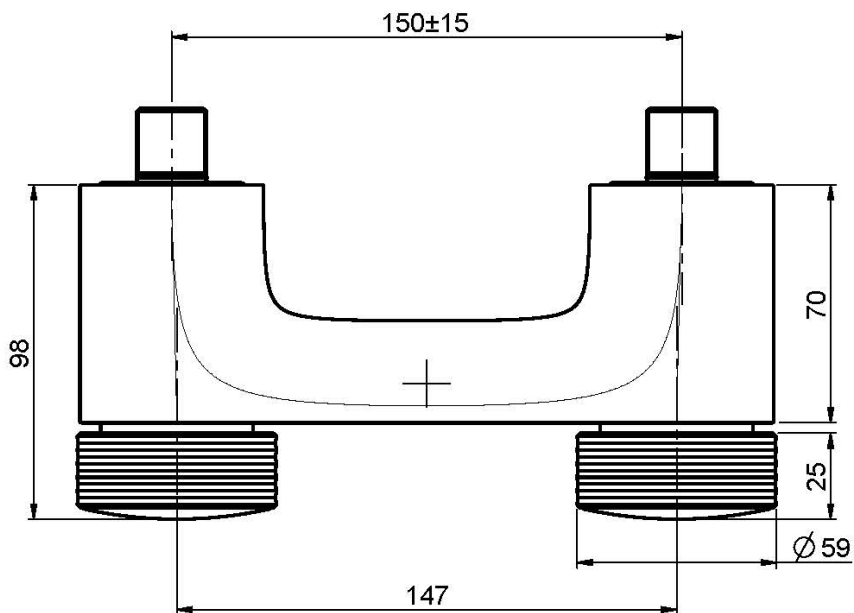

This drawing is the property of FIMA Carlo Frattini. Any complete or partial reproduction, or any transmission to third party without FIMA Carlo Frattini authorization is forbidden.