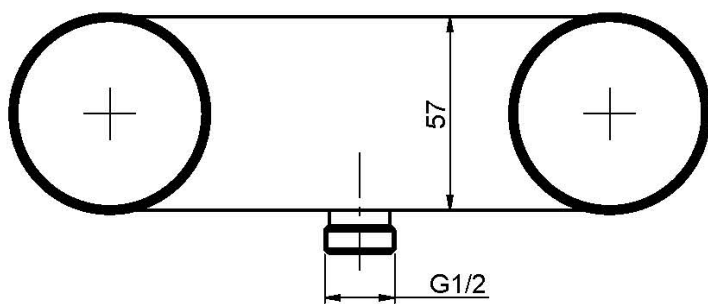

This drawing is the property of FIMA Carlo Frattini. Any complete or partial reproduction, or any transmission to third party without FIMA Carlo Frattini authorization is forbidden.