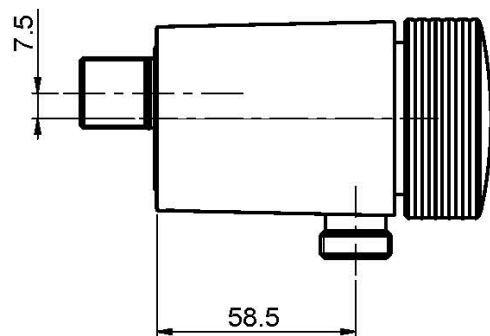

This drawing is the property of FIMA Carlo Frattini. Any complete or partial reproduction, or any transmission to third party without FIMA Carlo Frattini authorization is forbidden.