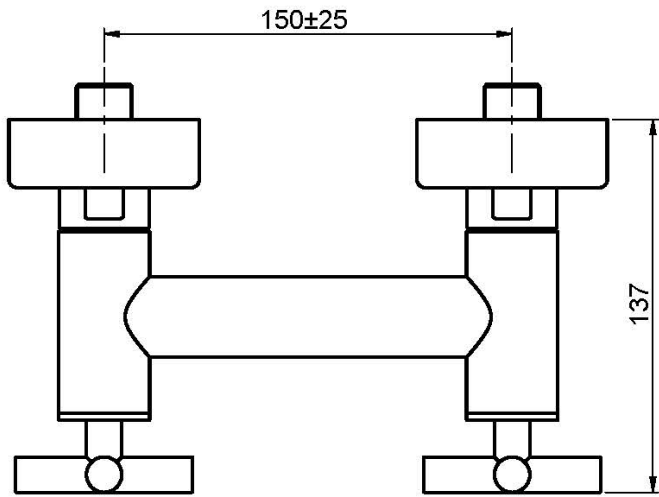

This drawing is the property of FIMA Carlo Frattini. Any complete or partial reproduction, or any transmission to third party without FIMA Carlo Frattini authorization is forbidden.