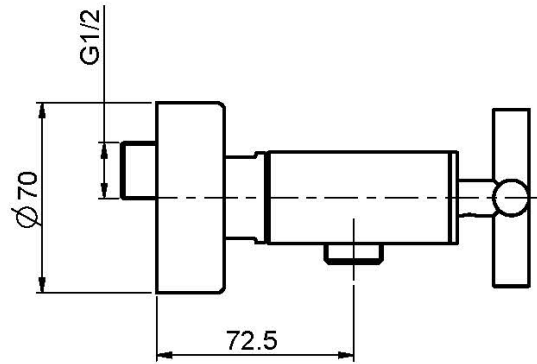

This drawing is the property of FIMA Carlo Frattini. Any complete or partial reproduction, or any transmission to third party without FIMA Carlo Frattini authorization is forbidden.