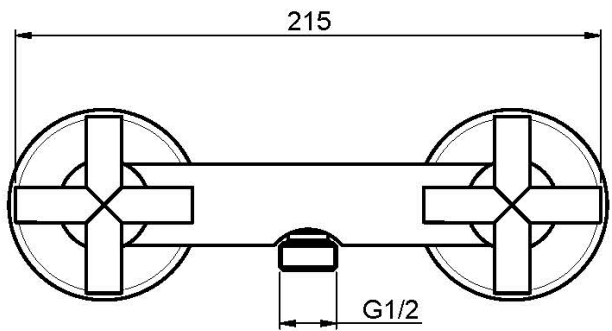

This drawing is the property of FIMA Carlo Frattini. Any complete or partial reproduction, or any transmission to third party without FIMA Carlo Frattini authorization is forbidden.