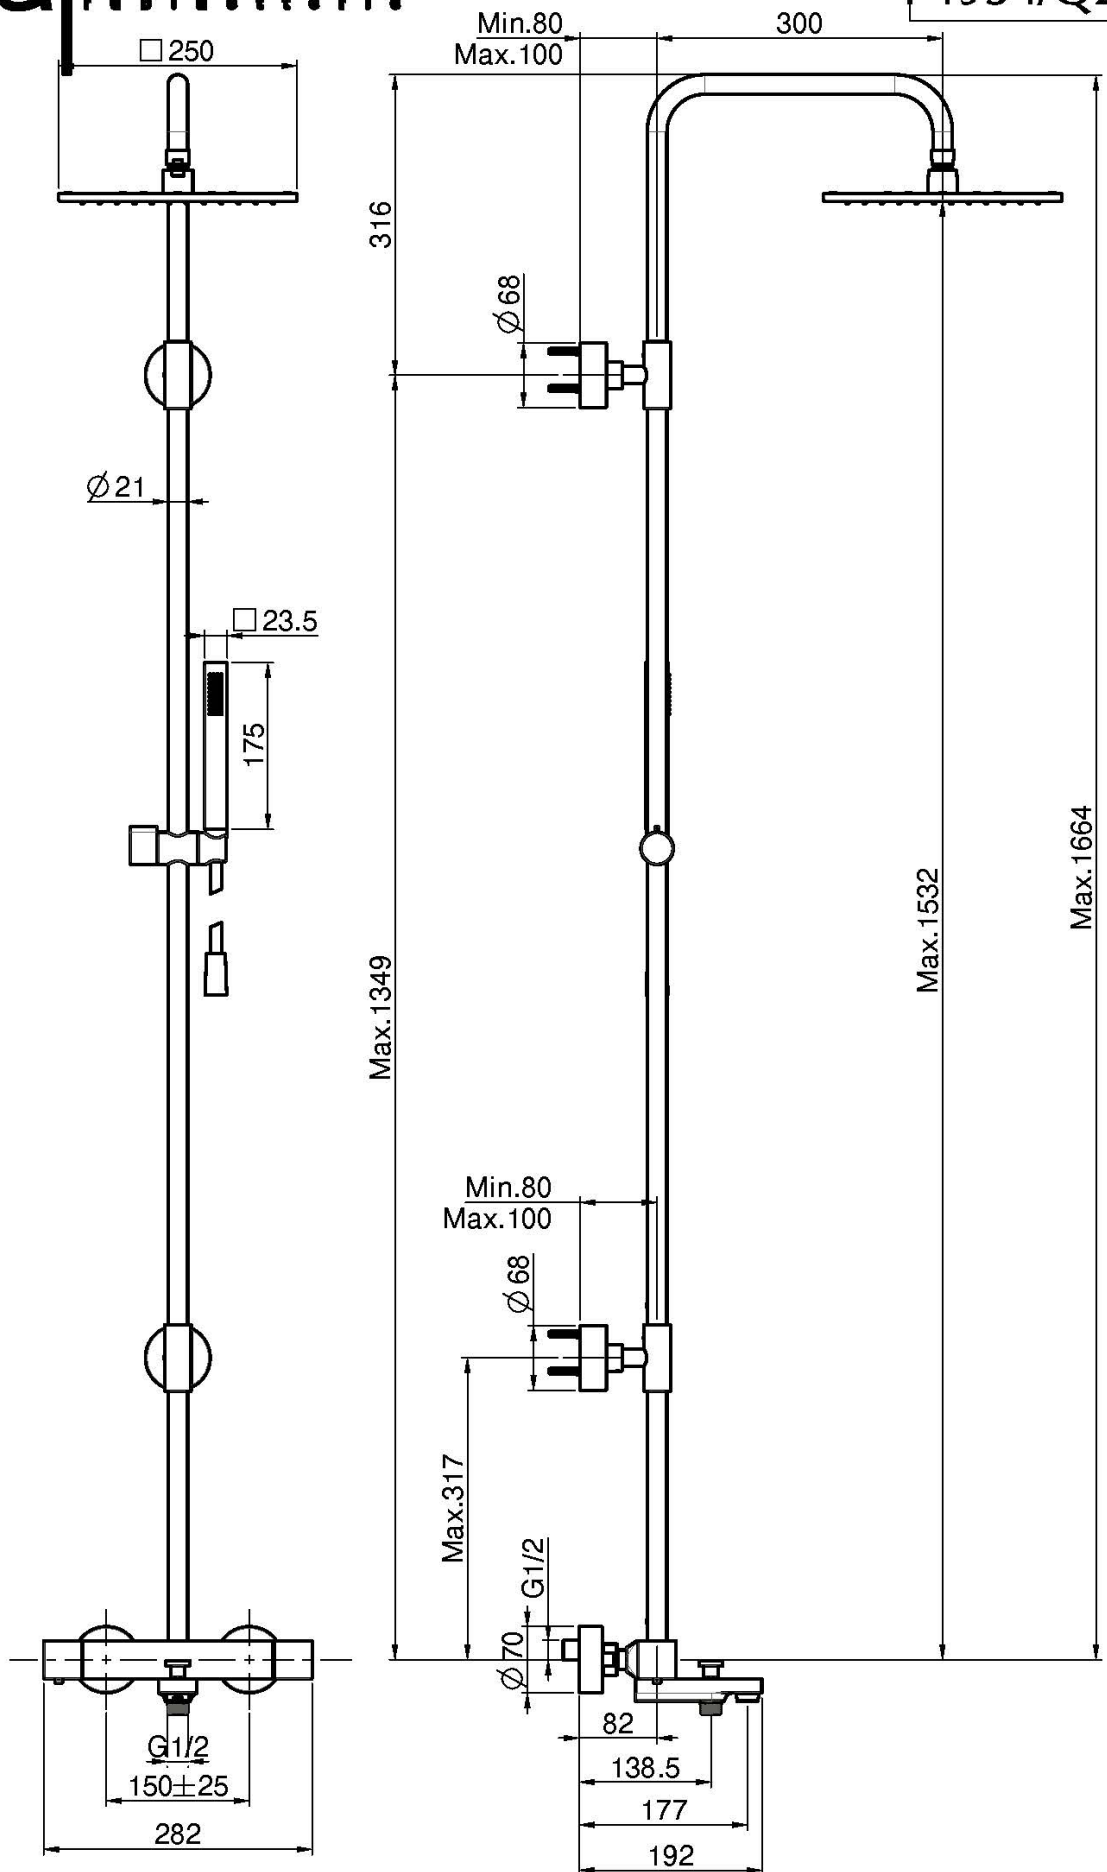

Code F4954/Q255

**EXPOSED THERMOSTATIC BATH MIXER  
WITH SHOWER COLUMN, SHOWERHEAD  
AND SHOWER SET**

- n. 2 eccentric couplings 1/2"
- anti limestone brass showerhead 250X250mm
- handshower with antilimestone nozzles
- chromalux flexible hose 1500 mm
- **metal handles**
- COLD BODY

**Finishing**

- CHROM  
CR
- BRUSHED NICKEL  
SN
- WHITE MATT  
BS
- BLACK MATT  
NS

**IMAGE**

See the general sales conditions in our current pricelist

This drawing is the property of FIMA Carlo Frattini. Any complete or partial reproduction, or any transmission to third party without FIMA Carlo Frattini authorization is forbidden.