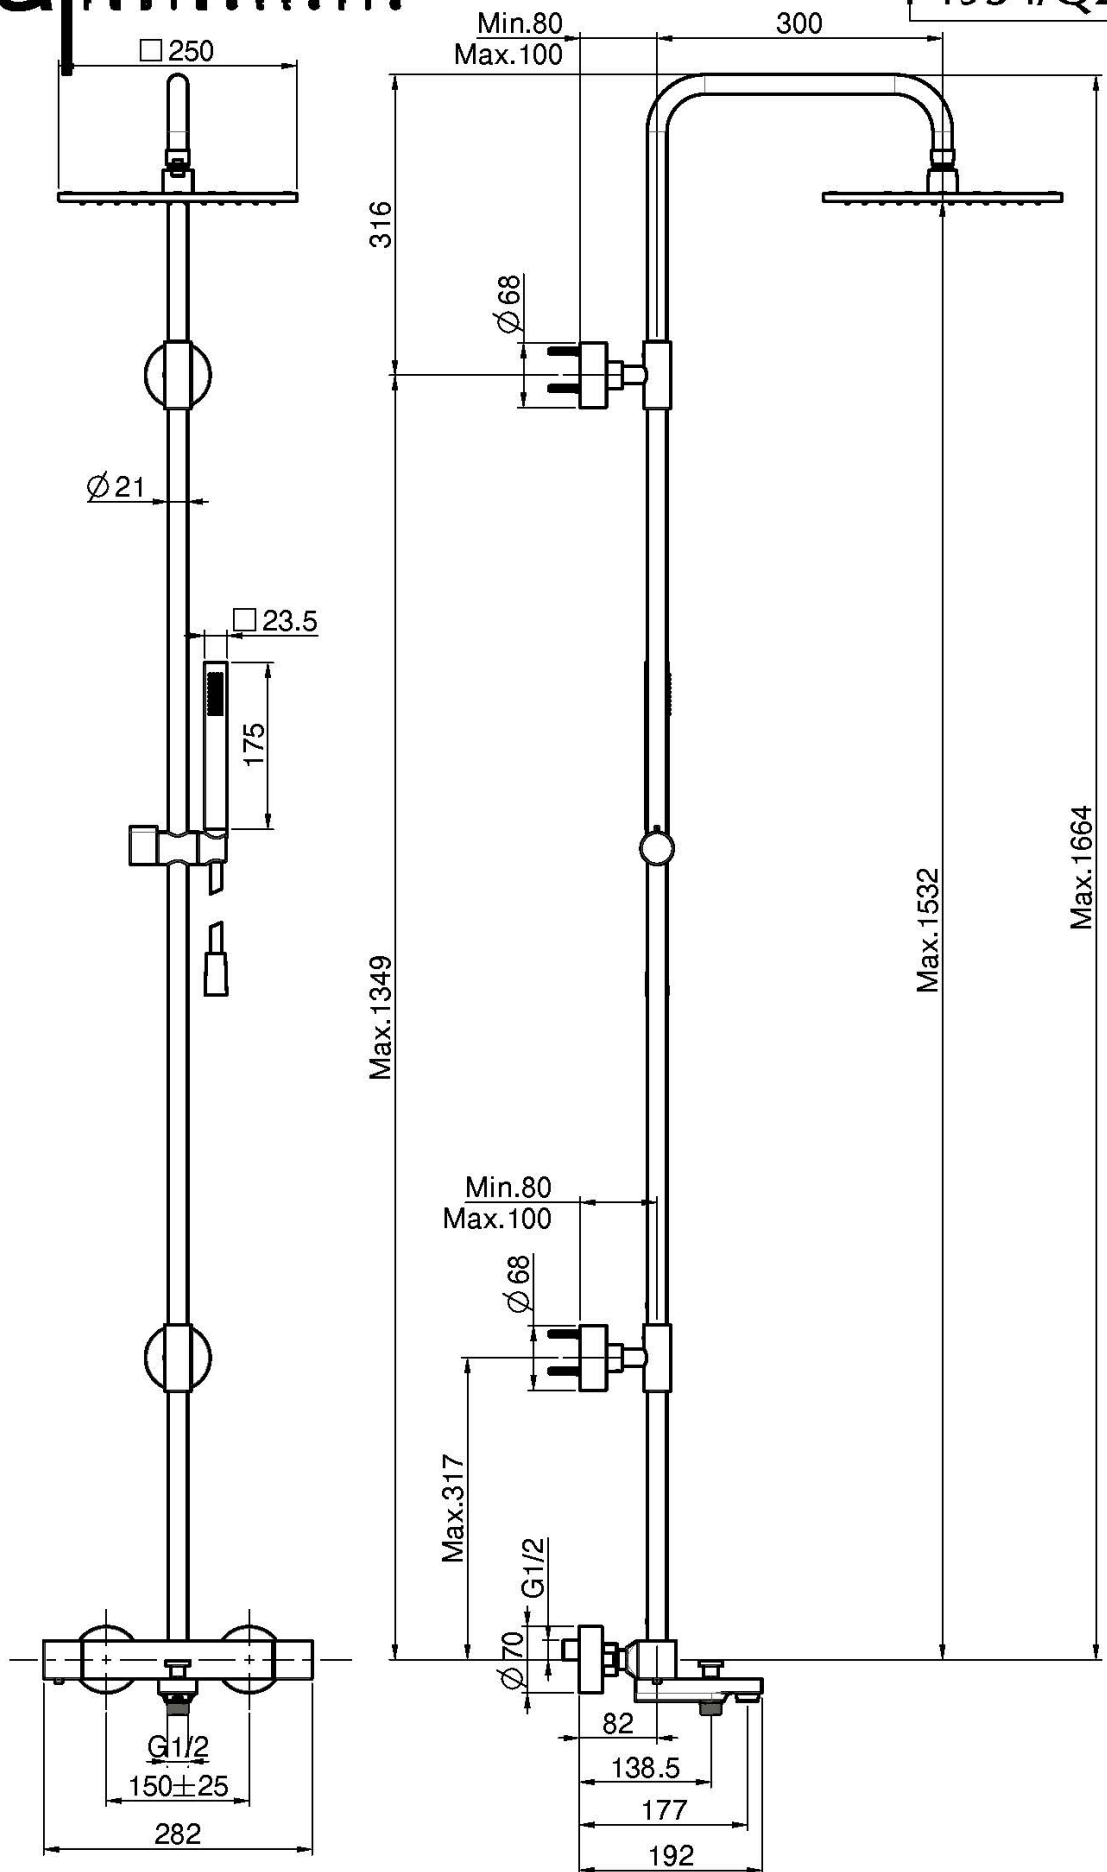

Code F4954/Q255

**EXPOSED THERMOSTATIC BATH MIXER
WITH SHOWER COLUMN, SHOWERHEAD
AND SHOWER SET**

- n. 2 eccentric couplings 1/2"
- anti limestone brass showerhead 250X250mm
- handshower with antilimestone nozzles
- chromalux flexible hose 1500 mm
- **metal handles**
- COLD BODY

Finishing

- CHROM
CR
- BRUSHED NICKEL
SN
- WHITE MATT
BS
- BLACK MATT
NS

IMAGE

See the general sales conditions in our current pricelist

This drawing is the property of FIMA Carlo Frattini. Any complete or partial reproduction, or any transmission to third party without FIMA Carlo Frattini authorization is forbidden.